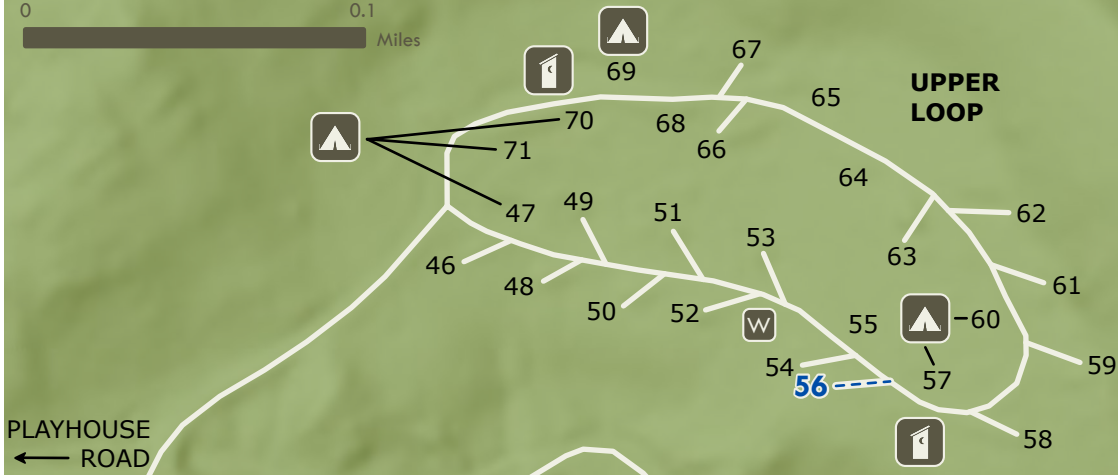

# CENTER LAKE CAMPGROUND

0 0.1 Miles

	Amphitheater		Trailhead
	Boat Ramp		Vault Toilet
	Picnic Area		Water
	Playground		Accessible Site
	Restrooms/Shower		Hiking Trail
	Shower House		Bridge
	Swim Beach		Park Boundary
	Tent-Only Site	*All campsites are non-electric	

All sites in this loop are tent-only sites

### Download Maps and Go Paperless!

Download the free Go Outdoors SD mobile app to take maps offline, show your GPS location on trails and add waypoints on your smartphone or tablet.