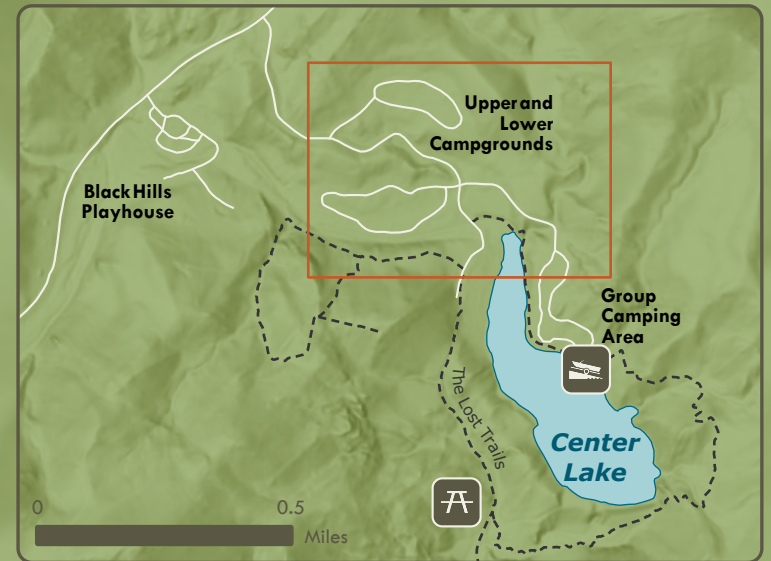

# CENTER LAKE CAMPGROUND

0 0.1 Miles

	Amphitheater		Trailhead
	Boat Ramp		Vault Toilet
	Picnic Area		Water
	Playground		Accessible Site
	Restrooms/Shower		Hiking Trail
	Shower House		Bridge
	Swim Beach		Park Boundary
	Tent-Only Site	*All campsites are non-electric	

All sites in this loop are tent-only sites

### Download Maps and Go Paperless!

Download the free Go Outdoors SD mobile app to take maps offline, show your GPS location on trails and add waypoints on your smartphone or tablet.