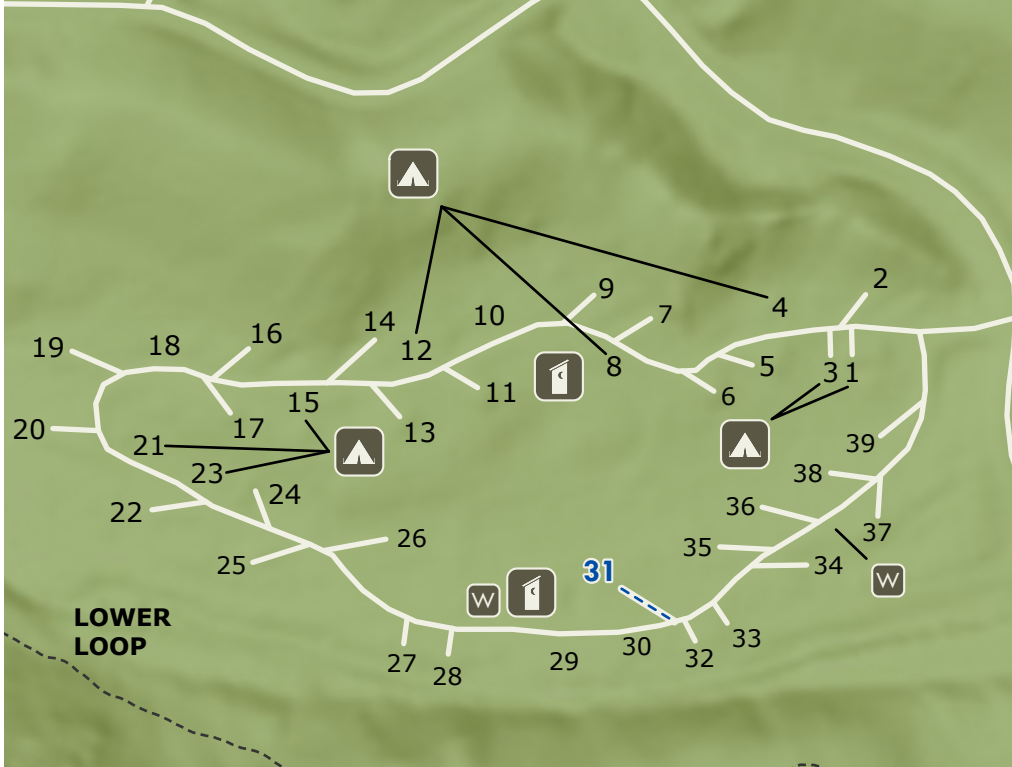

# CENTER LAKE CAMPGROUND

0 0.1 Miles

	Amphitheater		Trailhead
	Boat Ramp		Vault Toilet
	Picnic Area		Water
	Playground		Accessible Site
	Restrooms/Shower		Hiking Trail
	Shower House		Bridge
	Swim Beach		Park Boundary
	Tent-Only Site	*All campsites are non-electric	

All sites in this loop are tent-only sites

### Download Maps and Go Paperless!

Download the free Go Outdoors SD mobile app to take maps offline, show your GPS location on trails and add waypoints on your smartphone or tablet.