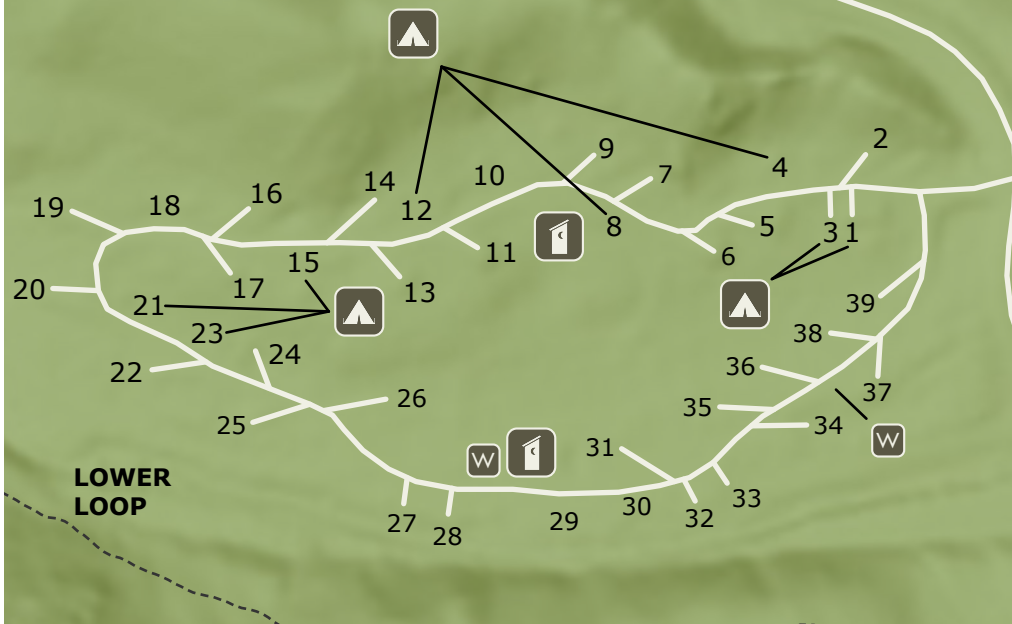

CENTER LAKE CAMPGROUND

0 0.1 Miles

	Amphitheater		Tent-Only Site
	Boat Ramp		Trailhead
	Picnic Area		Vault Toilet
	Playground		Water
	Restrooms/Shower		Hiking Trail
	Shower House		Bridge
	Swim Beach		Park Boundary

*All campsites are non-electric

Download Maps and Go Paperless!

Download the free Go Outdoors SD mobile app to take maps offline, show your GPS location on trails and add waypoints on your smartphone or tablet.