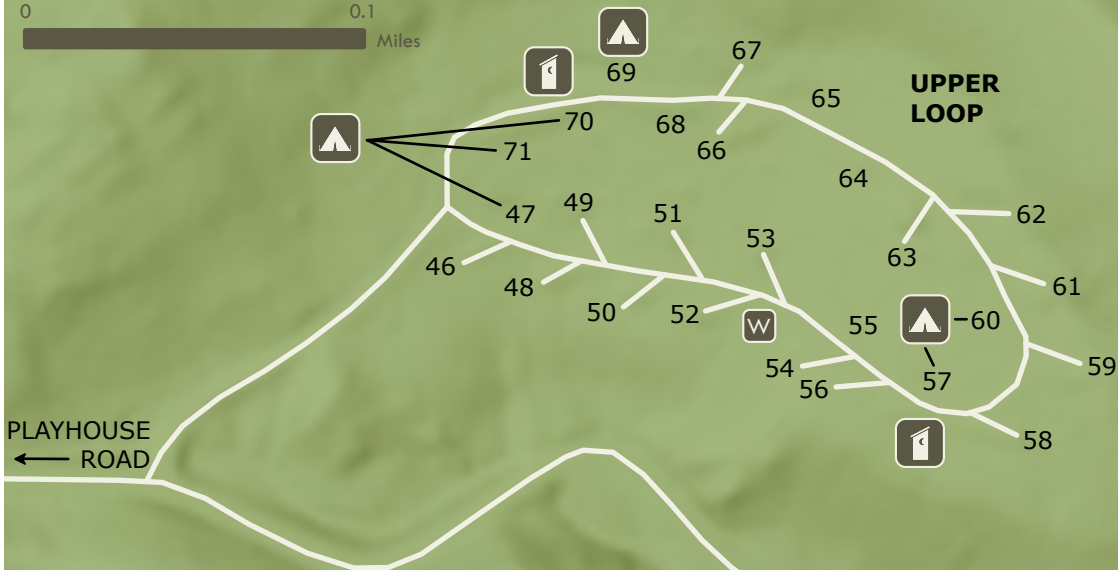

CENTER LAKE CAMPGROUND

0 0.1 Miles

	Amphitheater		Tent-Only Site
	Boat Ramp		Trailhead
	Picnic Area		Vault Toilet
	Playground		Water
	Restrooms/Shower		Hiking Trail
	Shower House		Bridge
	Swim Beach		Park Boundary

*All campsites are non-electric

Download Maps and Go Paperless!

Download the free Go Outdoors SD mobile app to take maps offline, show your GPS location on trails and add waypoints on your smartphone or tablet.