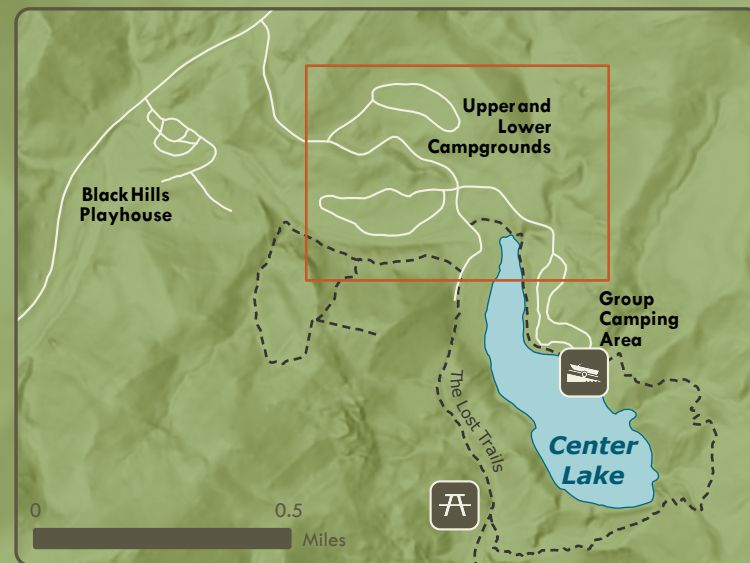

CENTER LAKE CAMPGROUND

0 0.1 Miles

	Amphitheater		Tent-Only Site
	Boat Ramp		Trailhead
	Picnic Area		Vault Toilet
	Playground		Water
	Restrooms/Shower		Hiking Trail
	Shower House		Bridge
	Swim Beach		Park Boundary

*All campsites are non-electric

Download Maps and Go Paperless!

Download the free Go Outdoors SD mobile app to take maps offline, show your GPS location on trails and add waypoints on your smartphone or tablet.