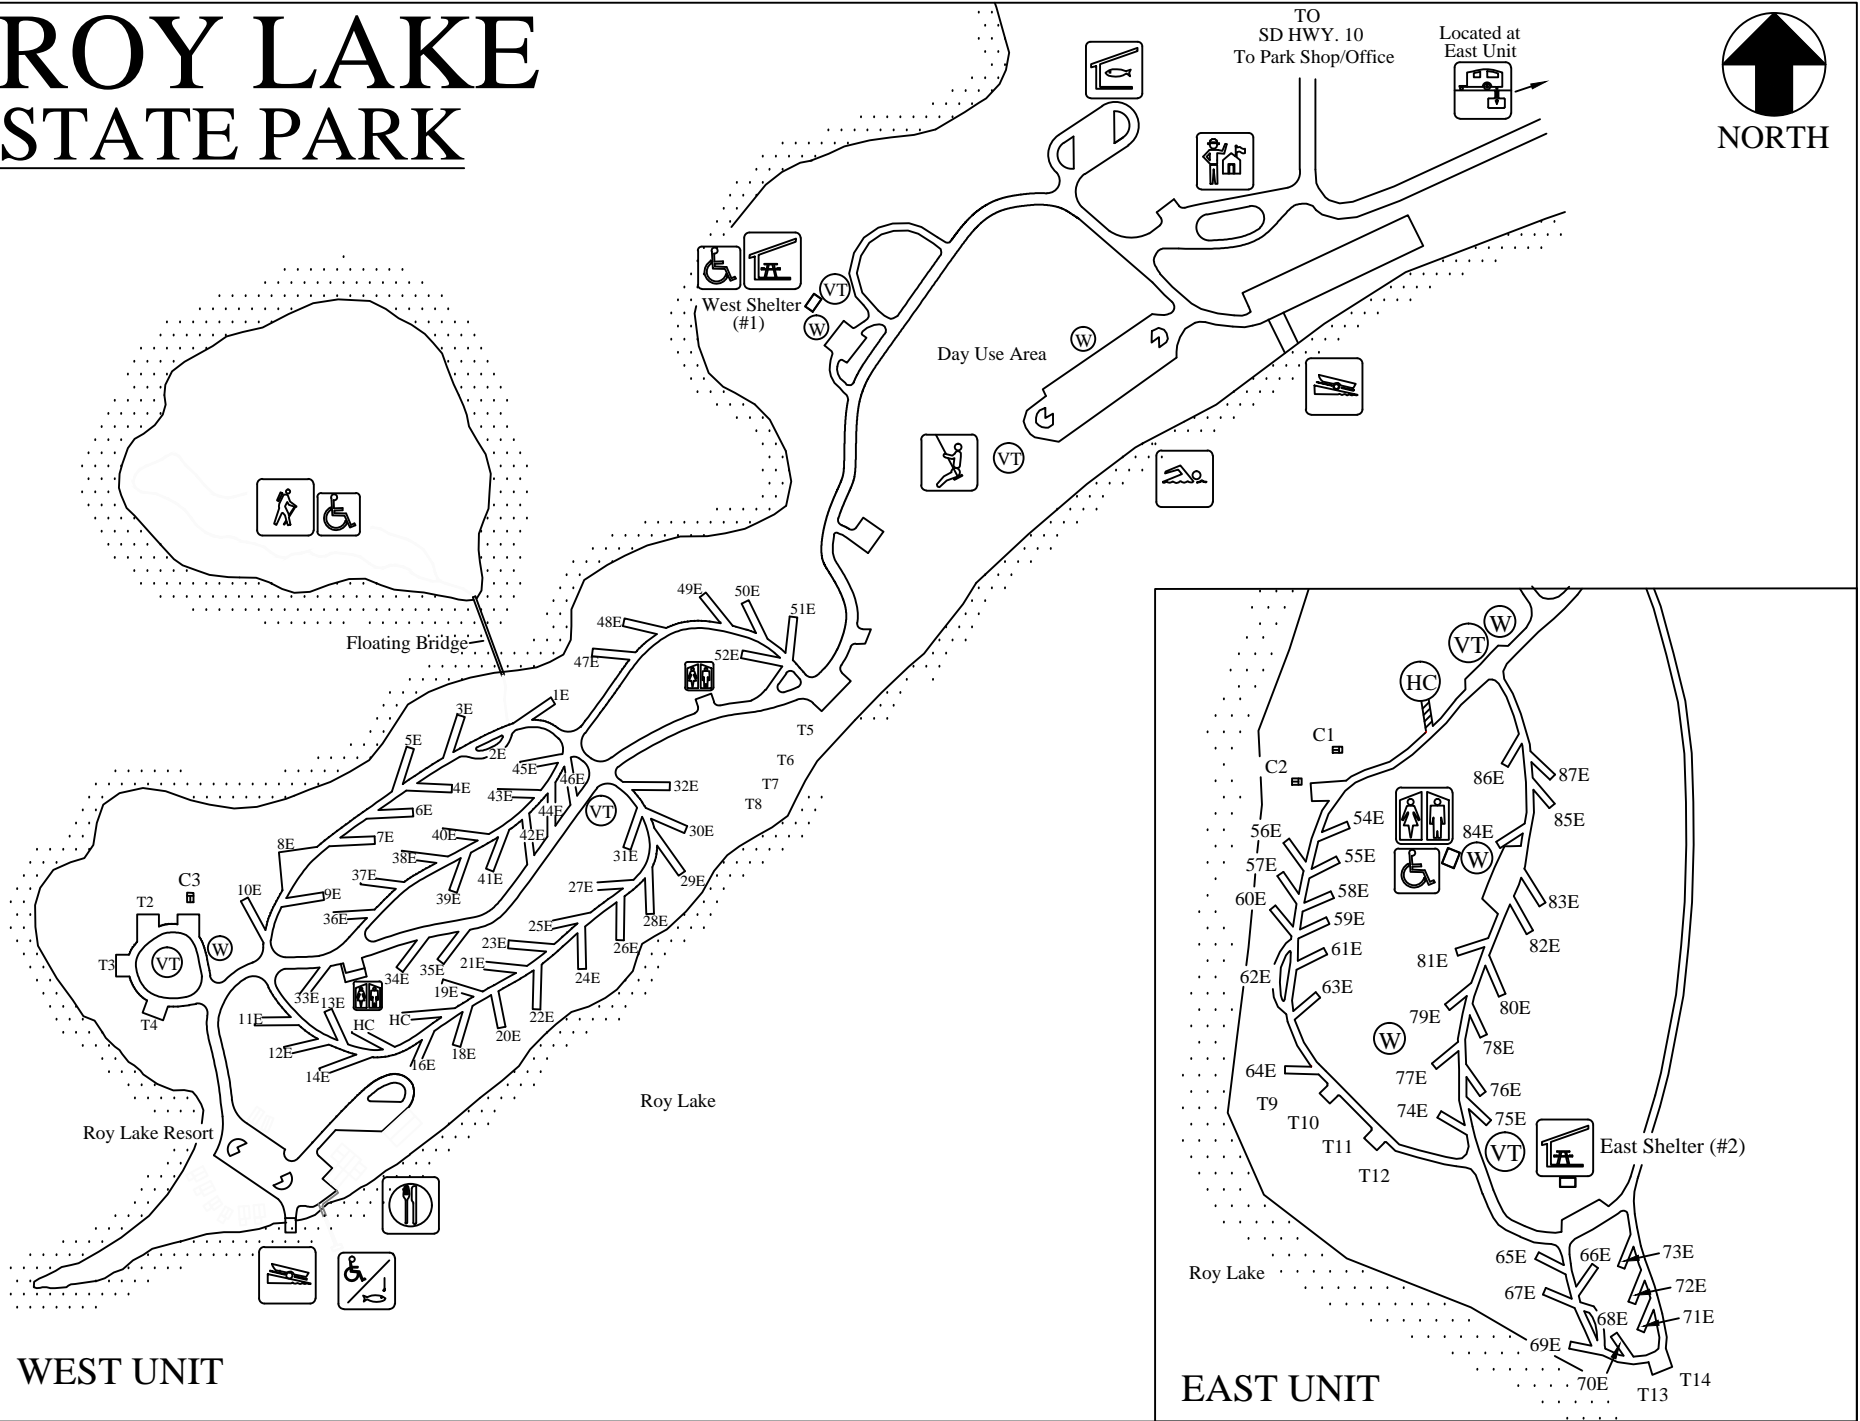

ROY LAKE STATE PARK

TO
SD HWY. 10
To Park Shop/Office

Located at
East Unit

WEST UNIT

EAST UNIT