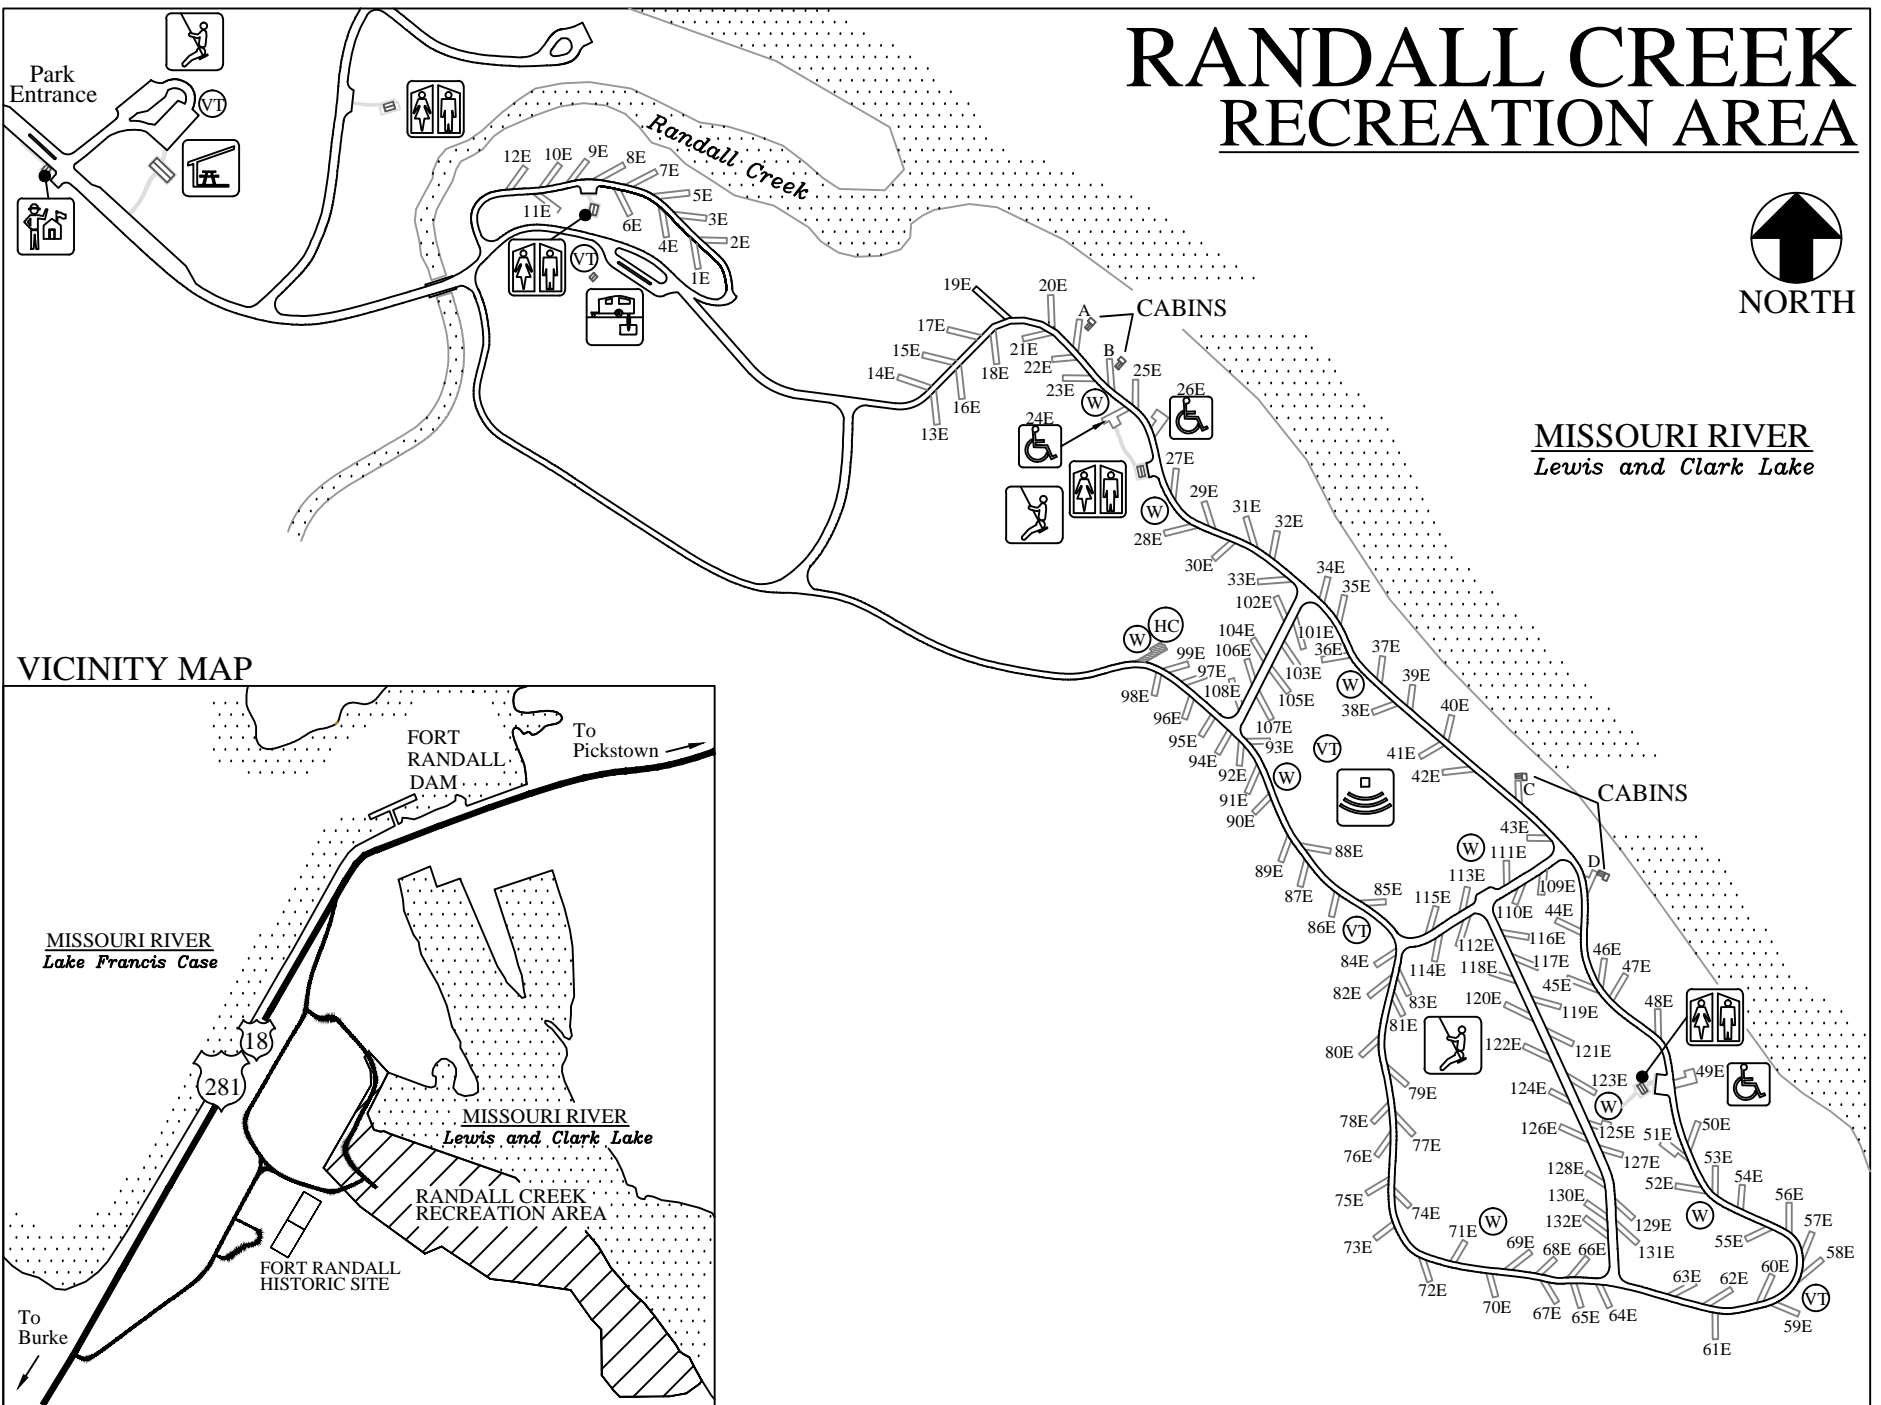

RANDALL CREEK RECREATION AREA

MISSOURI RIVER
Lewis and Clark Lake

VICINITY MAP