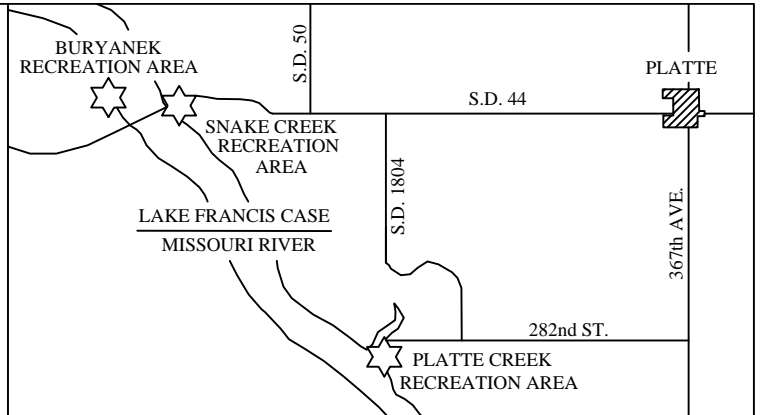

BURYANEK RECREATION AREA

NORTH

RECREATION AREA BOUNDARY

PARK LOCATION MAP

MISSOURI RIVER
LAKE FRANCIS CASE

Map Legend

Accessible Facilities

Accessible Fishing Dock

Amphitheater

Archery Trail

Bicycle Trail

Boat Ramp

Campground

Canoeing

Comfort Station

Cross-country Ski Trail