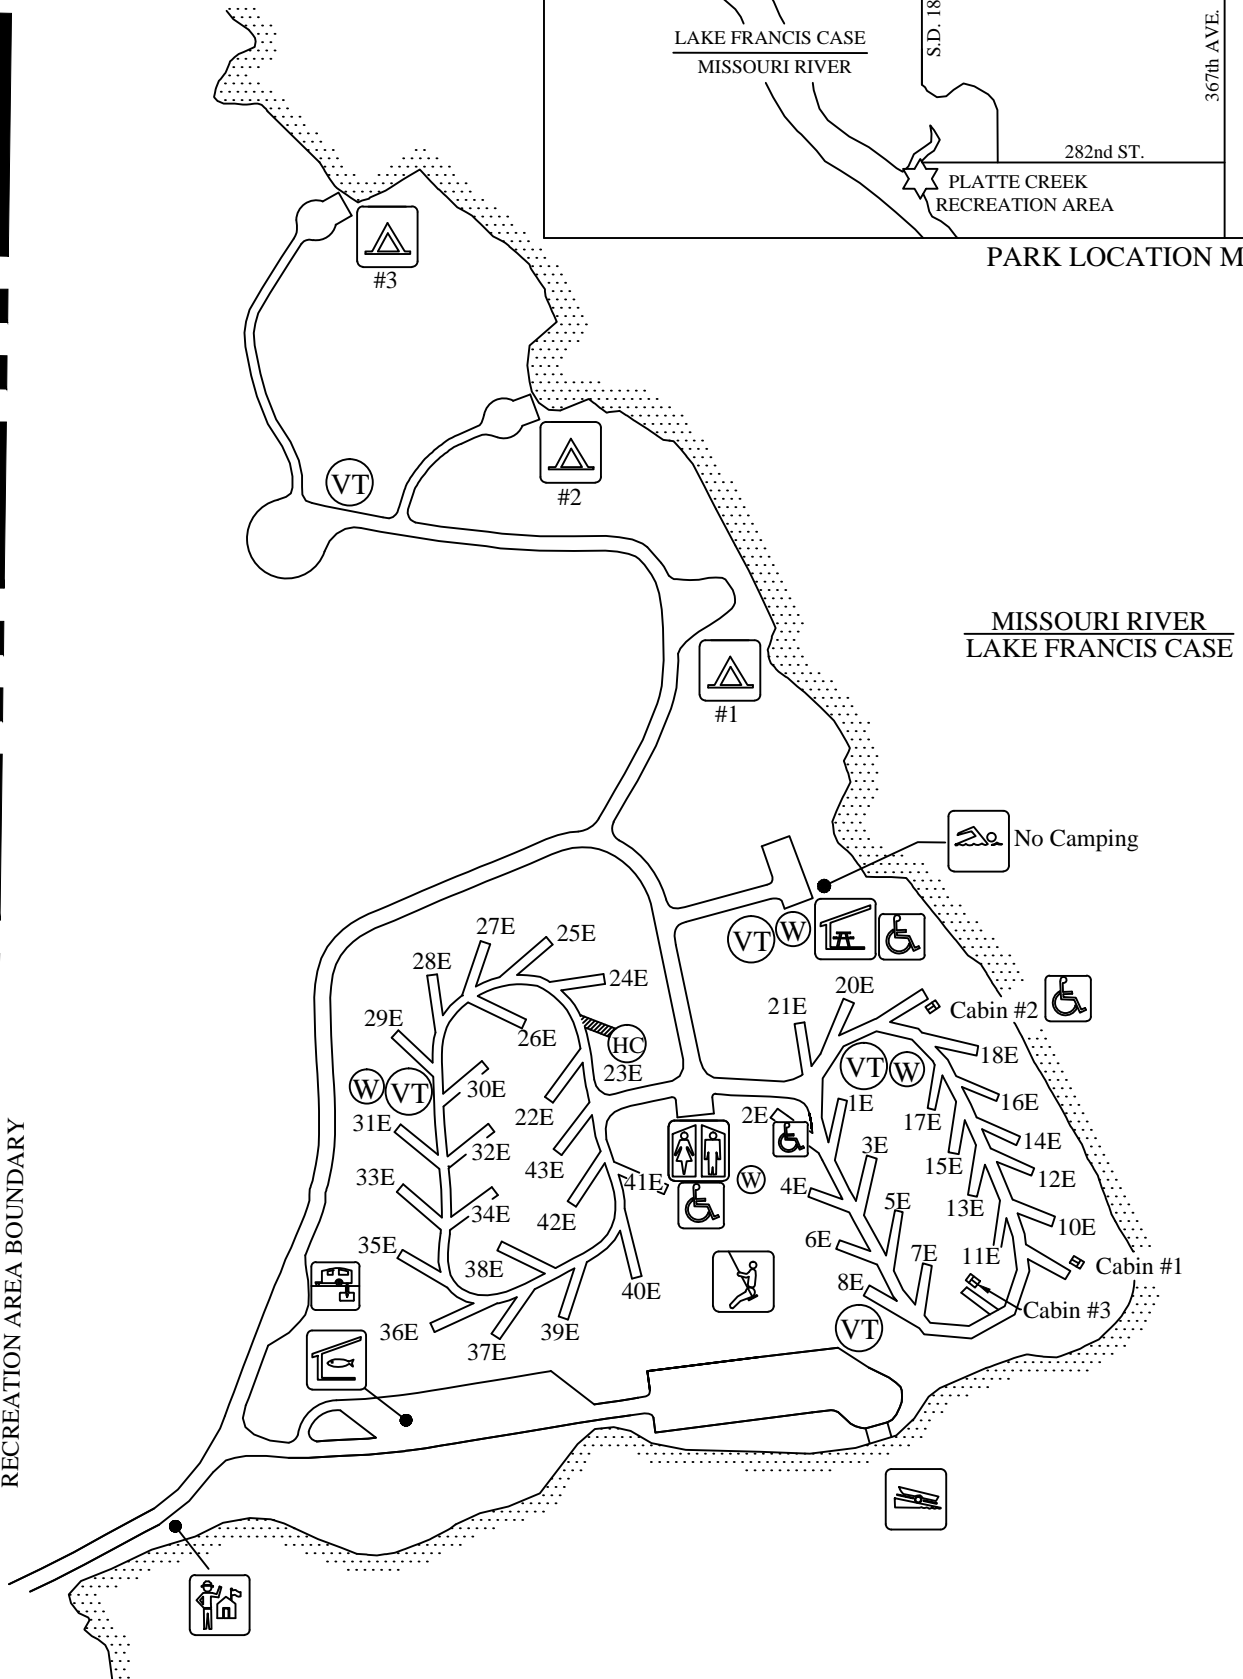

BURYANEK RECREATION AREA

NORTH

RECREATION AREA BOUNDARY

PARK LOCATION MAP

MISSOURI RIVER
LAKE FRANCIS CASE

Map Legend

Accessible Facilities

Accessible Fishing Dock

Amphitheater

Archery Trail

Bicycle Trail

Boat Ramp

Campground

Canoeing

Comfort Station

Cross-country Ski Trail

Group Camping Area

Hiking Trail

Host Campsite
(non-reservable)

Horse Trail/Horse Camp

Playground

Picnic Area

Picnic Shelter

Resort/Concessionaire

Ski Beach

Sledding Area

Swim Beach

Telephone

Vault Toilet

Volunteer Campsites
(non-reservable)