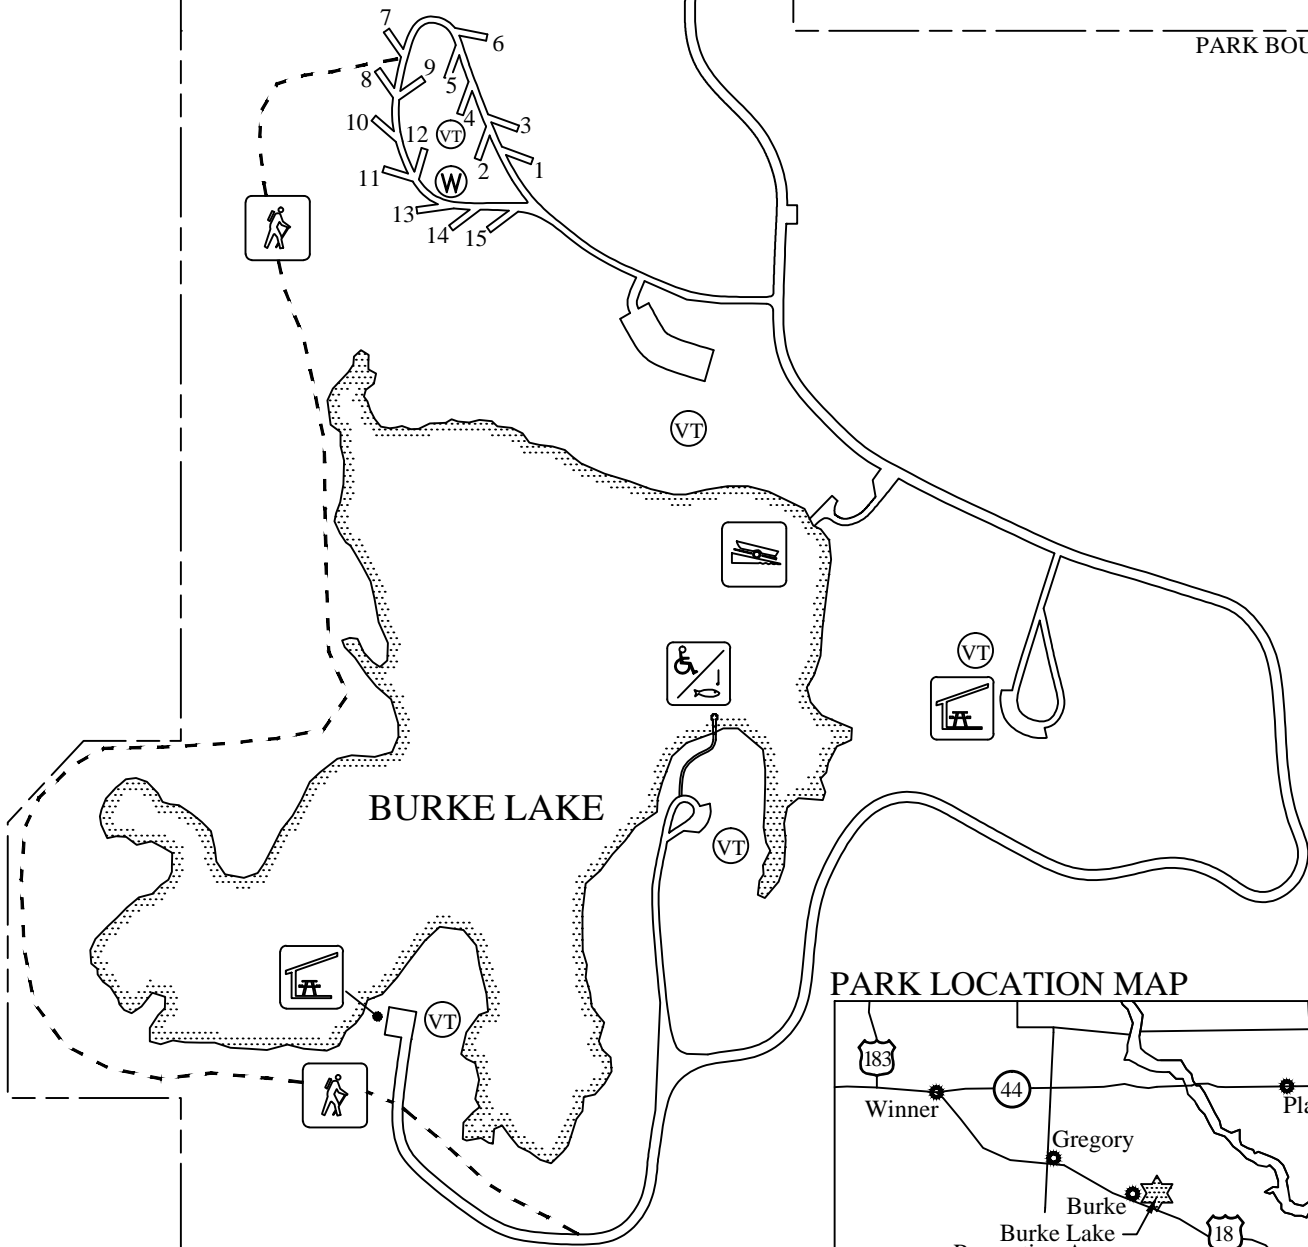

← 1.5 miles to Burke

BURKE LAKE RECREATION AREA

NORTH

NO RESERVATIONS TAKEN
CAMP SITES AVAILABLE ON A FIRST COME FIRST SERVED BASIS

PARK BOUNDARY

PARK LOCATION MAP

Map Legend

Accessible Facilities

Accessible Fishing Dock

Amphitheater

Archery Trail

Bicycle Trail

Boat Ramp

Campground

Canoeing

Comfort Station

Cross-country Ski Trail

Disc Golf

Drinking Water

Dump Station

E

Electric Campsite

Entrance Station

Fish Cleaning Station

Fish Cleaning Table

Group Camping Area

Hiking Trail

Host Campsite
(non-reservable)

Horse Trail/Horse Camp

Playground

Picnic Area

Picnic Shelter