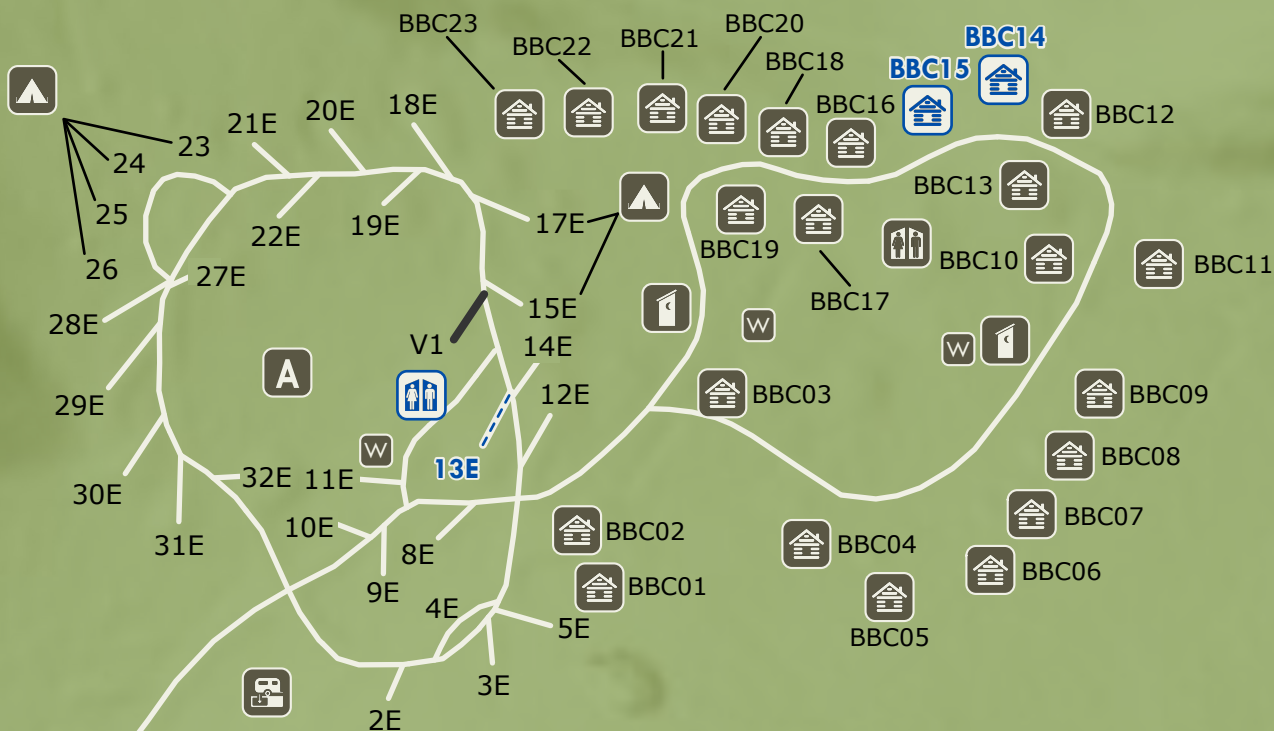

# BLUE BELL CAMPGROUND

**BLUE BELL LODGE, RESORT CABINS, GENERAL STORE, AND CHUCK WAGON COOKOUT DEPARTURE**

**★ TRAIL RIDES AND STABLES**

**Download Maps and Go Paperless!**

Download the free Go Outdoors SD mobile app to take maps offline, show your GPS location on trails and add waypoints on your smartphone or tablet.

- Accessible Facility
  - Restrooms/Shower
  - Amphitheater
  - Tent-Only Site
  - Camping Cabin
  - Vault Toilet
  - Dump Station
  - Water
  - Gas Station
  - Laundromat
  - General Store
  - Accessible Site
  - Resort Activity
  - Host Site
  - Resort Lodge
  - Park Boundary
  - Restaurant
- \*Campsites designated with an 'E' are electric sites*