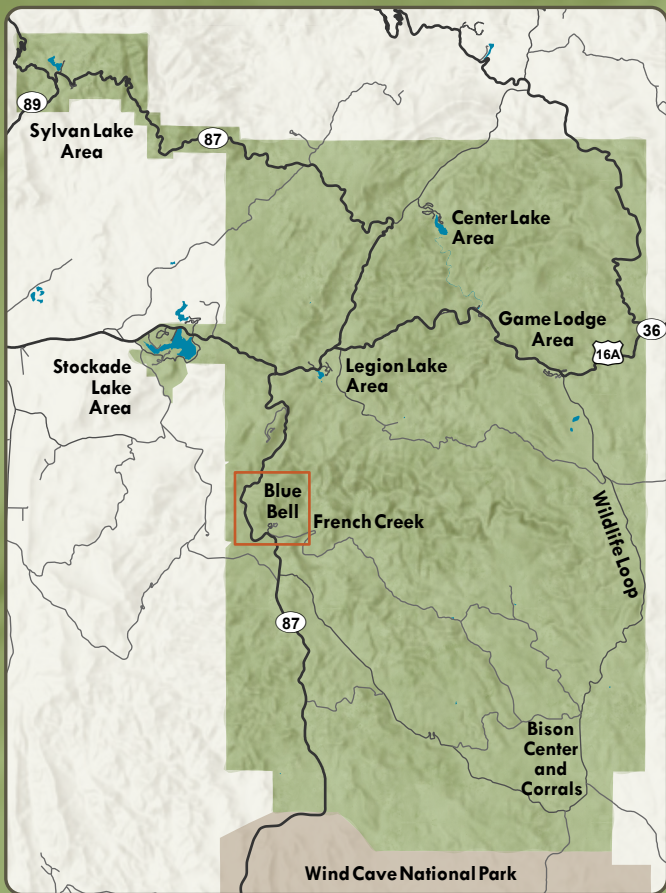

# BLUE BELL CAMPGROUND

**BLUE BELL LODGE, RESORT CABINS, GENERAL STORE, AND CHUCK WAGON COOKOUT DEPARTURE**

**★ TRAIL RIDES AND STABLES**

**Download Maps and Go Paperless!**

Download the free Go Outdoors SD mobile app to take maps offline, show your GPS location on trails and add waypoints on your smartphone or tablet.