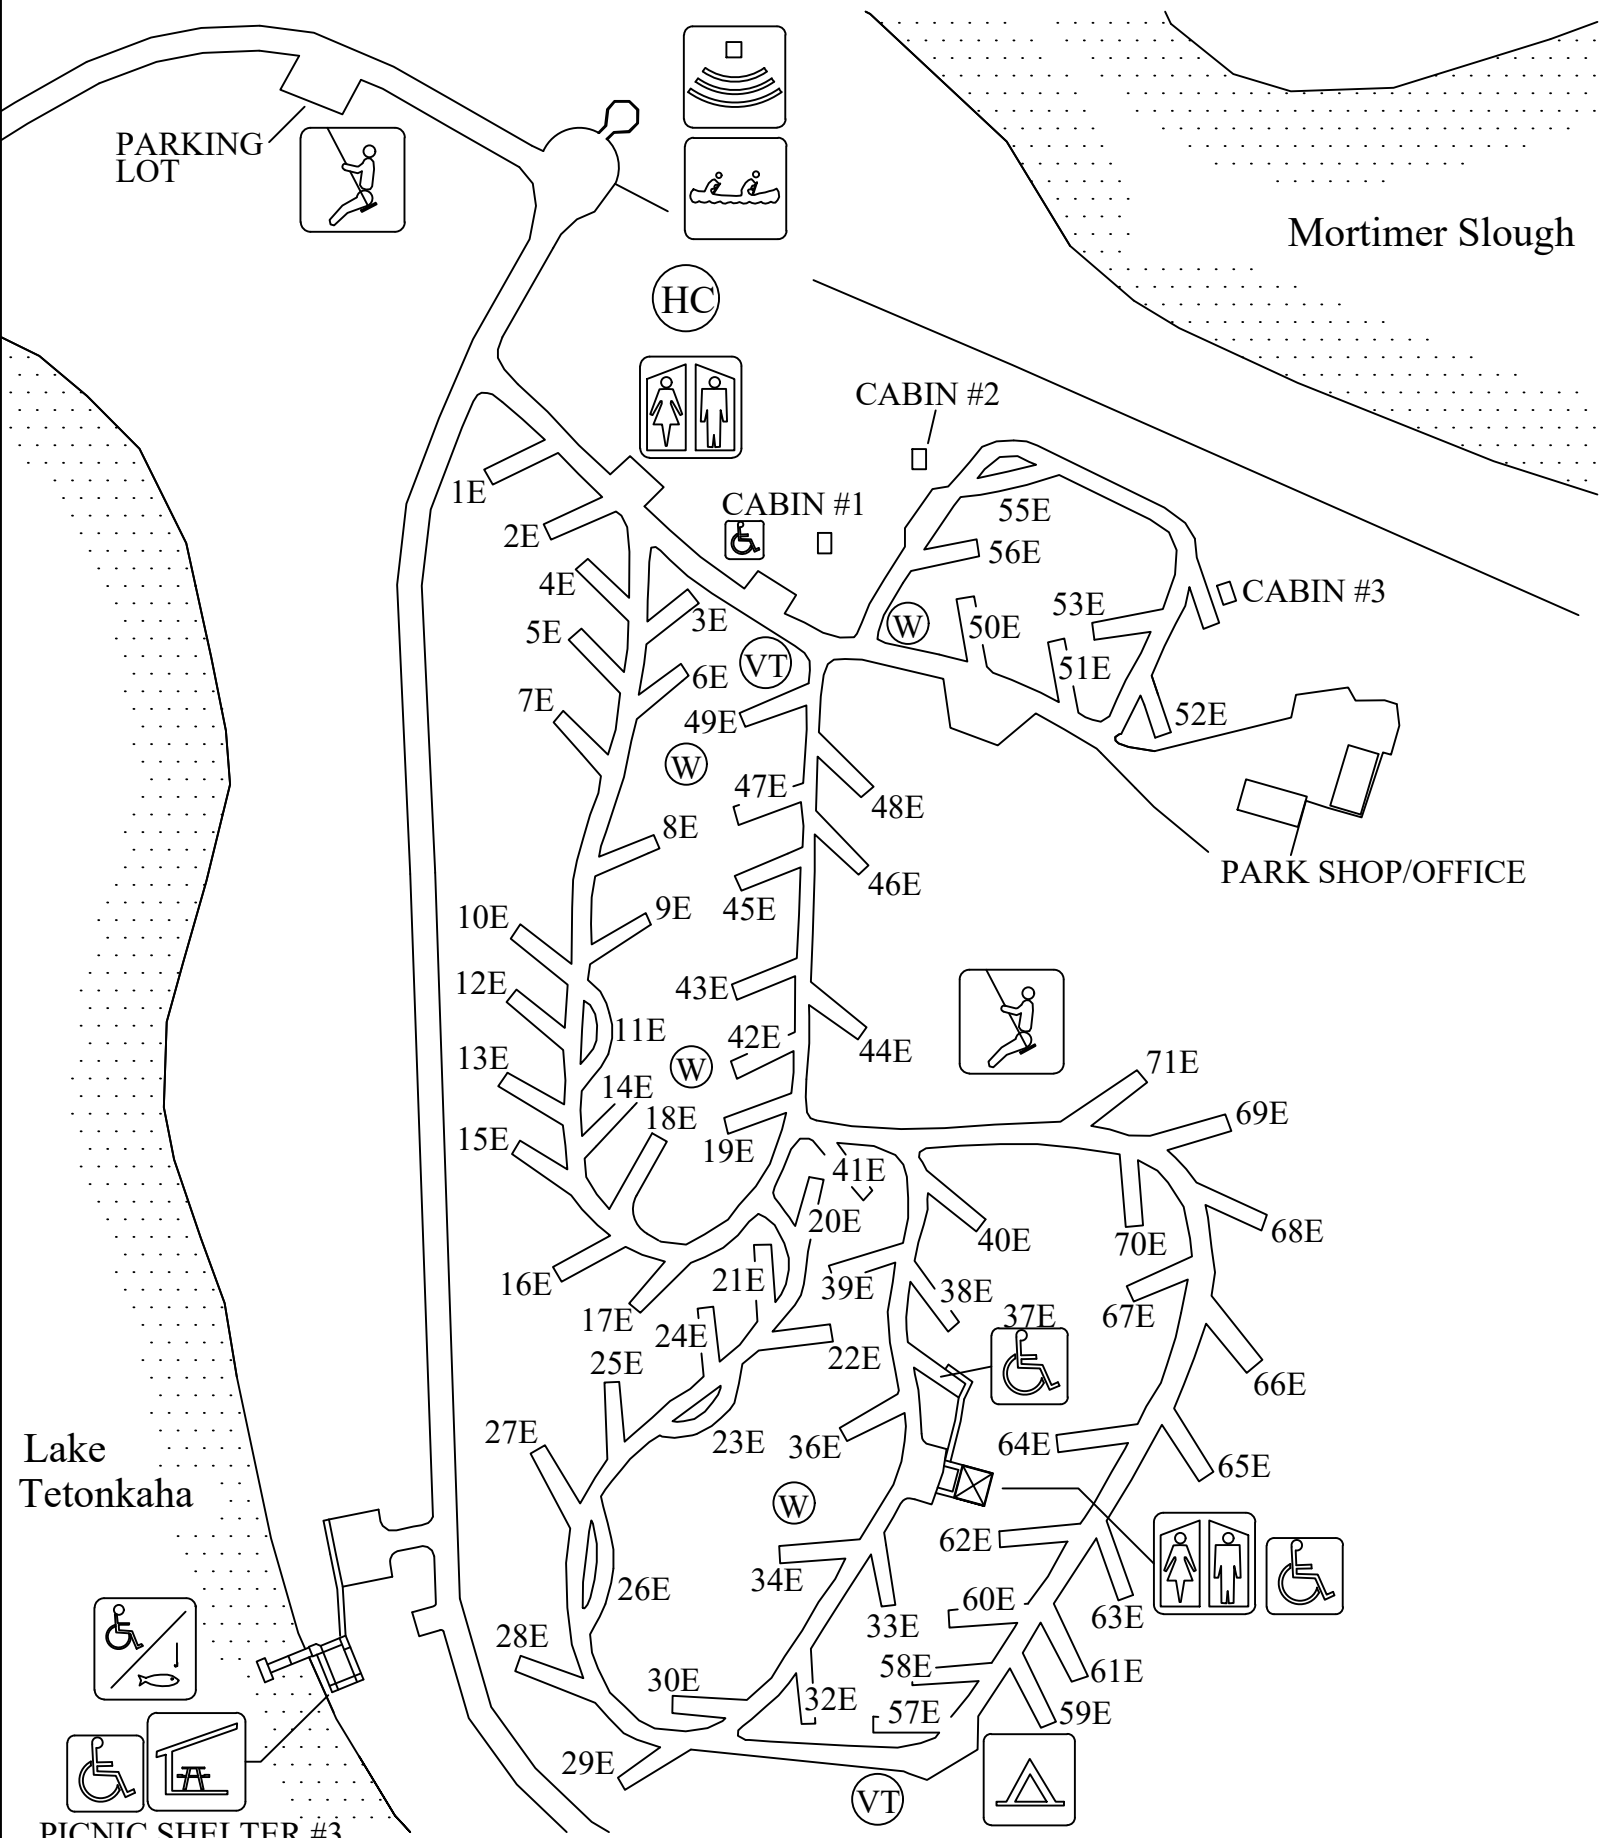

NORTH

OAKWOOD LAKES STATE PARK

CAMPGROUND #1

Mortimer Slough

PARKING LOT

CABIN #2

CABIN #1

PARK SHOP/OFFICE

Lake Tetonkaha

PICNIC SHELTER #3