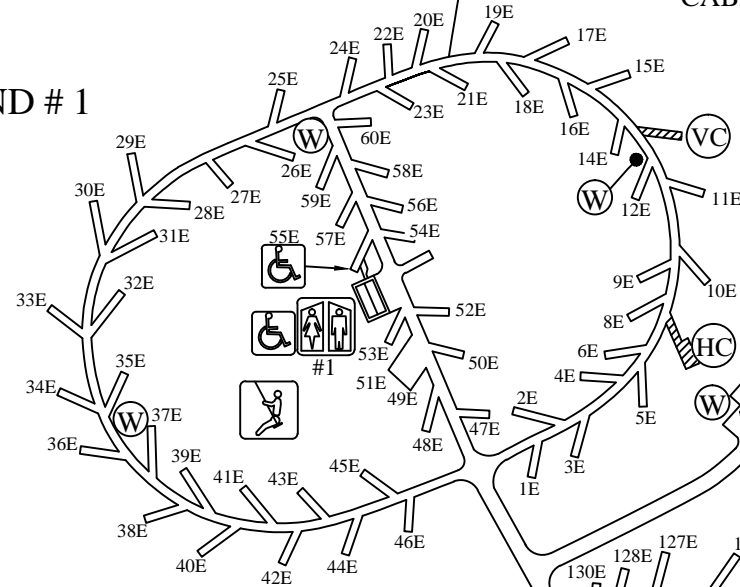

NORTH

CAMPGROUND # 1

TO MODERN CABINS A & B

MISSOURI RIVER
Lake Sharpe

OAHE DOWNSTREAM RECREATION AREA CAMPGROUNDS 1 & 2

CAMPGROUND # 2