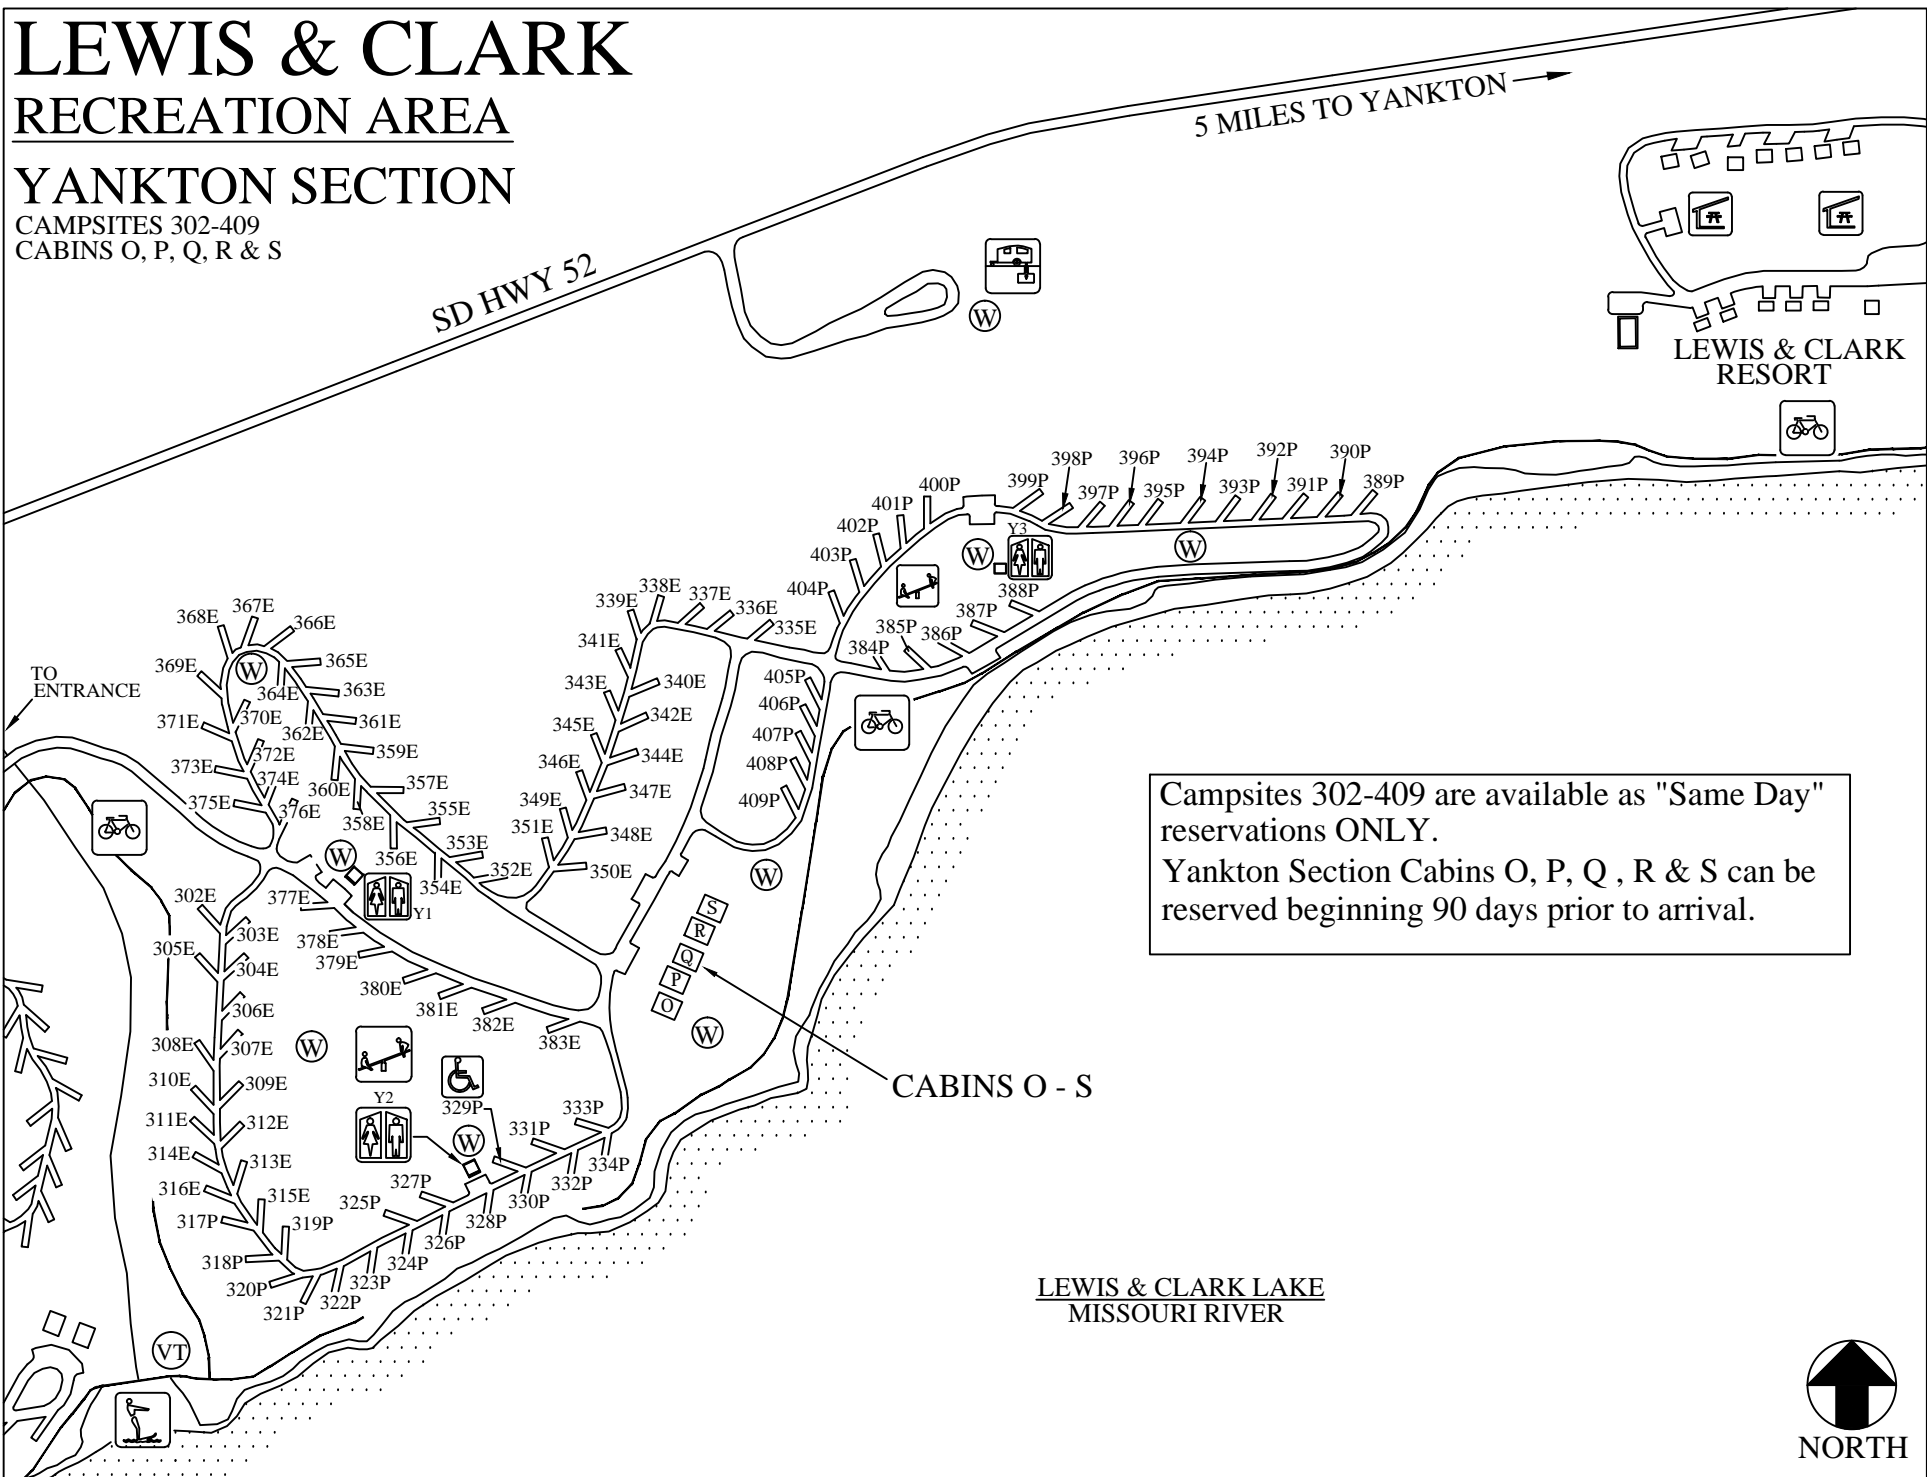

LEWIS & CLARK RECREATION AREA

YANKTON SECTION

CAMPSITES 302-409
CABINS O, P, Q, R & S

Campsites 302-409 are available as "Same Day" reservations ONLY.
Yankton Section Cabins O, P, Q, R & S can be reserved beginning 90 days prior to arrival.

LEWIS & CLARK LAKE
MISSOURI RIVER