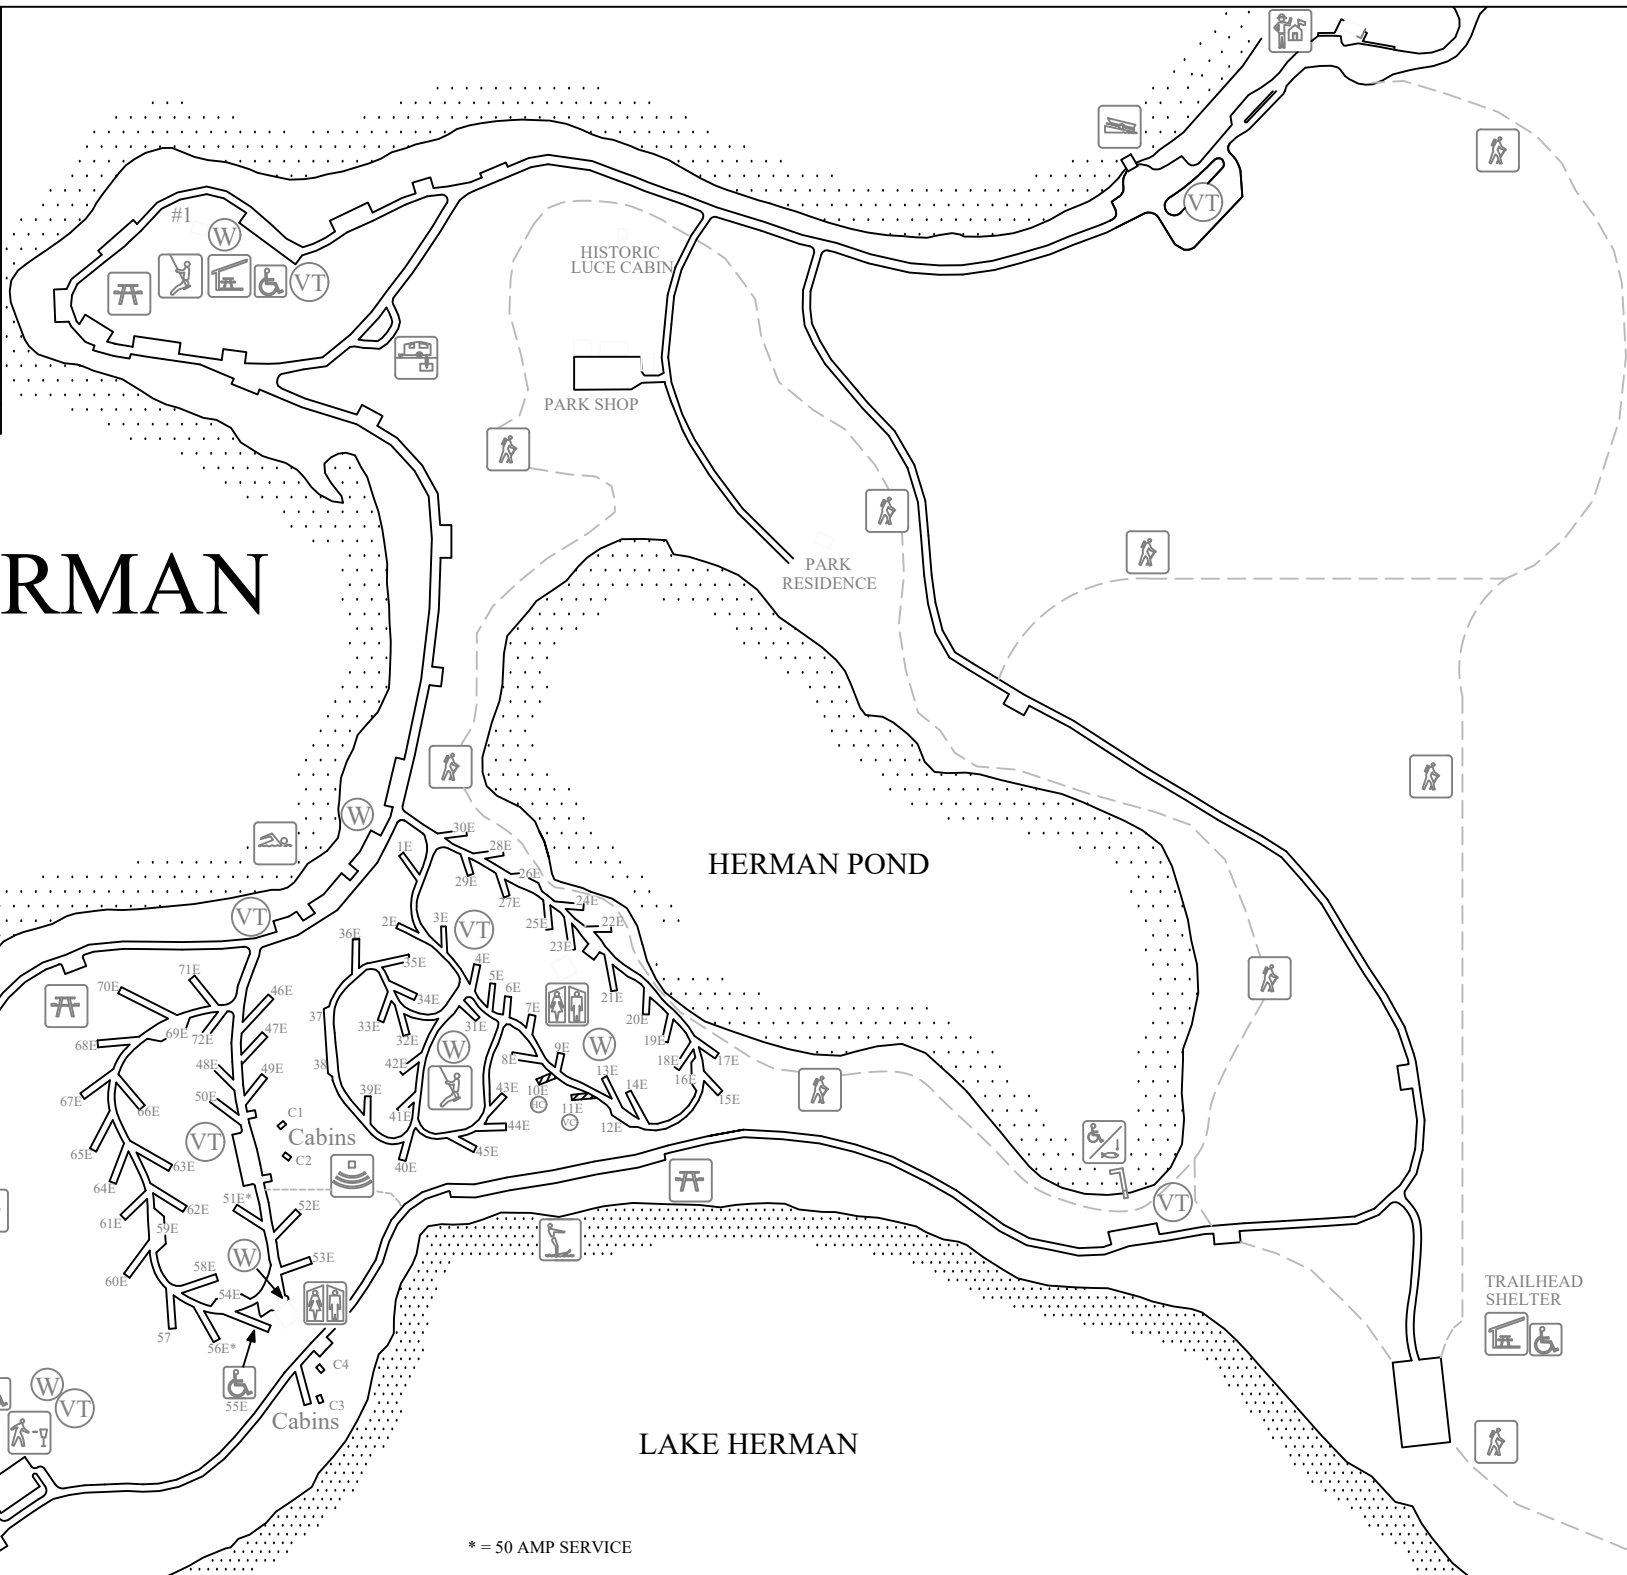

PARK LOCATION MAP

LAKE HERMAN STATE PARK

* = 50 AMP SERVICE