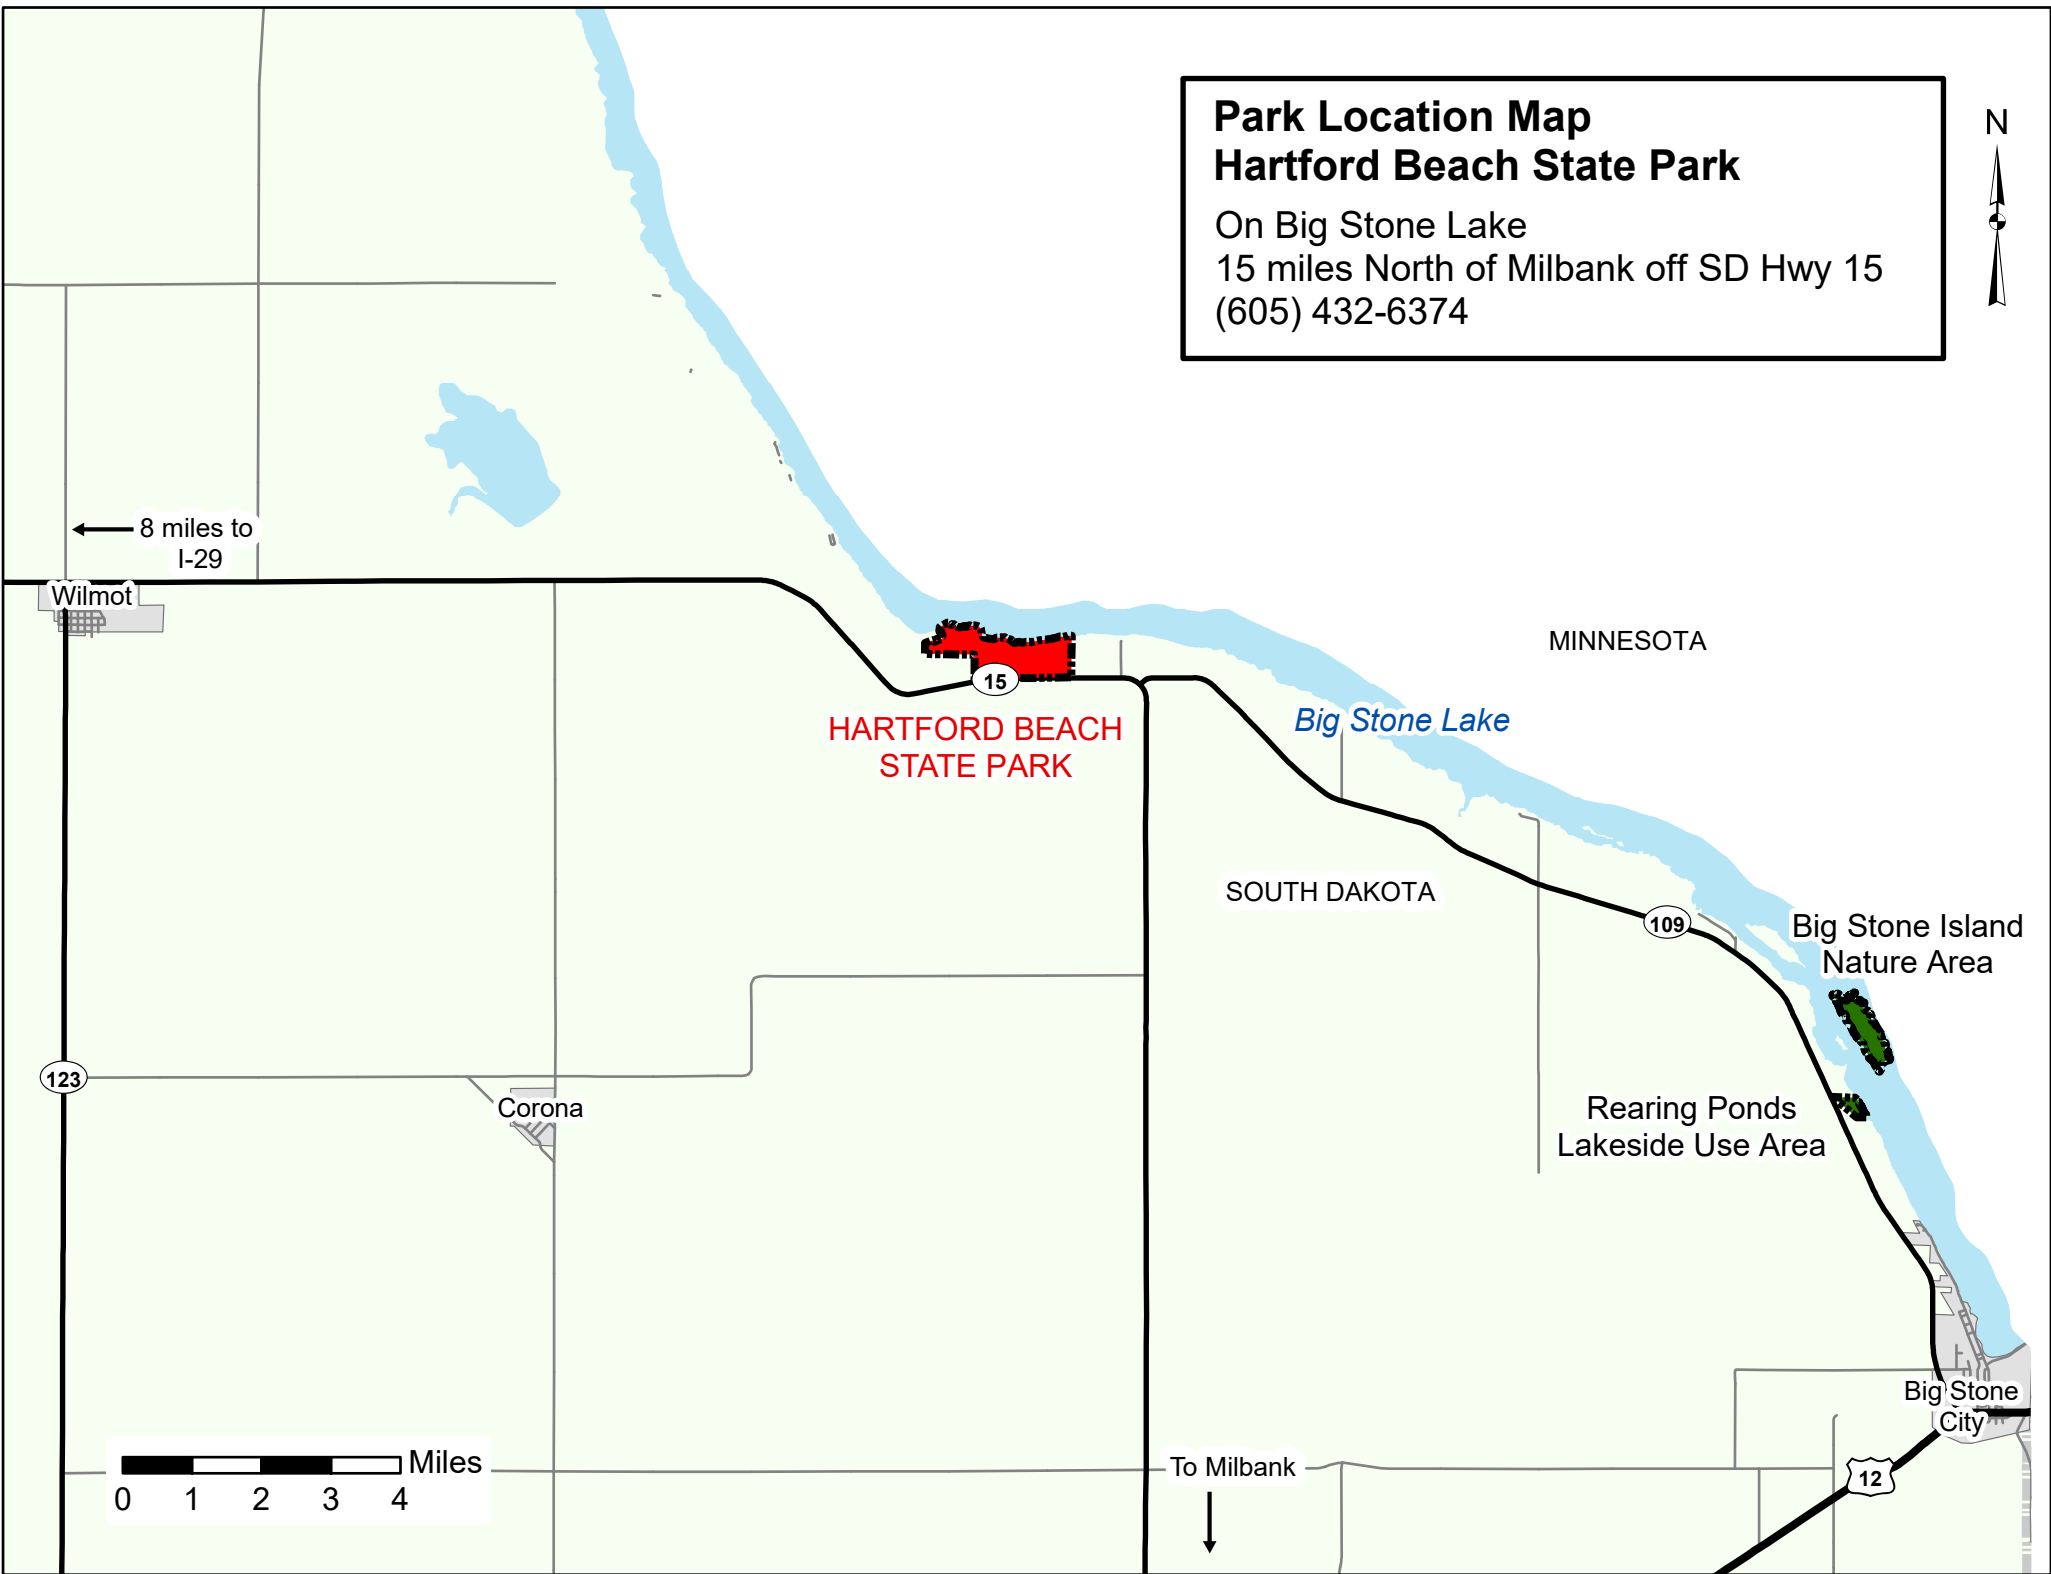

Park Location Map
Hartford Beach State Park
On Big Stone Lake
15 miles North of Milbank off SD Hwy 15
(605) 432-6374

← 8 miles to I-29

Wilmot

15

HARTFORD BEACH STATE PARK

Big Stone Lake

MINNESOTA

SOUTH DAKOTA

109

Big Stone Island Nature Area

Rearing Ponds Lakeside Use Area

Corona

123

Big Stone City

12

To Milbank