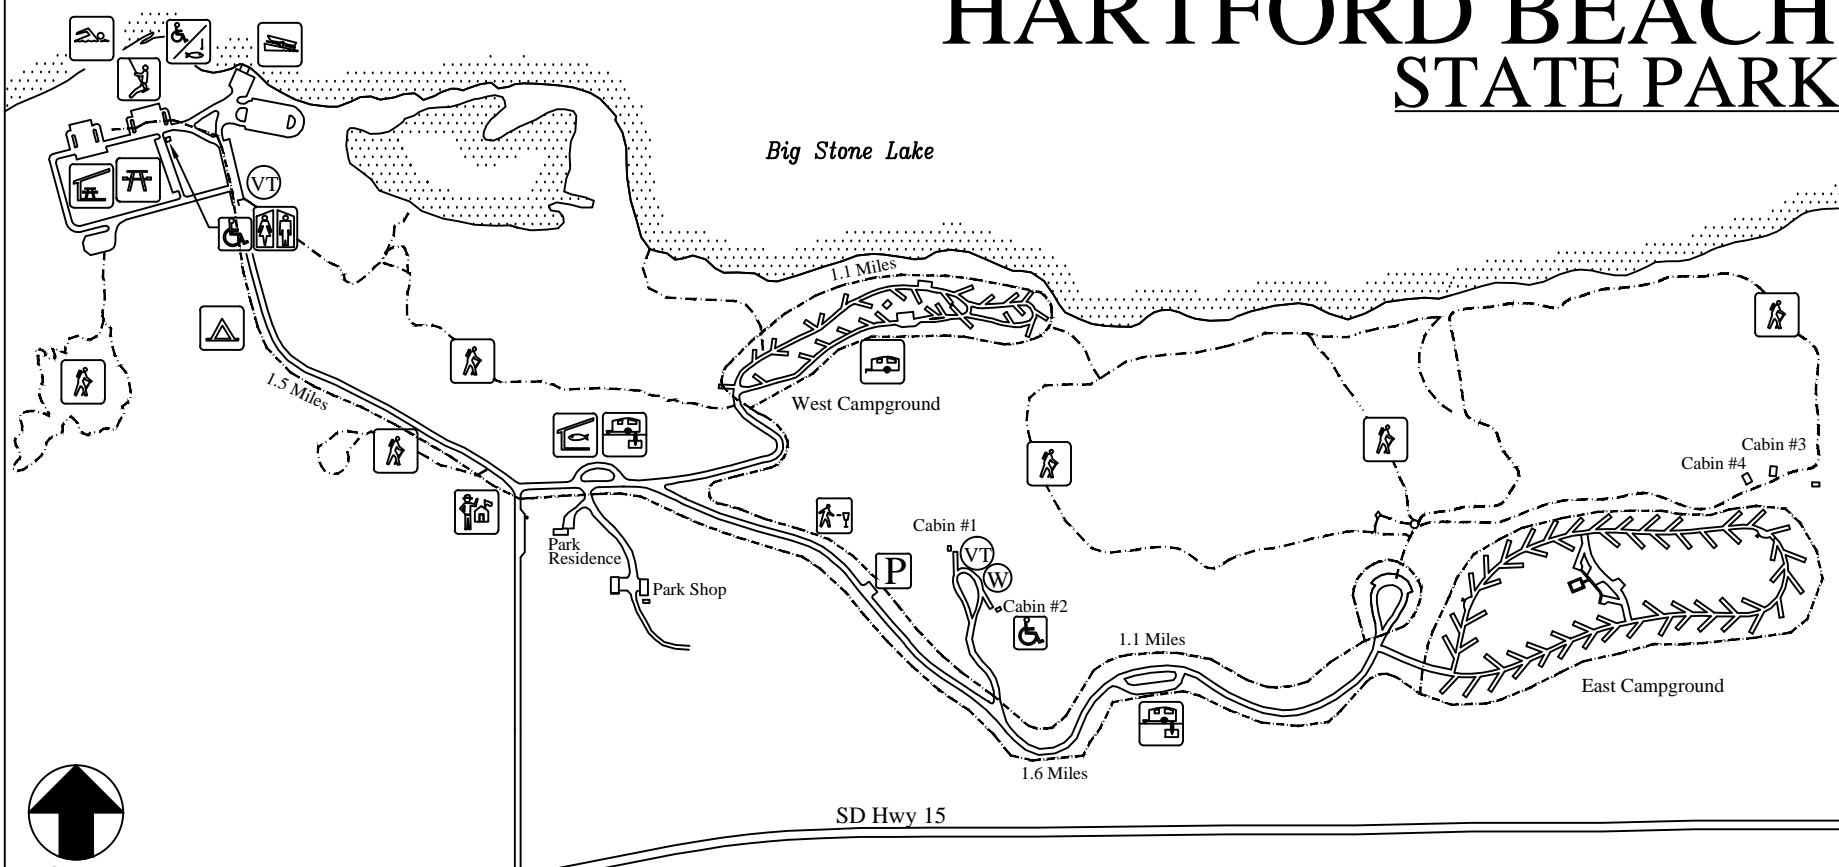

# HARTFORD BEACH STATE PARK

## Park Location Map

## West Campground