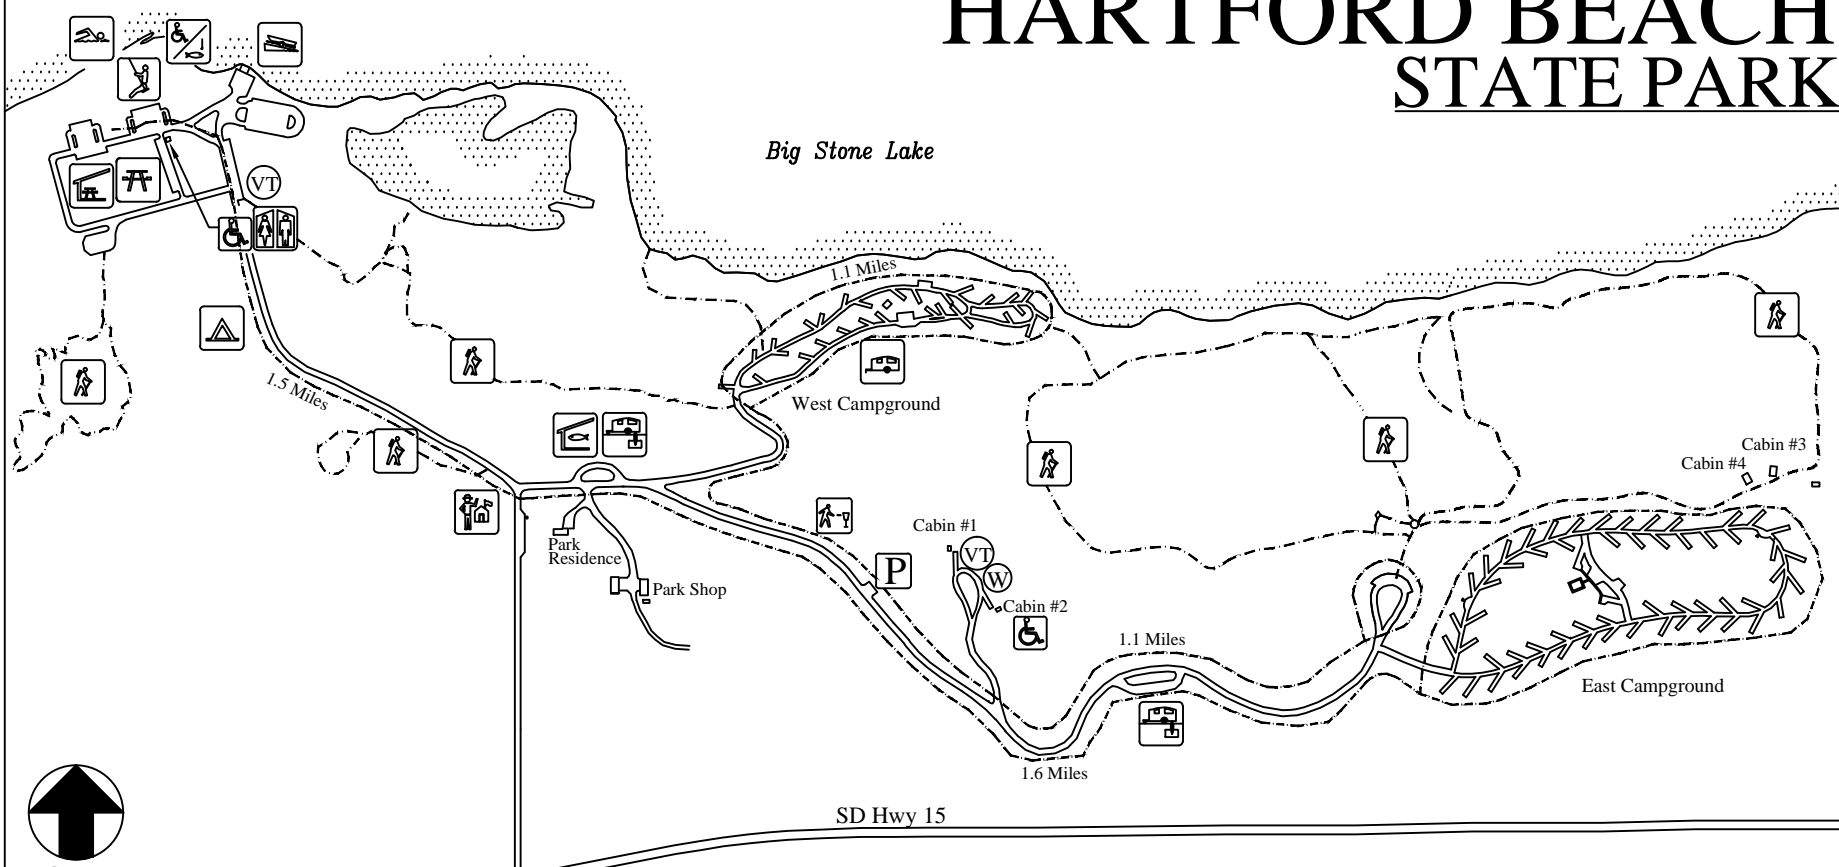

HARTFORD BEACH STATE PARK

NORTH

Park Location Map

West Campground

HARTFORD BEACH STATE PARK

East Campground