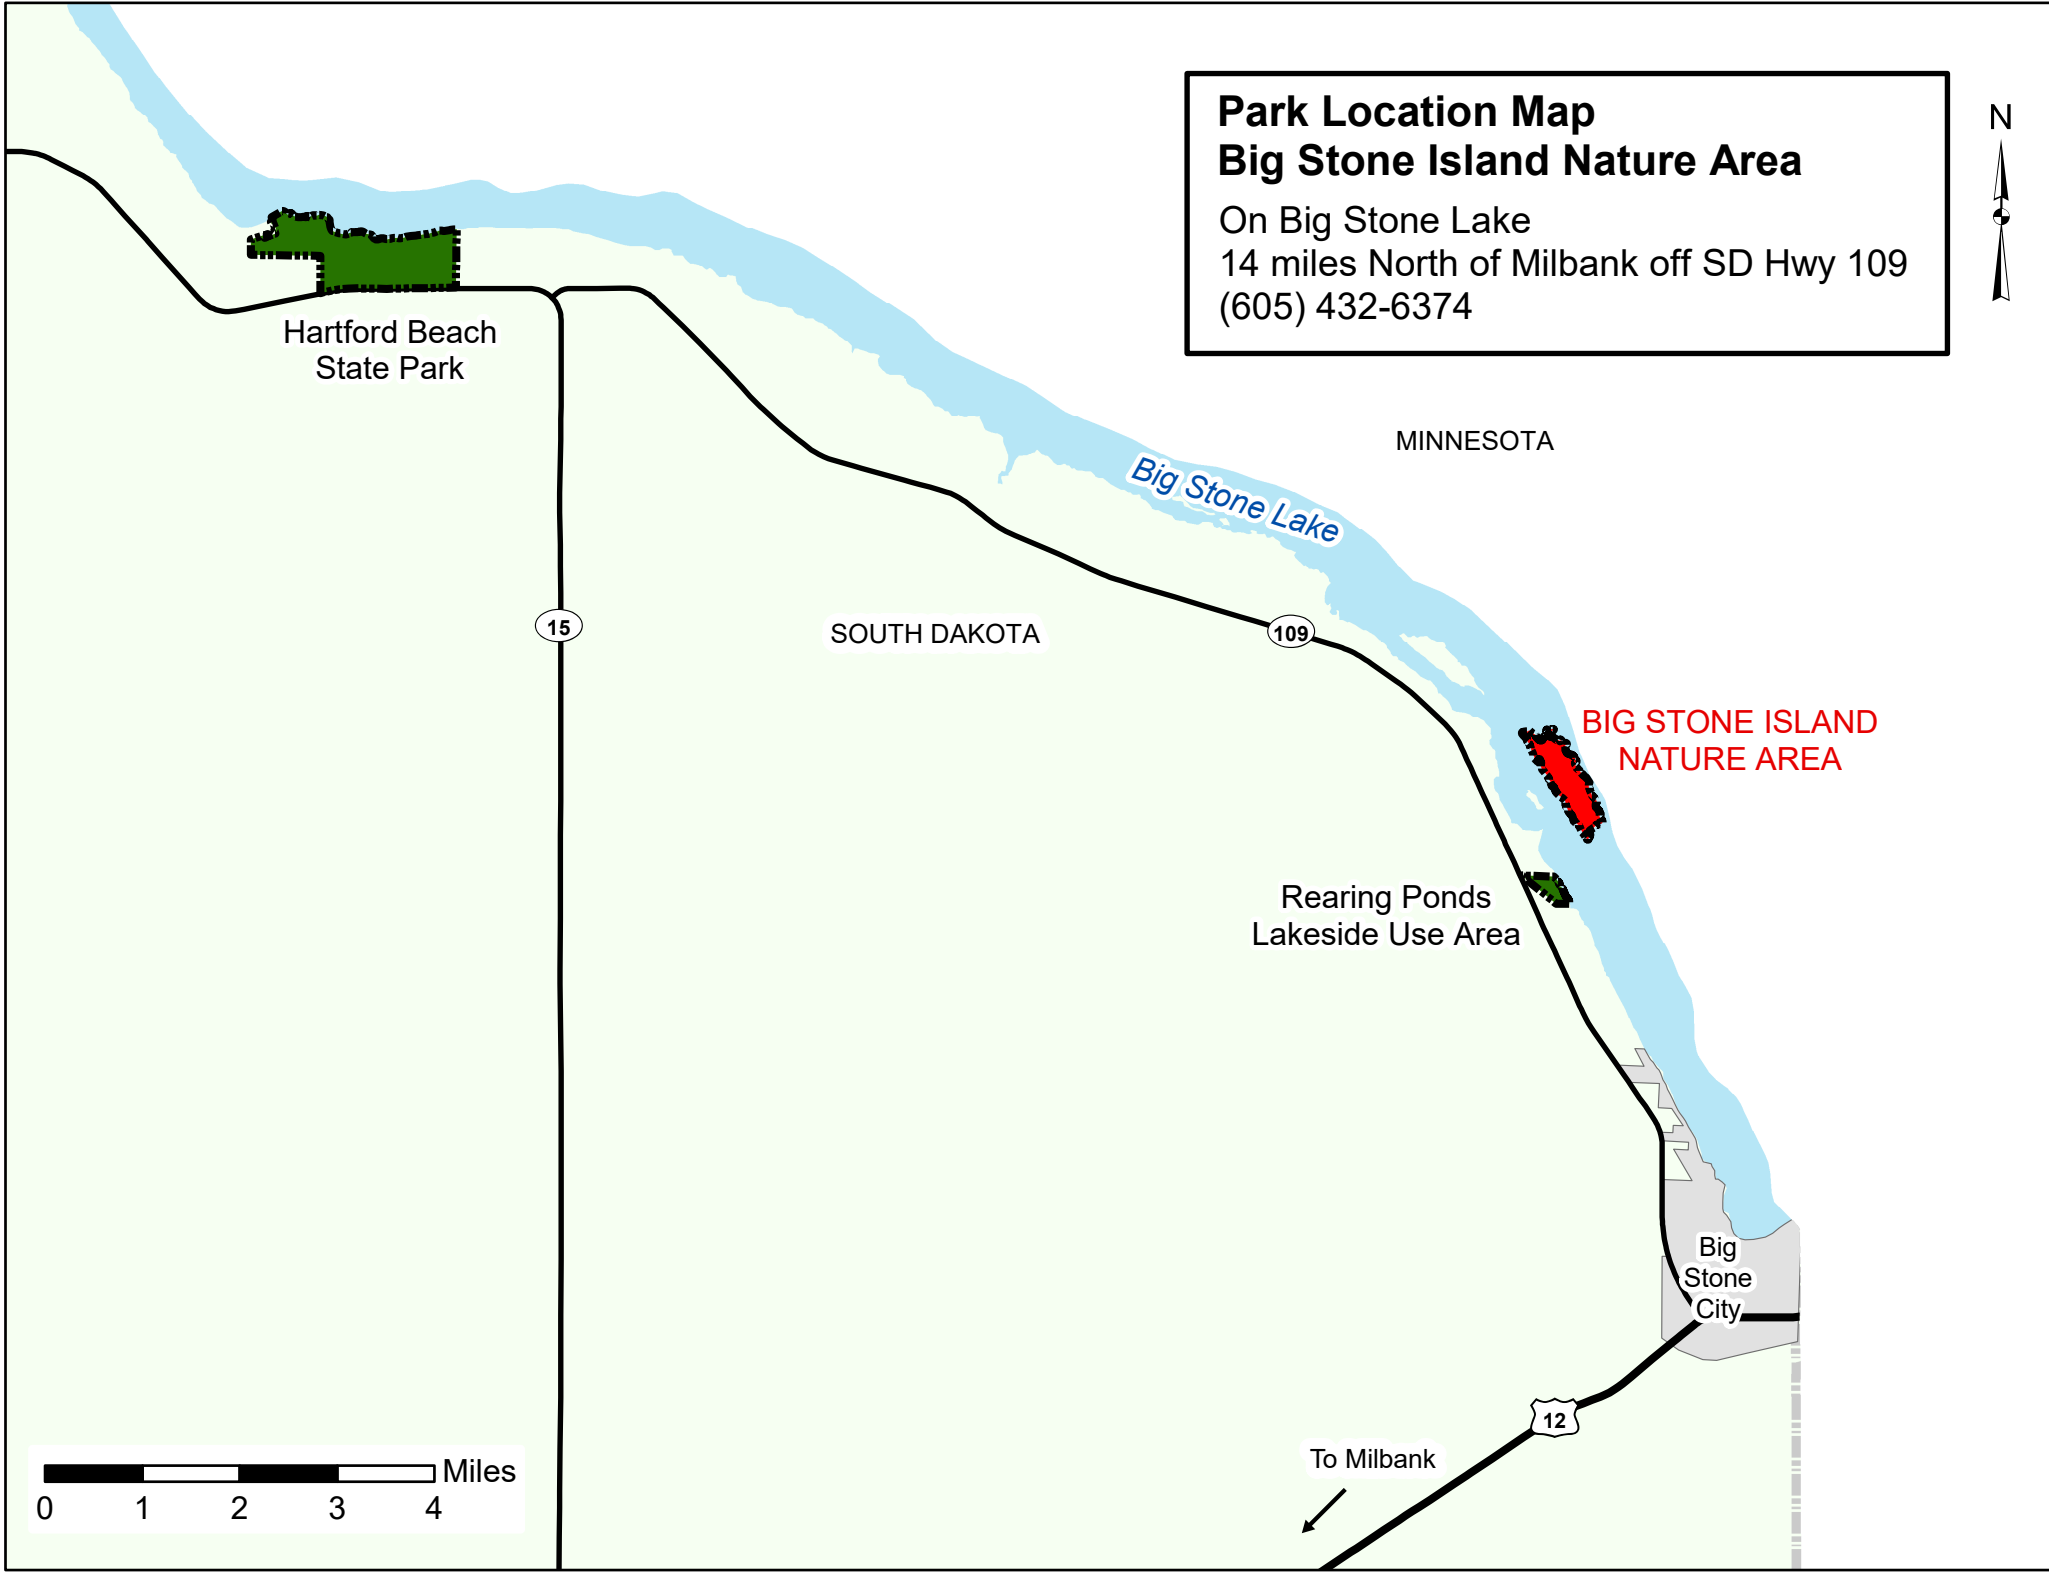

Park Location Map
Big Stone Island Nature Area
On Big Stone Lake
14 miles North of Milbank off SD Hwy 109
(605) 432-6374

Hartford Beach
State Park

MINNESOTA

Big Stone Lake

SOUTH DAKOTA

**BIG STONE ISLAND
NATURE AREA**

Rearing Ponds
Lakeside Use Area

Big Stone
City

0 1 2 3 4 Miles

To Milbank

12

15

109