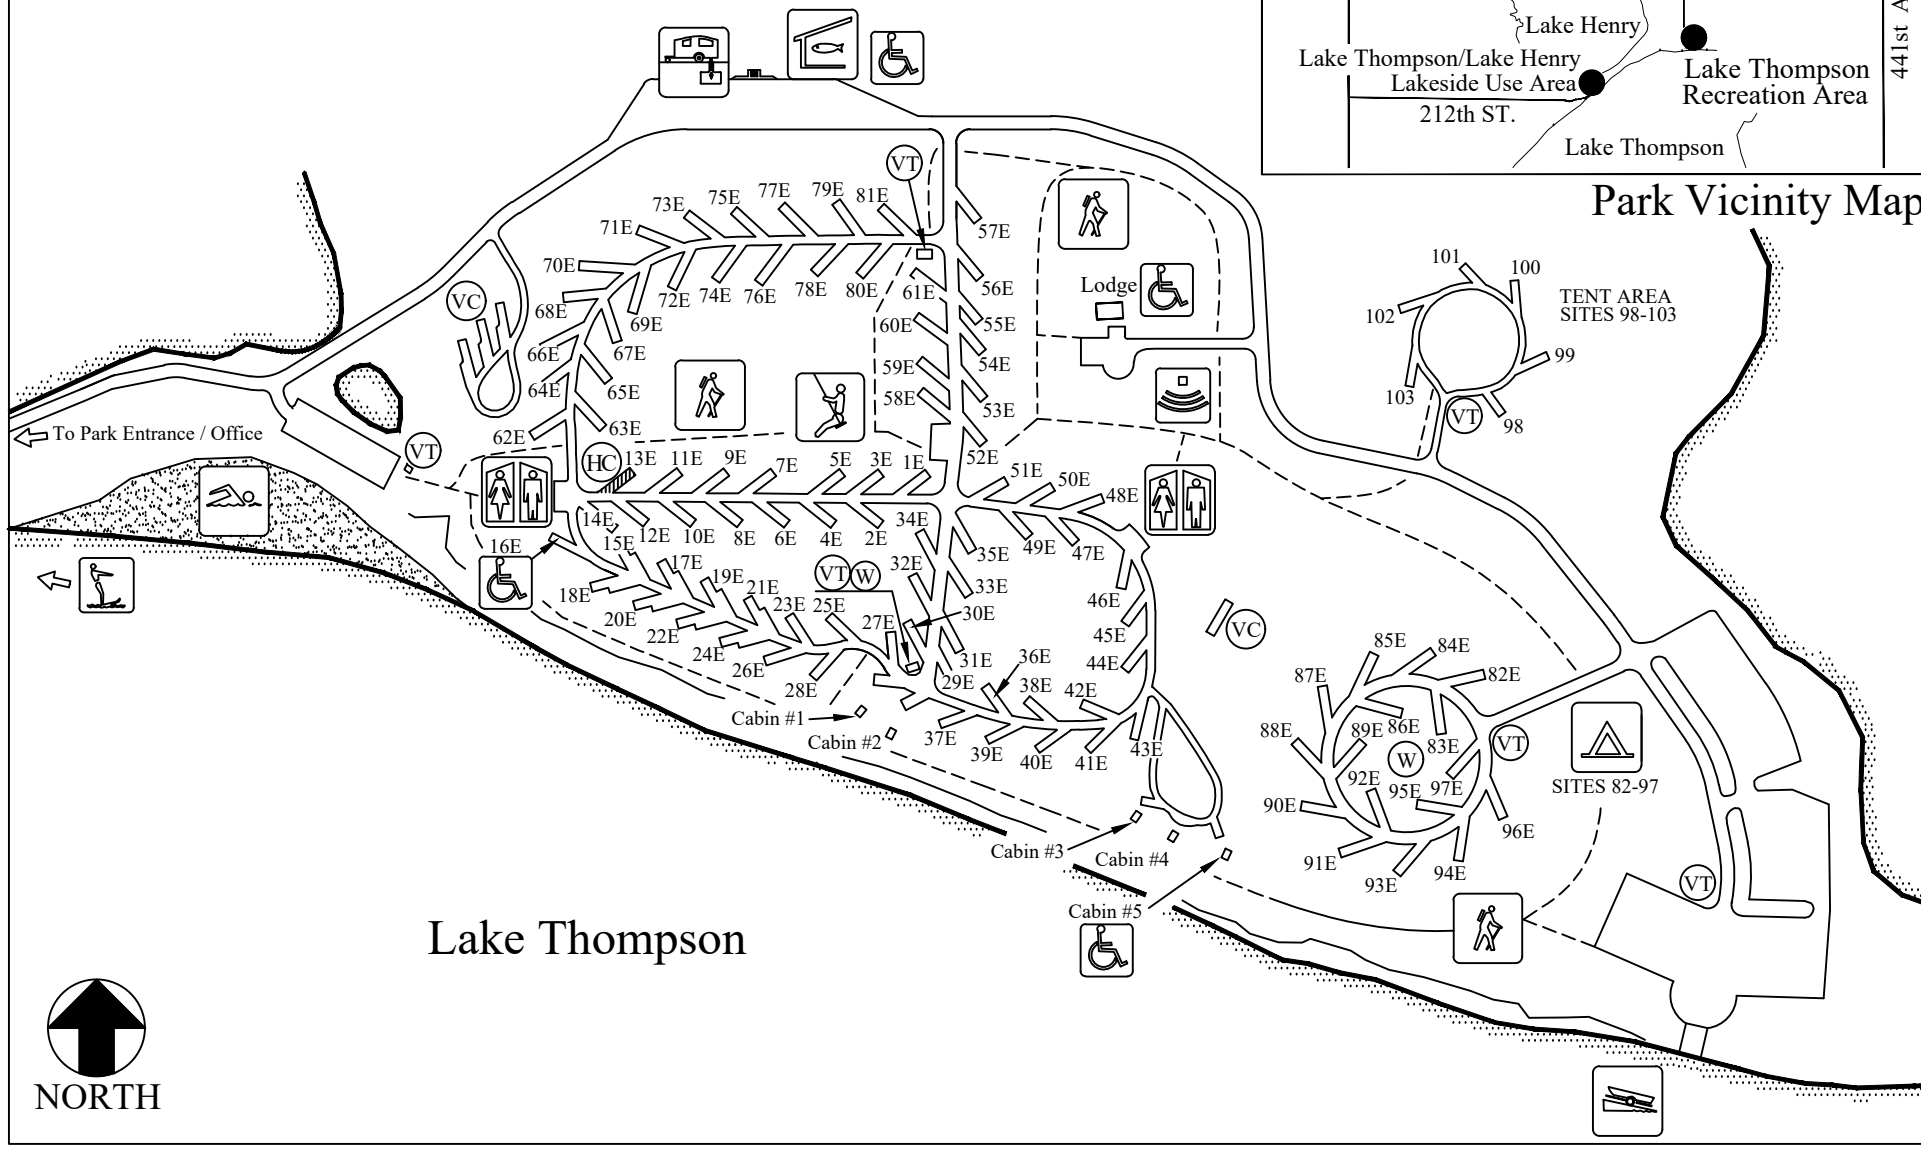

LAKE THOMPSON RECREATION AREA

Park Vicinity Map

Map Legend

Accessible Facilities

Accessible Fishing Dock

Amphitheater

Archery Trail

Bicycle Trail

Boat Ramp

Campground

Canoeing

Comfort Station

Cross-country Ski Trail

Disc Golf

Drinking Water

Dump Station

E

Electric Campsite

Entrance Station

Fish Cleaning Station

Fish Cleaning Table

Group Camping Area

Hiking Trail

Host Campsite
(non-reservable)

Horse Trail/Horse Camp

Playground

Picnic Area

Picnic Shelter

Resort/Concessionaire

Ski Beach

Sledding Area

Swim Beach