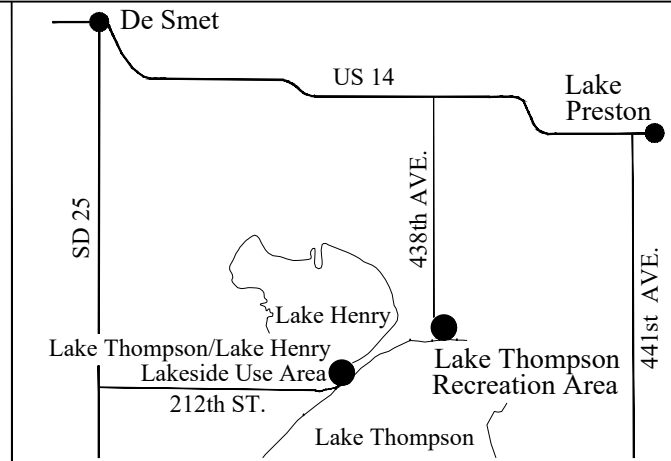

LAKE THOMPSON RECREATION AREA

Park Vicinity Map

Map Legend

Accessible Facilities

Accessible Fishing Dock

Amphitheater

Archery Trail

Bicycle Trail

Boat Ramp

Campground

Canoeing

Comfort Station

Cross-country Ski Trail

Disc Golf

Drinking Water

Dump Station