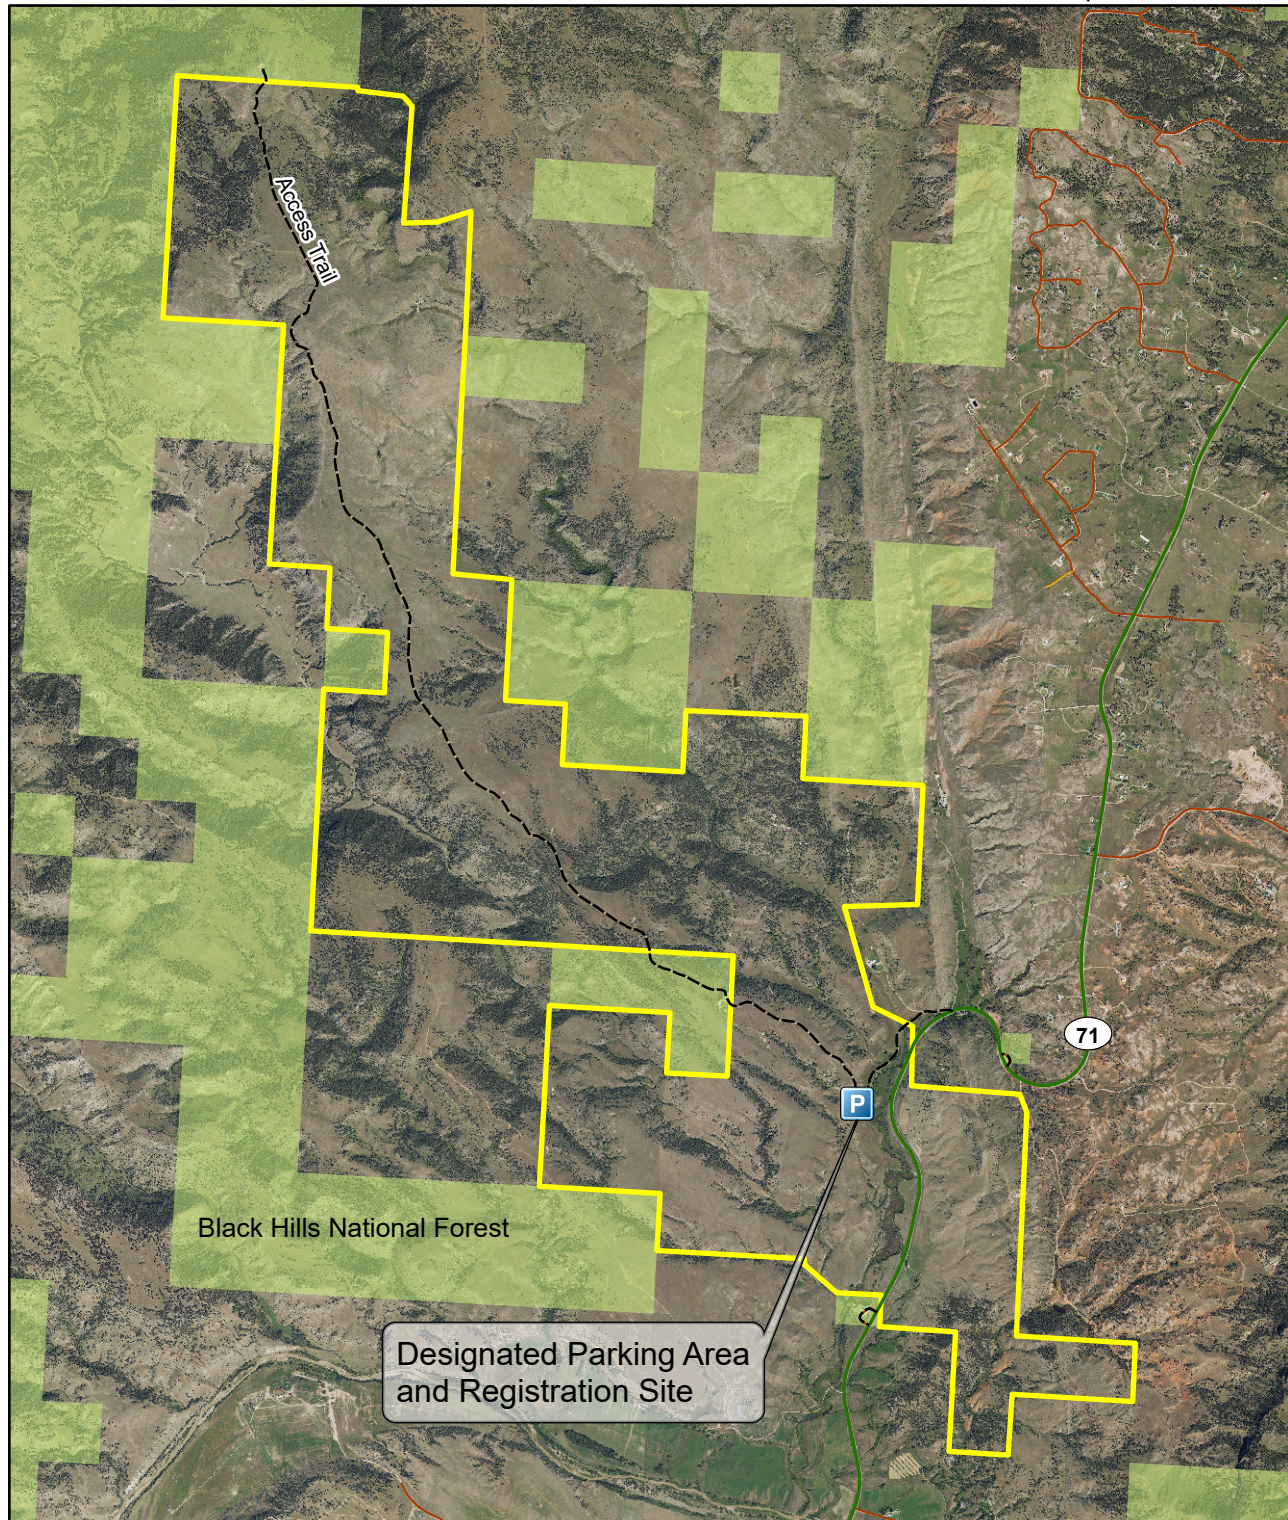

# Fall River County--Whitney CHAP

Updated 9/9/2024

## Rules for the Whitney CHAP

2023 Imagery

1. Deer, Elk, and Turkey Hunting ONLY
2. A maximum of 2 groups of up to 5 hunters per day allowed.
3. Foot travel only beyond designated parking area.
4. Permission to access is granted only through the on-line registration system. [Click here.](#)
5. Limit of 3 registrations in a 16 day period per hunter.
6. Registration slips must be deposited in check-in box at registration site.