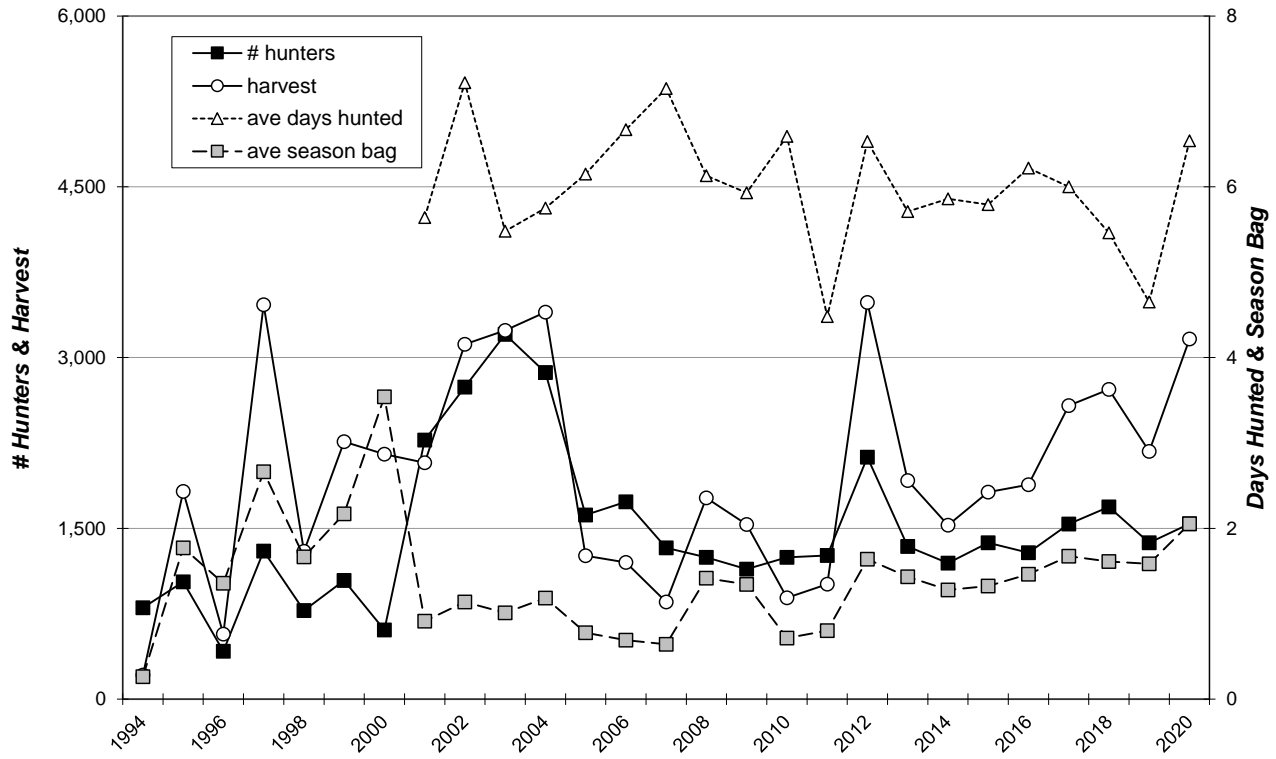

WHITE-FRONTED GEESE

The 2020 white-fronted goose season was open from 26 September - 8 December statewide. The daily bag limit was 3 geese and the season possession limit was 9. To hunt white-fronted geese, residents were required to hold small game, 1-day small game, adult, senior or junior combination, or youth small game licenses plus a migratory bird certification. Nonresidents were required to obtain a nonresident waterfowl license. All hunters age 16 and over were also required to obtain a federal waterfowl stamp.

Harvest surveys were sent to both resident and nonresident hunters. There were a projected 1,540 hunters who hunted at least one day for white-fronted geese (1,256 residents, 283 nonresidents). There were a projected 3,163 white-fronted geese harvested (2,804 by residents and 359 by nonresidents).

Comparison of the 2011 - 2020 white-fronted goose harvests

Year	Residents				Nonresidents			
	Number Hunters	Harvest	Ave Days Hunted	Ave Bag, Season	Number Hunters	Harvest	Ave Days Hunted	Ave Bag, Season
2011	973	896	4.24	0.92	288	115	5.28	0.40
2012	1,685	3,114	6.96	1.85	440	371	4.88	0.84
2013	1,098	1,694	5.83	1.54	224	197	5.13	0.88
2014	951	1,378	6.13	1.45	244	151	4.80	0.62
2015	1,097	1,618	5.93	1.47	275	201	5.20	0.73
2016	992	1,707	6.43	1.72	295	176	5.52	0.60
2017	1,185	2,286	6.30	1.93	354	292	5.00	0.83
2018	1,262	2,428	5.67	1.92	426	293	4.83	0.69
2019	1,015	2,176	4.60	2.14	358	601	4.78	1.68
2020	1,256	2,804	7.05	2.23	283	359	4.26	1.27

STATEWIDE WHITE-FRONTED GOOSE HARVEST, 1994-2020

NOTE: Prior to 2001, the definition of a white-fronted goose hunter was one who bagged 1+ white-front. Starting in 2001, the definition was changed to a hunter who spent 1+ days hunting white-fronted geese. This definition increased the number of hunters and decreased the average season bag estimates, but not the overall harvest projections.