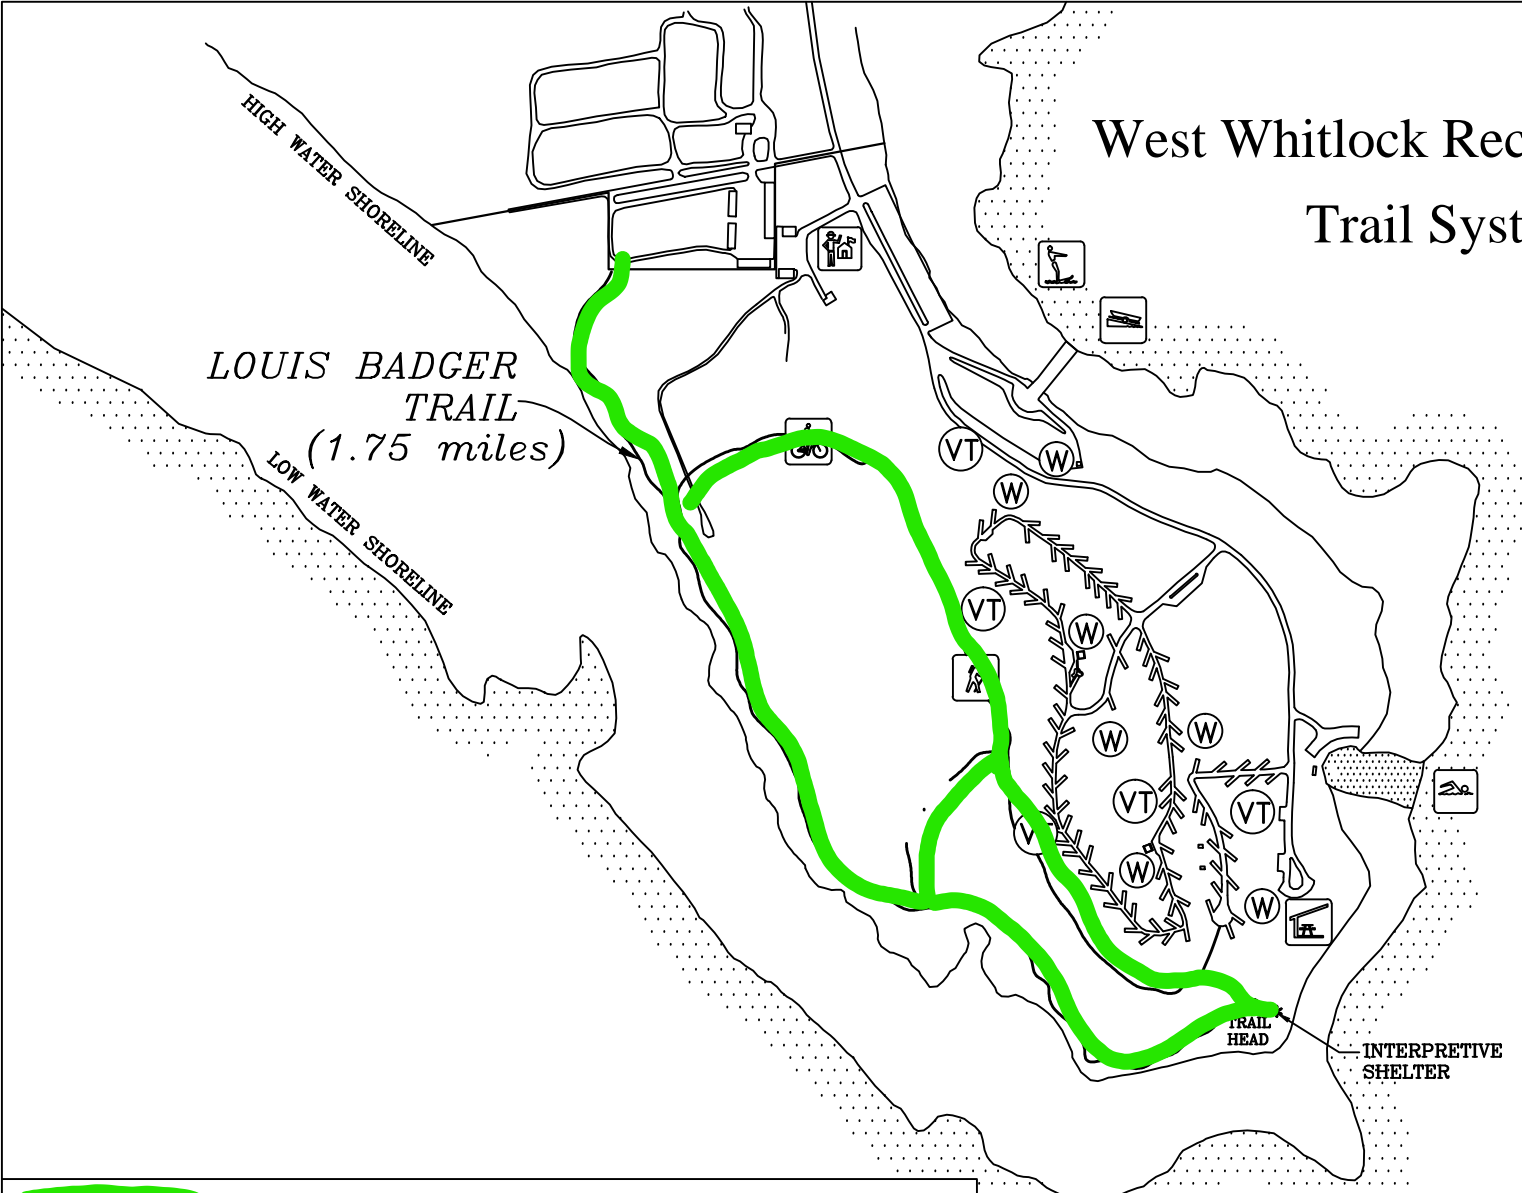

# West Whitlock Recreation Area Trail System

LOUIS BADGER  
TRAIL  
(1.75 miles)

LAKE OAHE  
MISSOURI RIVER

HIKING TRAIL	ENTRANCE STATION	BEACH	VAULT TOILET	 NORTH SCALE IN FEET  0 350 700
BIKE TRAIL	BOAT RAMP	SKI BEACH	DRINKING WATER	
PICNIC SHELTER				