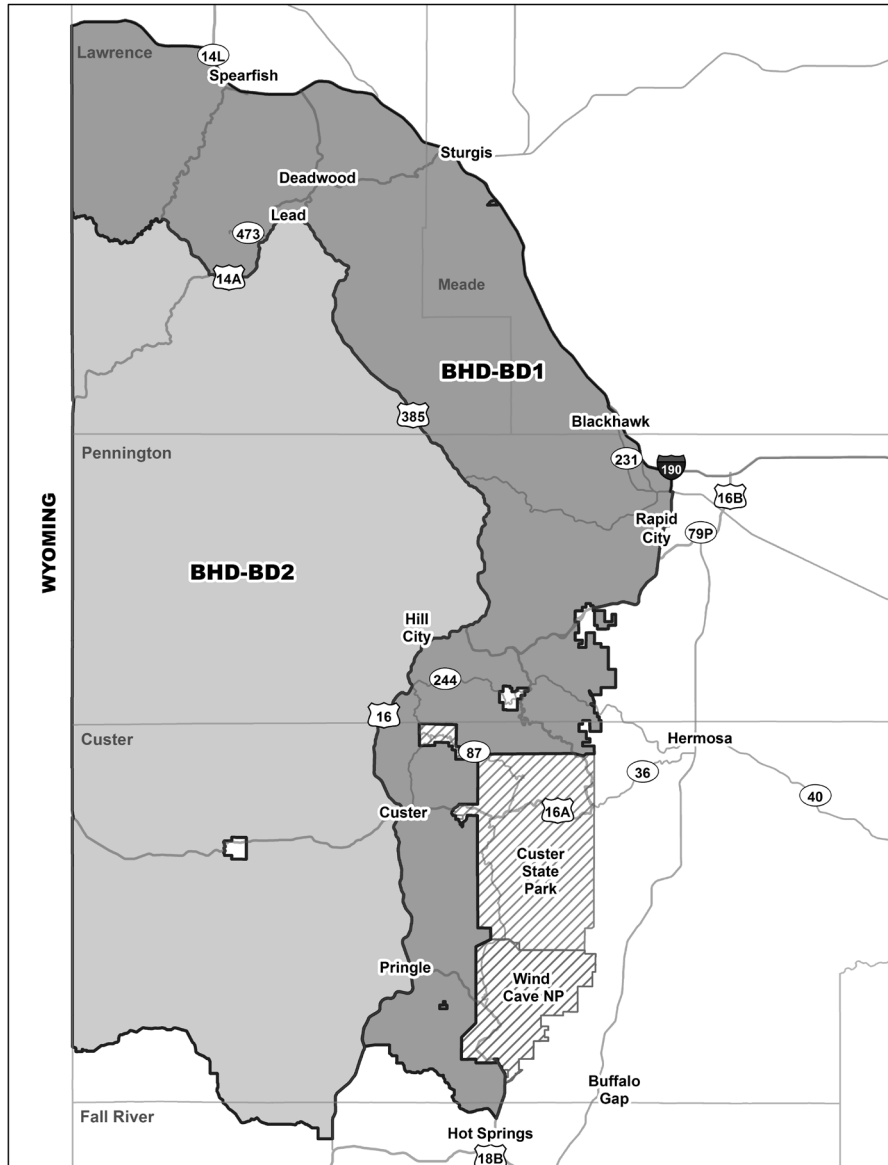

BLACK HILLS DEER UNITS

BH1 – All of the area in BD1 and BD2

Black Hills Deer Licenses – 2019 and 2020

Unit	Resident Licenses			Nonresident Licenses		
	Any Deer	Any Whitetail	Antlerless Whitetail	Any Deer	Any Whitetail	Antlerless Whitetail
BH1	200	3,500	0	16	200	0
BD1	0	0	1,000	0	0	80
BD2	0	0	100	0	0	8