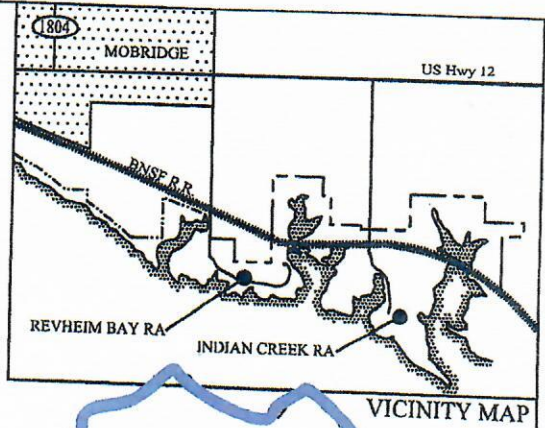

INDIAN CREEK RECREATION AREA

HIKING TRAIL - - - - -

SHOP AREA

TENT CAMPING

CAMPGROUND A

← REVHEIM BAY RECREATION AREA

LEGEND

- Eagle Run Trail - - - - - .25 miles
- Orchard Oriole Trail - - - - - .6 miles
- Turkey Run Trail - - - - - 1 mile
- Prairie Falcon Trail - - - - - 1.1 miles

MISSOURI RIVER
LAKE OAHE