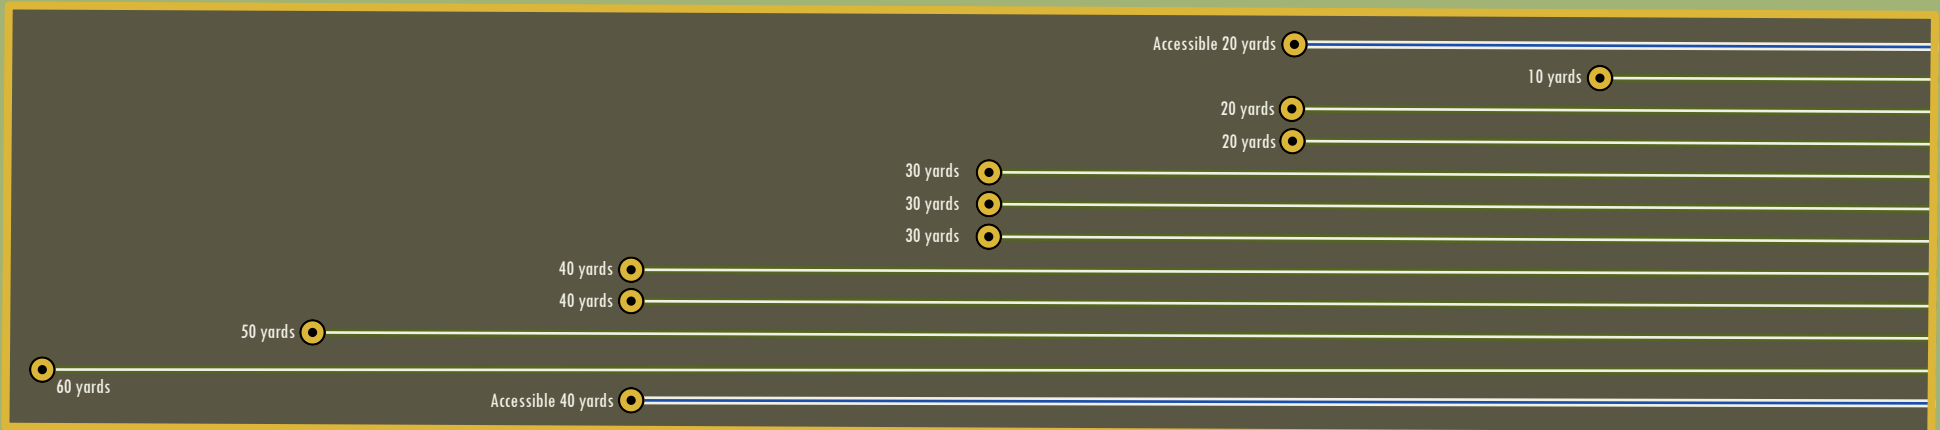

OUTDOOR CAMPUS SIOUX FALLS ARCHERY RANGE

RANGE RULES

- » Field or target points only. No Broadheads!
- » Practice proper safety at all times.
- » Only shoot at designated targets within your lane and only from the firing line.
- » Always draw bow with arrow parallel to the ground (no sky-drawing).
- » Crossbows are only permitted on the two outside, concrete paved lanes.
- » There is no range commander, participants assume all risk when using this range.
- » Open during City Park Hours (5:00 am – 10:00 pm).

Federal Aid Project funded in part by your purchase of sporting arms, handguns, archery equipment, and ammunition.

↑ BUTTERFLY HOUSE & AQUARIUM

OUTDOOR CAMPUS - EAST →

0 25 Feet

Download Maps and Go Paperless!

Download the free Go Outdoors SD mobile app to take maps offline, show your GPS location on trails and add waypoints on your smartphone or tablet.