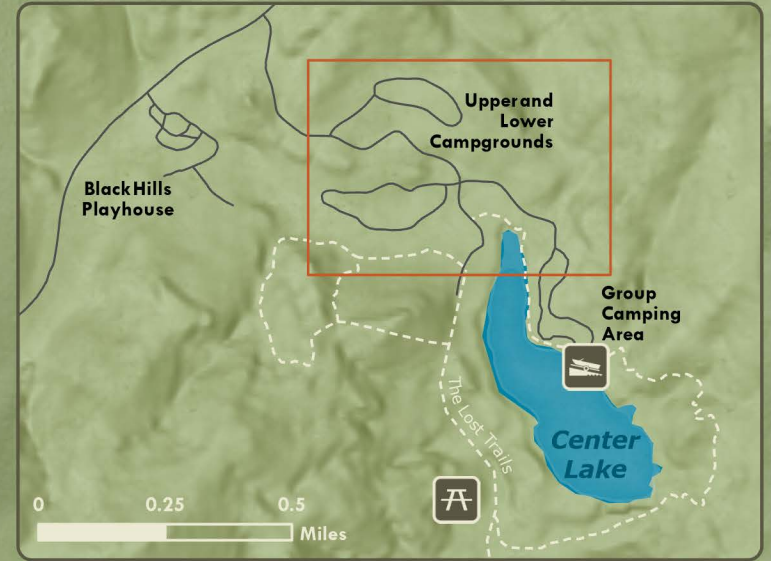

CENTER LAKE CAMPGROUND

0 0.05 0.1 Miles

PLAYHOUSE ROAD ←

- Tent-Only Site
- Vault Toilet
- Drinking Water
- Trailhead
- Boat Ramp
- Playground
- Amphitheater
- Shower House
- Swimming Beach
- Staff Housing
- Picnic Area
- *All campsites are non-electric