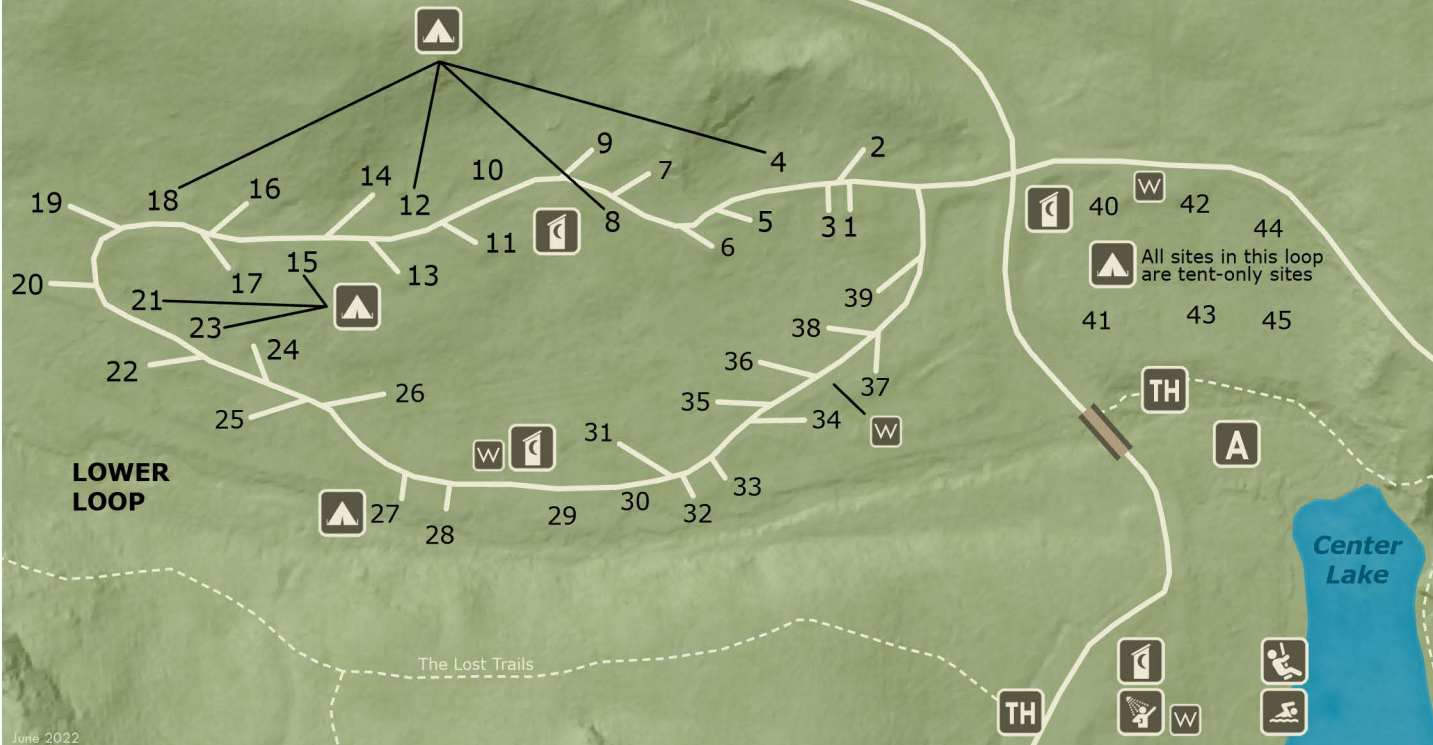

CENTER LAKE CAMPGROUND

0 0.05 0.1 Miles

PLAYHOUSE ROAD ←

- Tent-Only Site
- Vault Toilet
- Drinking Water
- Trailhead
- Boat Ramp
- Playground
- Amphitheater
- Shower House
- Swimming Beach
- Staff Housing
- Picnic Area
- *All campsites are non-electric