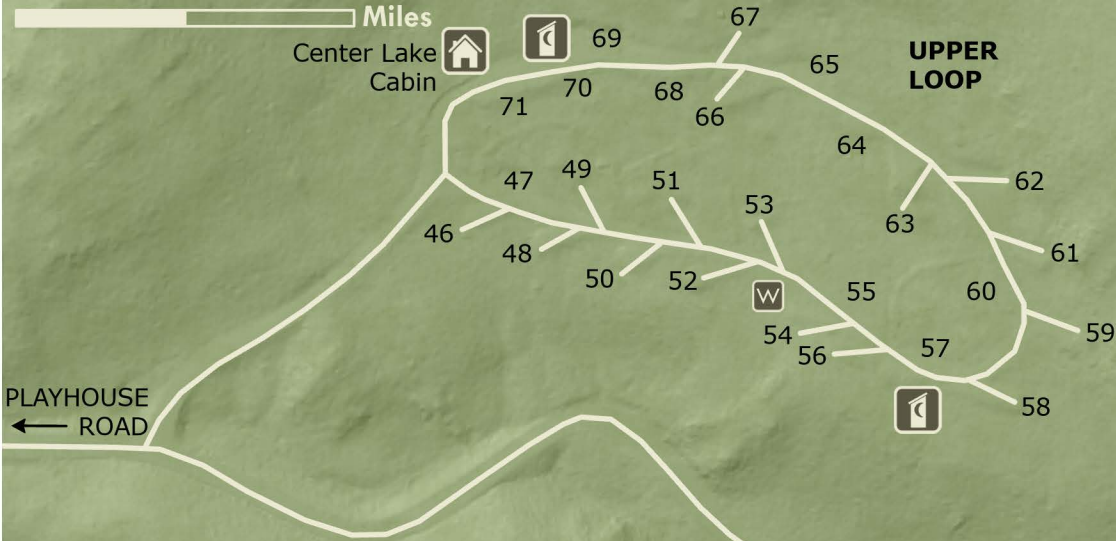

CENTER LAKE CAMPGROUND

0 0.05 0.1 Miles

PLAYHOUSE ROAD ←

- Tent-Only Site
- Vault Toilet
- Drinking Water
- Trailhead
- Boat Ramp
- Playground
- Amphitheater
- Shower House
- Swimming Beach
- Staff Housing
- Picnic Area
- *All campsites are non-electric