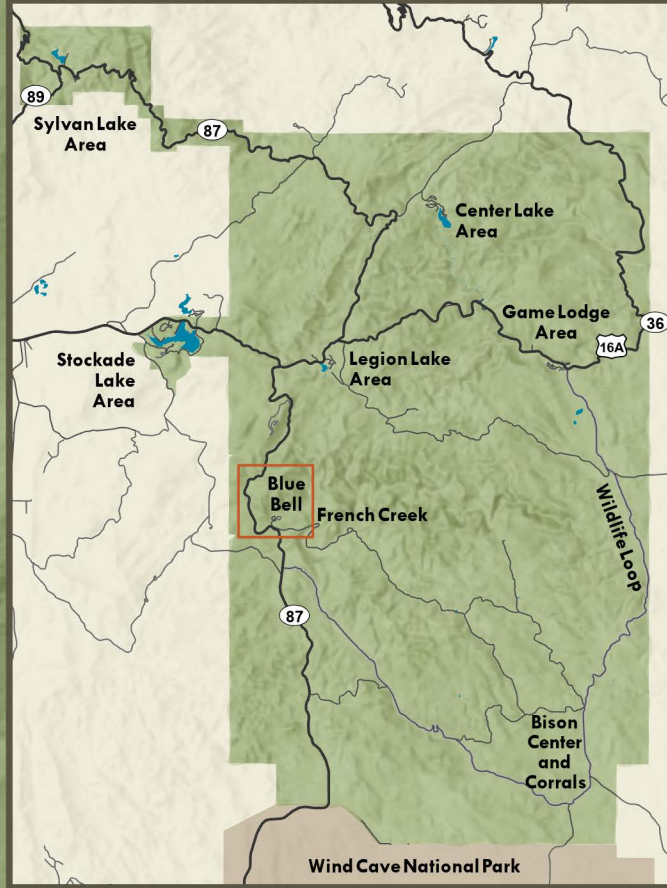

BLUE BELL CAMPGROUND

June 2022

TRAIL RIDES AND STABLES

BLUE BELL LODGE, RESORT CABINS, GENERAL STORE, AND CHUCK WAGON COOKOUT DEPARTURE

	Camping Cabin		General Store
	Tent-Only Site		Gas Station
	Restrooms/Shower		Restaurant
	Vault Toilet		Resort Activity
	Drinking Water		Accessible Site
	Amphitheater		Host Site
	Resort Lodge	*Campsites designated with an 'E' are electric sites	