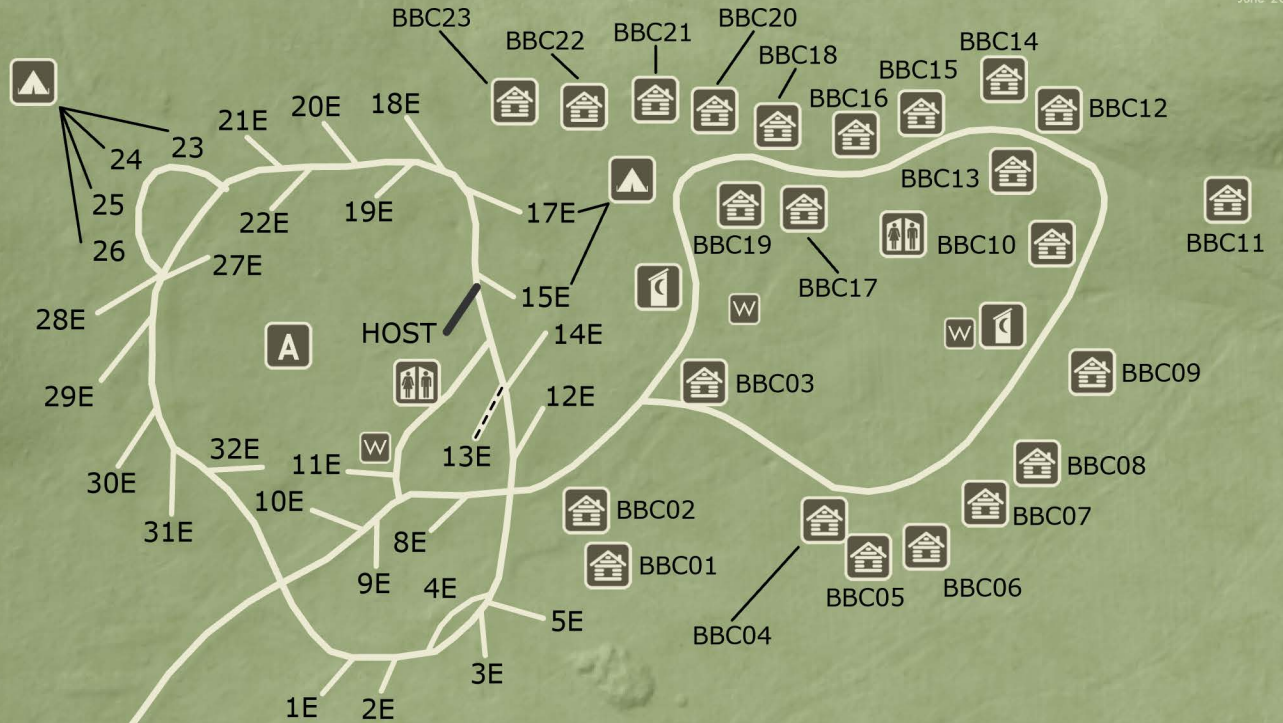

BLUE BELL CAMPGROUND

June 2022

TRAIL RIDES AND STABLES

BLUE BELL LODGE, RESORT CABINS, GENERAL STORE, AND CHUCK WAGON COOKOUT DEPARTURE

	Camping Cabin		General Store
	Tent-Only Site		Gas Station
	Restrooms/Shower		Restaurant
	Vault Toilet		Resort Activity
	Drinking Water		Accessible Site
	Amphitheater		Host Site
	Resort Lodge	*Campsites designated with an 'E' are electric sites	