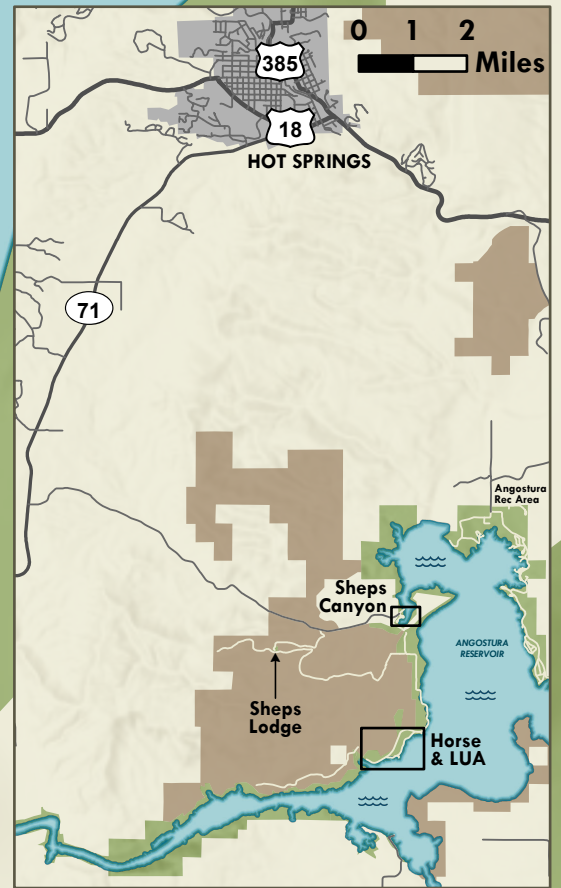

SHEPS CANYON RECREATION AREAS

SHEPS CANYON RECREATION AREA

Snap-A-Map

Help us go GREEN!
Snap a pic of this map or scan the QR code on your phone to navigate the park!

LAKESIDE USE AREA CAMPGROUND