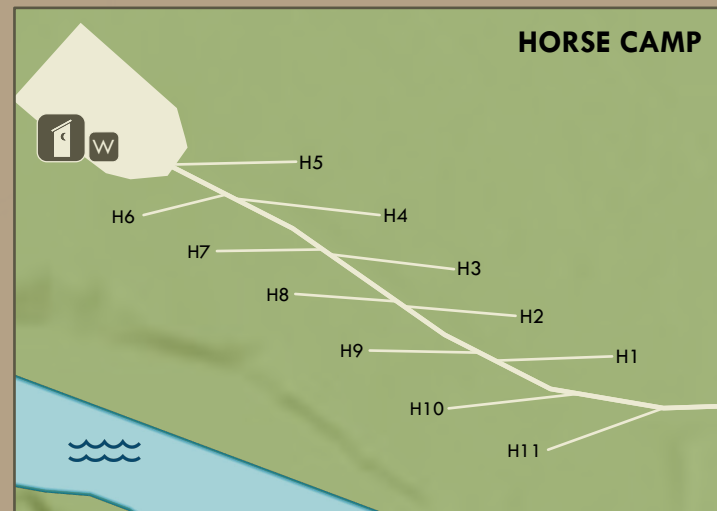

SHEPS CANYON RECREATION AREAS

SHEPS CANYON RECREATION AREA

Snap-A-Map

Help us go GREEN!
Snap a pic of this map or scan the QR code on your phone to navigate the park!

LAKESIDE USE AREA CAMPGROUND