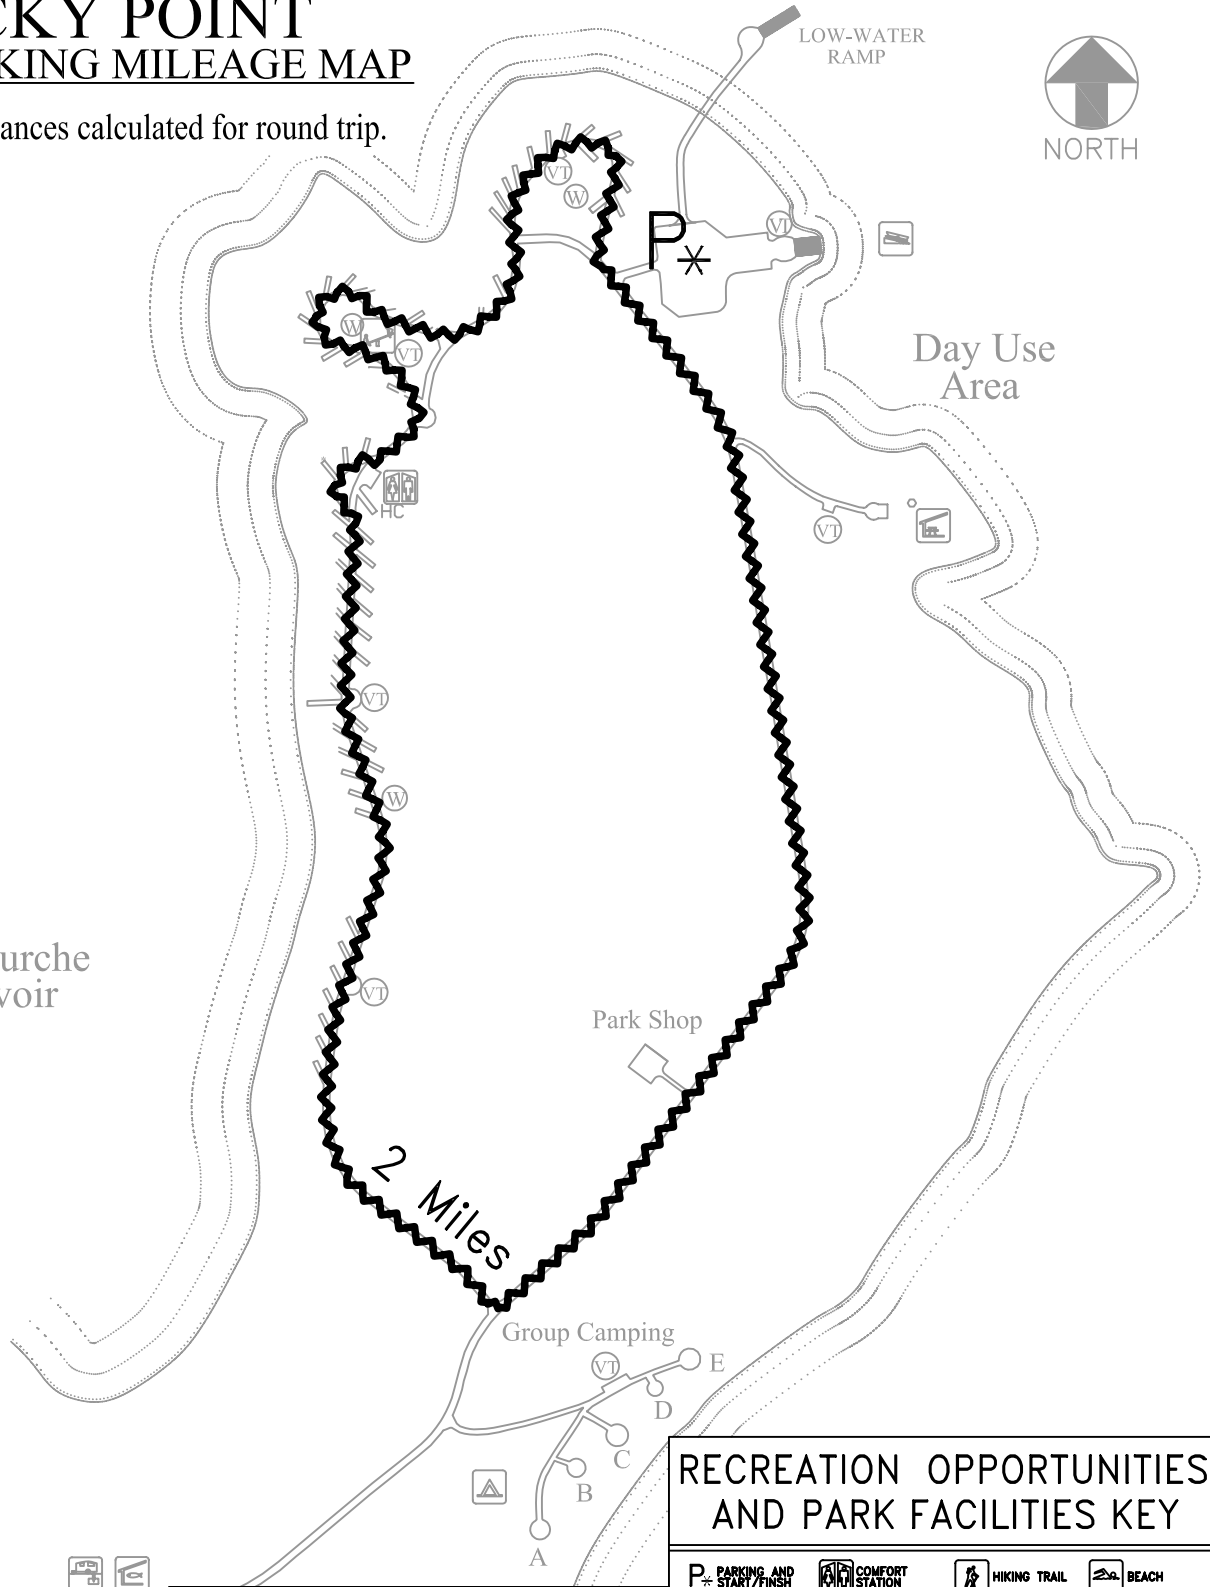

ROCKY POINT ROAD WALKING MILEAGE MAP

Note**** All distances calculated for round trip.

Belle Fourche
Reservoir

Park Shop

2 Miles

Group Camping

Park Entrance

RECREATION OPPORTUNITIES AND PARK FACILITIES KEY

WALKING SAFETY TIPS

- * WALK ON THE LEFT SIDE OF THE ROAD
- * WATCH FOR VEHICLES
- * SUPERVISE CHILDREN
- * WEAR REFLECTIVE CLOTHING

PARKING AND START/FINISH	COMFORT STATION	HIKING TRAIL	BEACH
ACCESSIBLE FACILITIES	GROUP CAMPING AREA	ACCESSIBLE FISHING DOCK	BOAT RAMP
TELEPHONE	PICNIC AREA	HORSE TRAIL	SKI BEACH
ENTRANCE STATION	PICNIC SHELTER	AMPHITHEATER	BIKE TRAIL
HOST CAMPSITE	PLAYGROUND	DRINKING WATER	VAULT TOILET