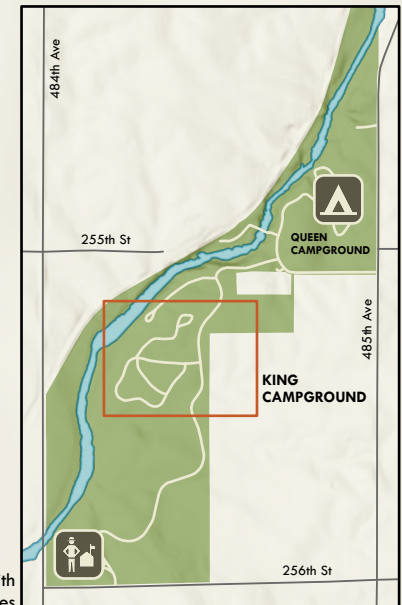

PALISADES STATE PARK KING CAMPGROUND

- Accessible Facility
- Camping Cabin
- Dump Station
- Picnic Shelter
- Playground
- Restroom/Shower
- Tent-Only Site
- Vault Toilet
- Water
- Host Site
- Accessible Site
- Park Boundary
- Private Land