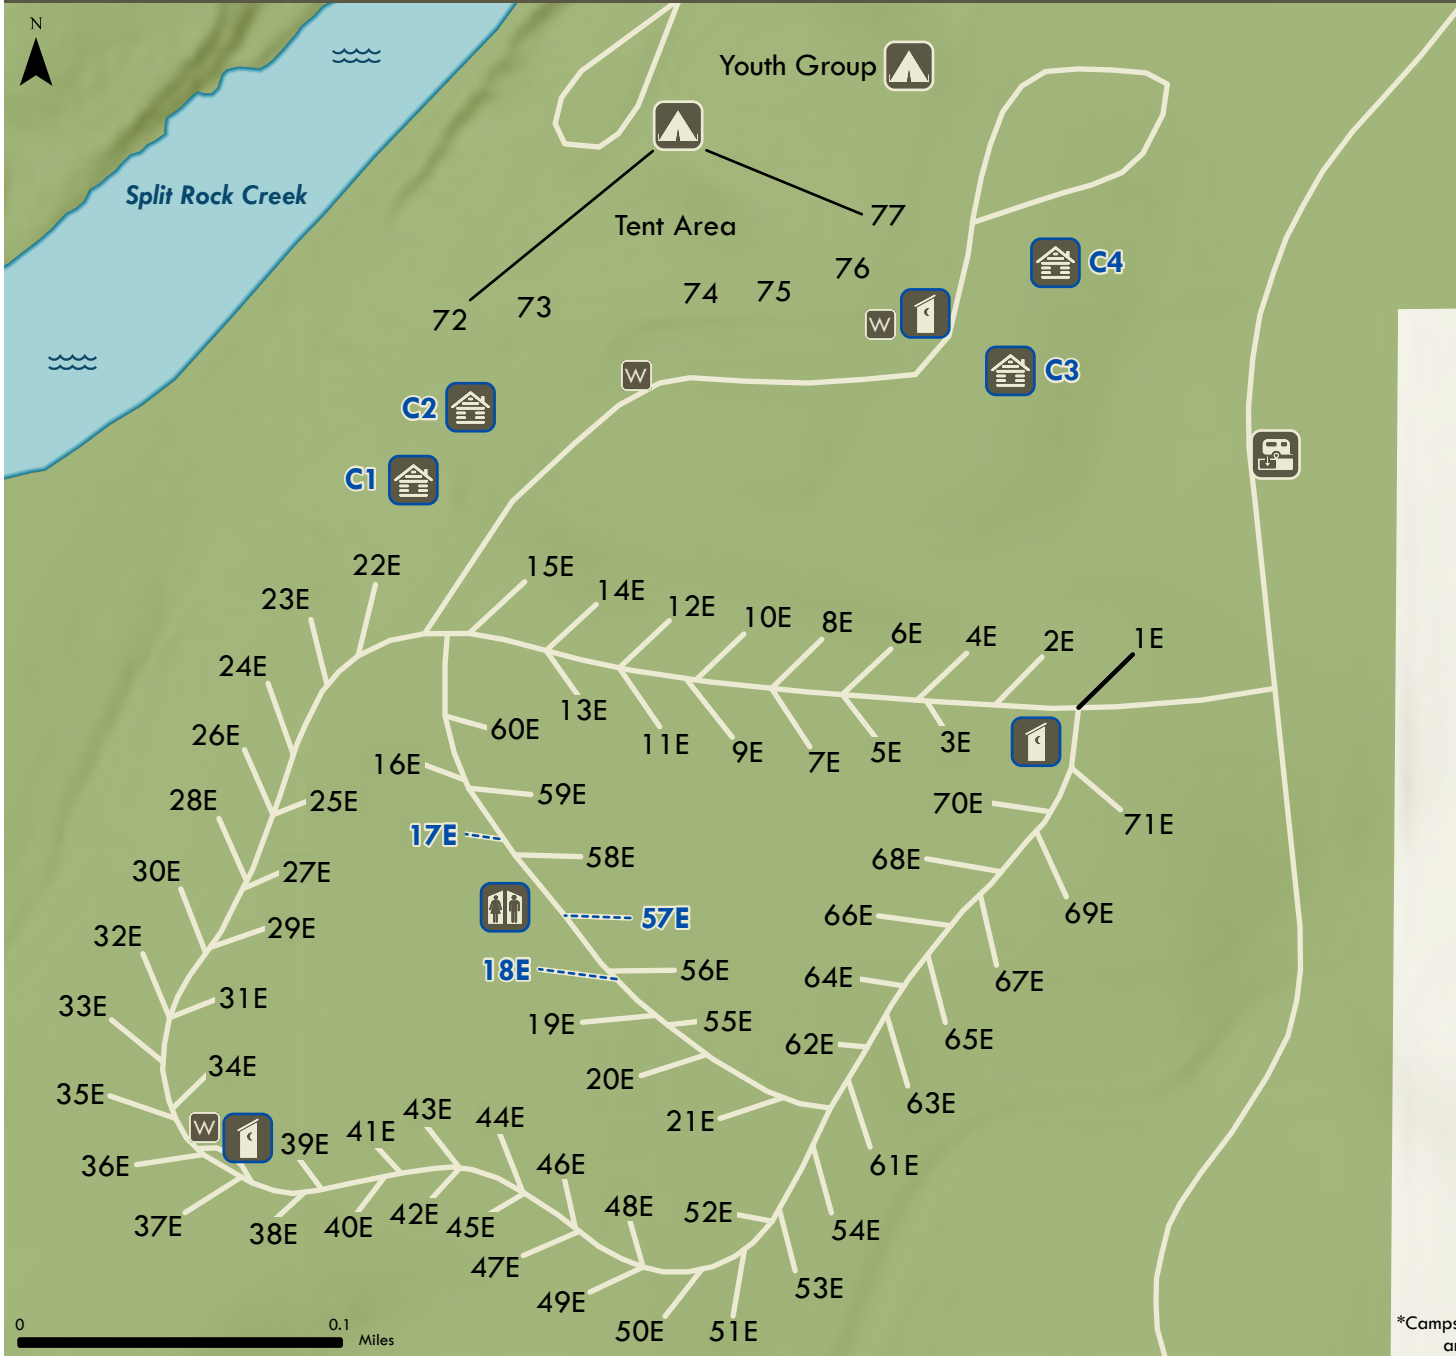

PALISADES STATE PARK KING CAMPGROUND

- Accessible Facility
- Camping Cabin
- Dump Station
- Picnic Shelter
- Playground
- Restroom/Shower
- Tent-Only Site
- Vault Toilet
- Water
- Host Site
- Accessible Site
- Park Boundary
- Private Land