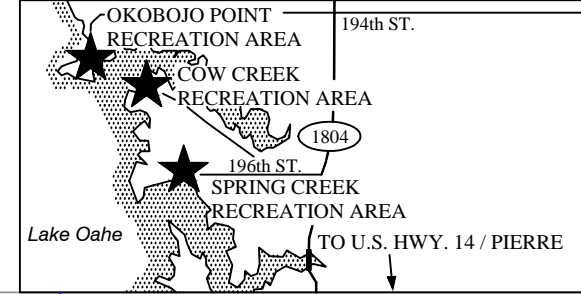

# OKOBOJO POINT RECREATION AREA

NORTH

RECREATION AREA BOUNDARY

PARK ENTRANCE LICENSE  
SELF-REGISTRATION

CAMPER SELF-REGISTRATION

NO CAMP SITE RESERVATIONS TAKEN-  
AVAILABLE ON A FIRST COME FIRST SERVED BASIS

MISSOURI RIVER  
*Lake Oahe*

### PARK LOCATION MAP

February 2018