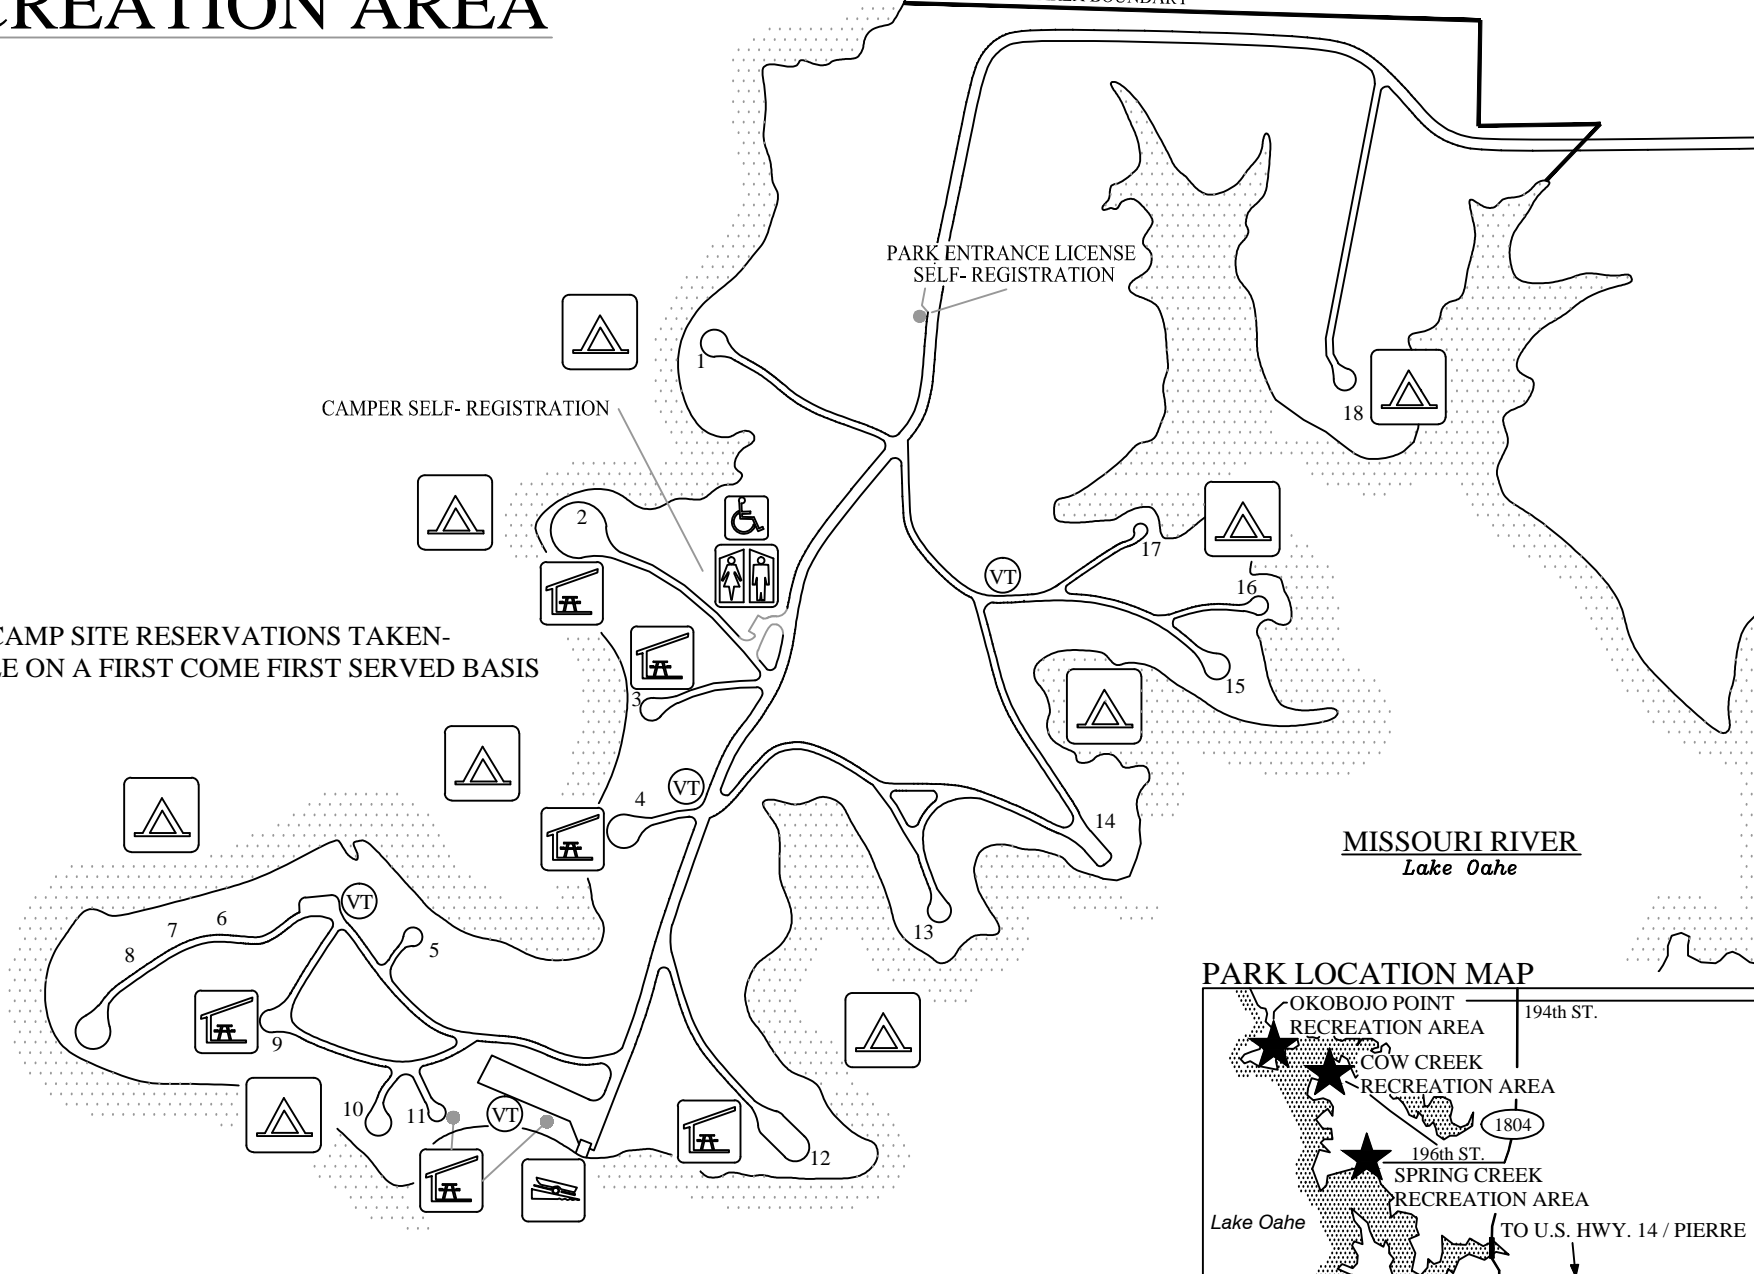

# OKOBOJO POINT RECREATION AREA

NORTH

RECREATION AREA BOUNDARY

PARK ENTRANCE LICENSE  
SELF-REGISTRATION

CAMPER SELF-REGISTRATION

NO CAMP SITE RESERVATIONS TAKEN-  
AVAILABLE ON A FIRST COME FIRST SERVED BASIS

MISSOURI RIVER  
*Lake Oahe*

### PARK LOCATION MAP

February 2018