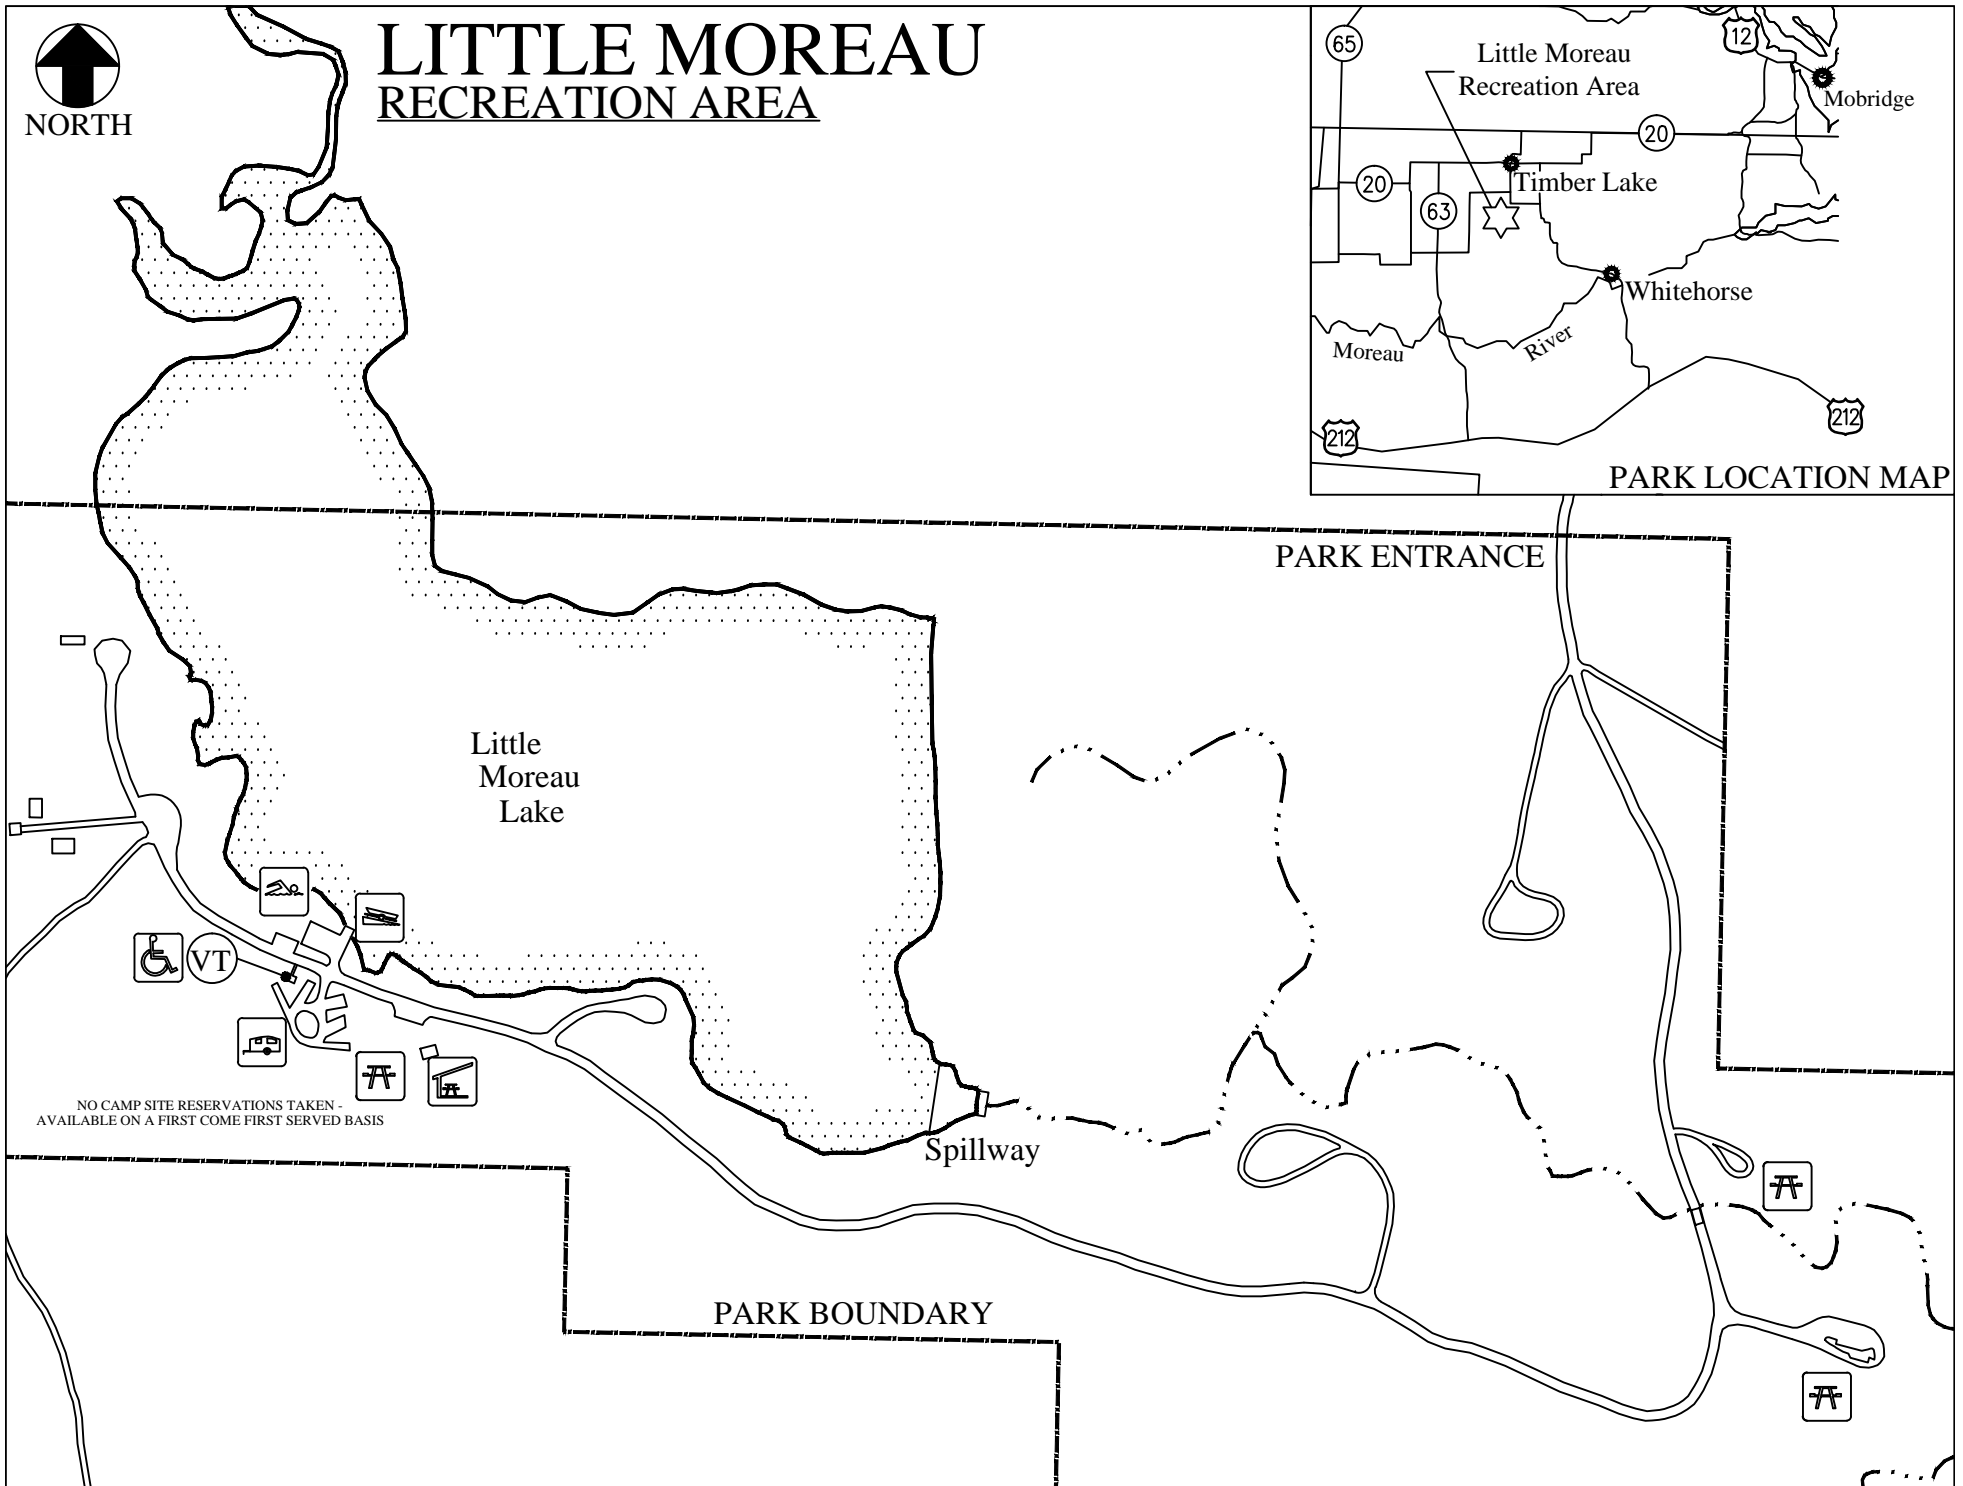

NORTH

# LITTLE MOREAU RECREATION AREA

PARK LOCATION MAP

Little Moreau Lake

PARK ENTRANCE

Spillway

PARK BOUNDARY

VT

NO CAMP SITE RESERVATIONS TAKEN - AVAILABLE ON A FIRST COME FIRST SERVED BASIS

# Map Legend

Accessible Facilities

Accessible Fishing Dock

Amphitheater

Archery Trail

Bicycle Trail

Boat Ramp

Campground

Canoeing

Comfort Station

Cross-country Ski Trail

Disc Golf

Drinking Water

Dump Station

**E**

Electric Campsite