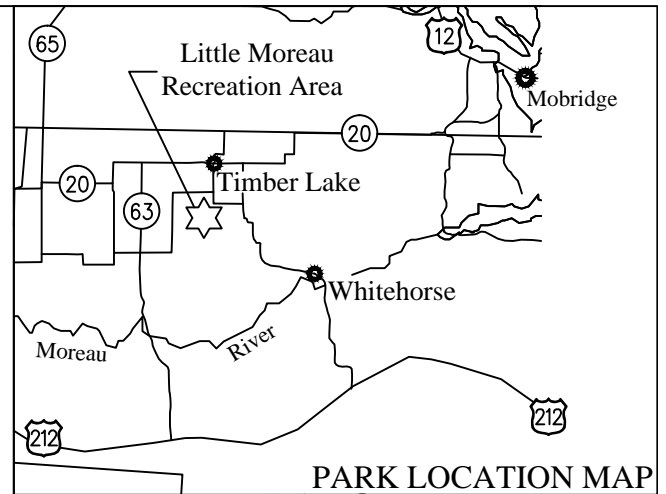

NORTH

# LITTLE MOREAU RECREATION AREA

PARK LOCATION MAP

Little Moreau Lake

PARK ENTRANCE

Spillway

PARK BOUNDARY

VT

NO CAMP SITE RESERVATIONS TAKEN - AVAILABLE ON A FIRST COME FIRST SERVED BASIS

# Map Legend

Accessible Facilities

Accessible Fishing Dock

Amphitheater

Archery Trail

Bicycle Trail

Boat Ramp

Campground

Canoeing

Comfort Station

Cross-country Ski Trail

Disc Golf

Drinking Water

Dump Station

**E**

Electric Campsite