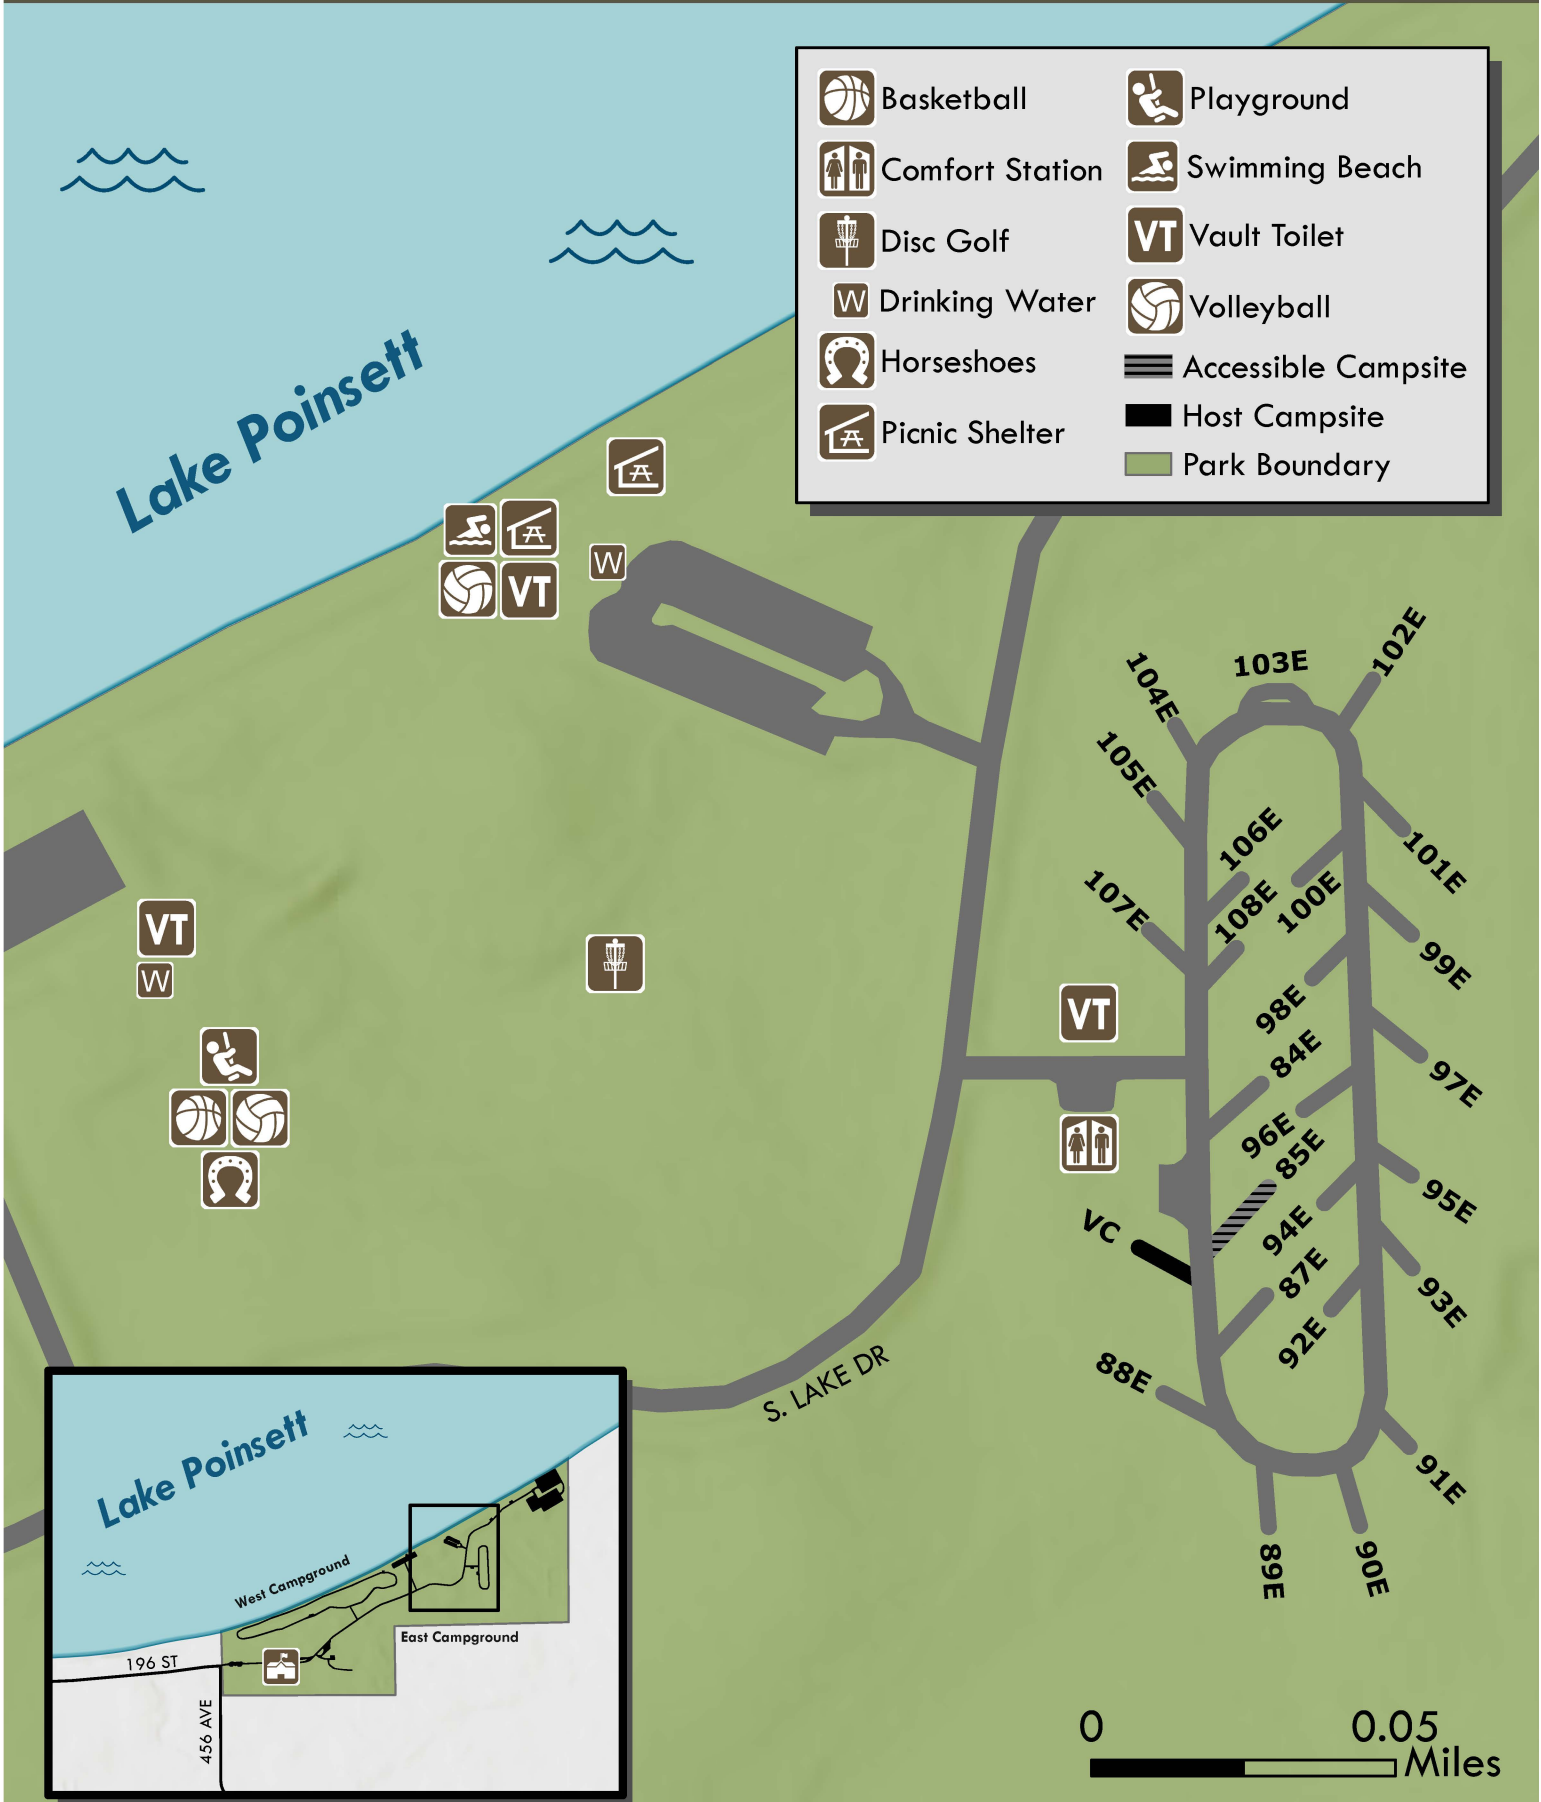

LAKE POINSETT EAST CAMPGROUND

	Basketball		Playground
	Comfort Station		Swimming Beach
	Disc Golf		Vault Toilet
	Drinking Water		Volleyball
	Horseshoes		Accessible Campsite
	Picnic Shelter		Host Campsite
			Park Boundary

LAKE POINSETT WEST CAMPGROUND

March 2022
Arlington, SD

- | | | | |
|--|-----------------------|--|---------------------|
| | Amphitheater | | Playground |
| | Camping Cabin | | Vault Toilet |
| | Comfort Station | | Welcome Center |
| | Drinking Water | | Tent Only Site |
| | Dump Station | | Accessible Campsite |
| | Fish Cleaning Station | | Host Campsite |
| | Information Kiosk | | Park Boundary |
| | Interpretive Site | | |