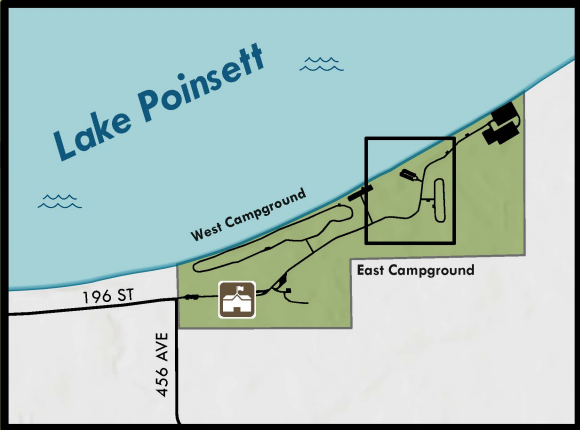

LAKE POINSETT EAST CAMPGROUND

	Basketball		Playground
	Comfort Station		Swimming Beach
	Disc Golf		Vault Toilet
	Drinking Water		Volleyball
	Horseshoes		Accessible Campsite
	Picnic Shelter		Host Campsite
			Park Boundary

LAKE POINSETT WEST CAMPGROUND

March 2022
Arlington, SD

- | | | | |
|--|-----------------------|--|---------------------|
| | Amphitheater | | Playground |
| | Camping Cabin | | Vault Toilet |
| | Comfort Station | | Welcome Center |
| | Drinking Water | | Tent Only Site |
| | Dump Station | | Accessible Campsite |
| | Fish Cleaning Station | | Host Campsite |
| | Information Kiosk | | Park Boundary |
| | Interpretive Site | | |