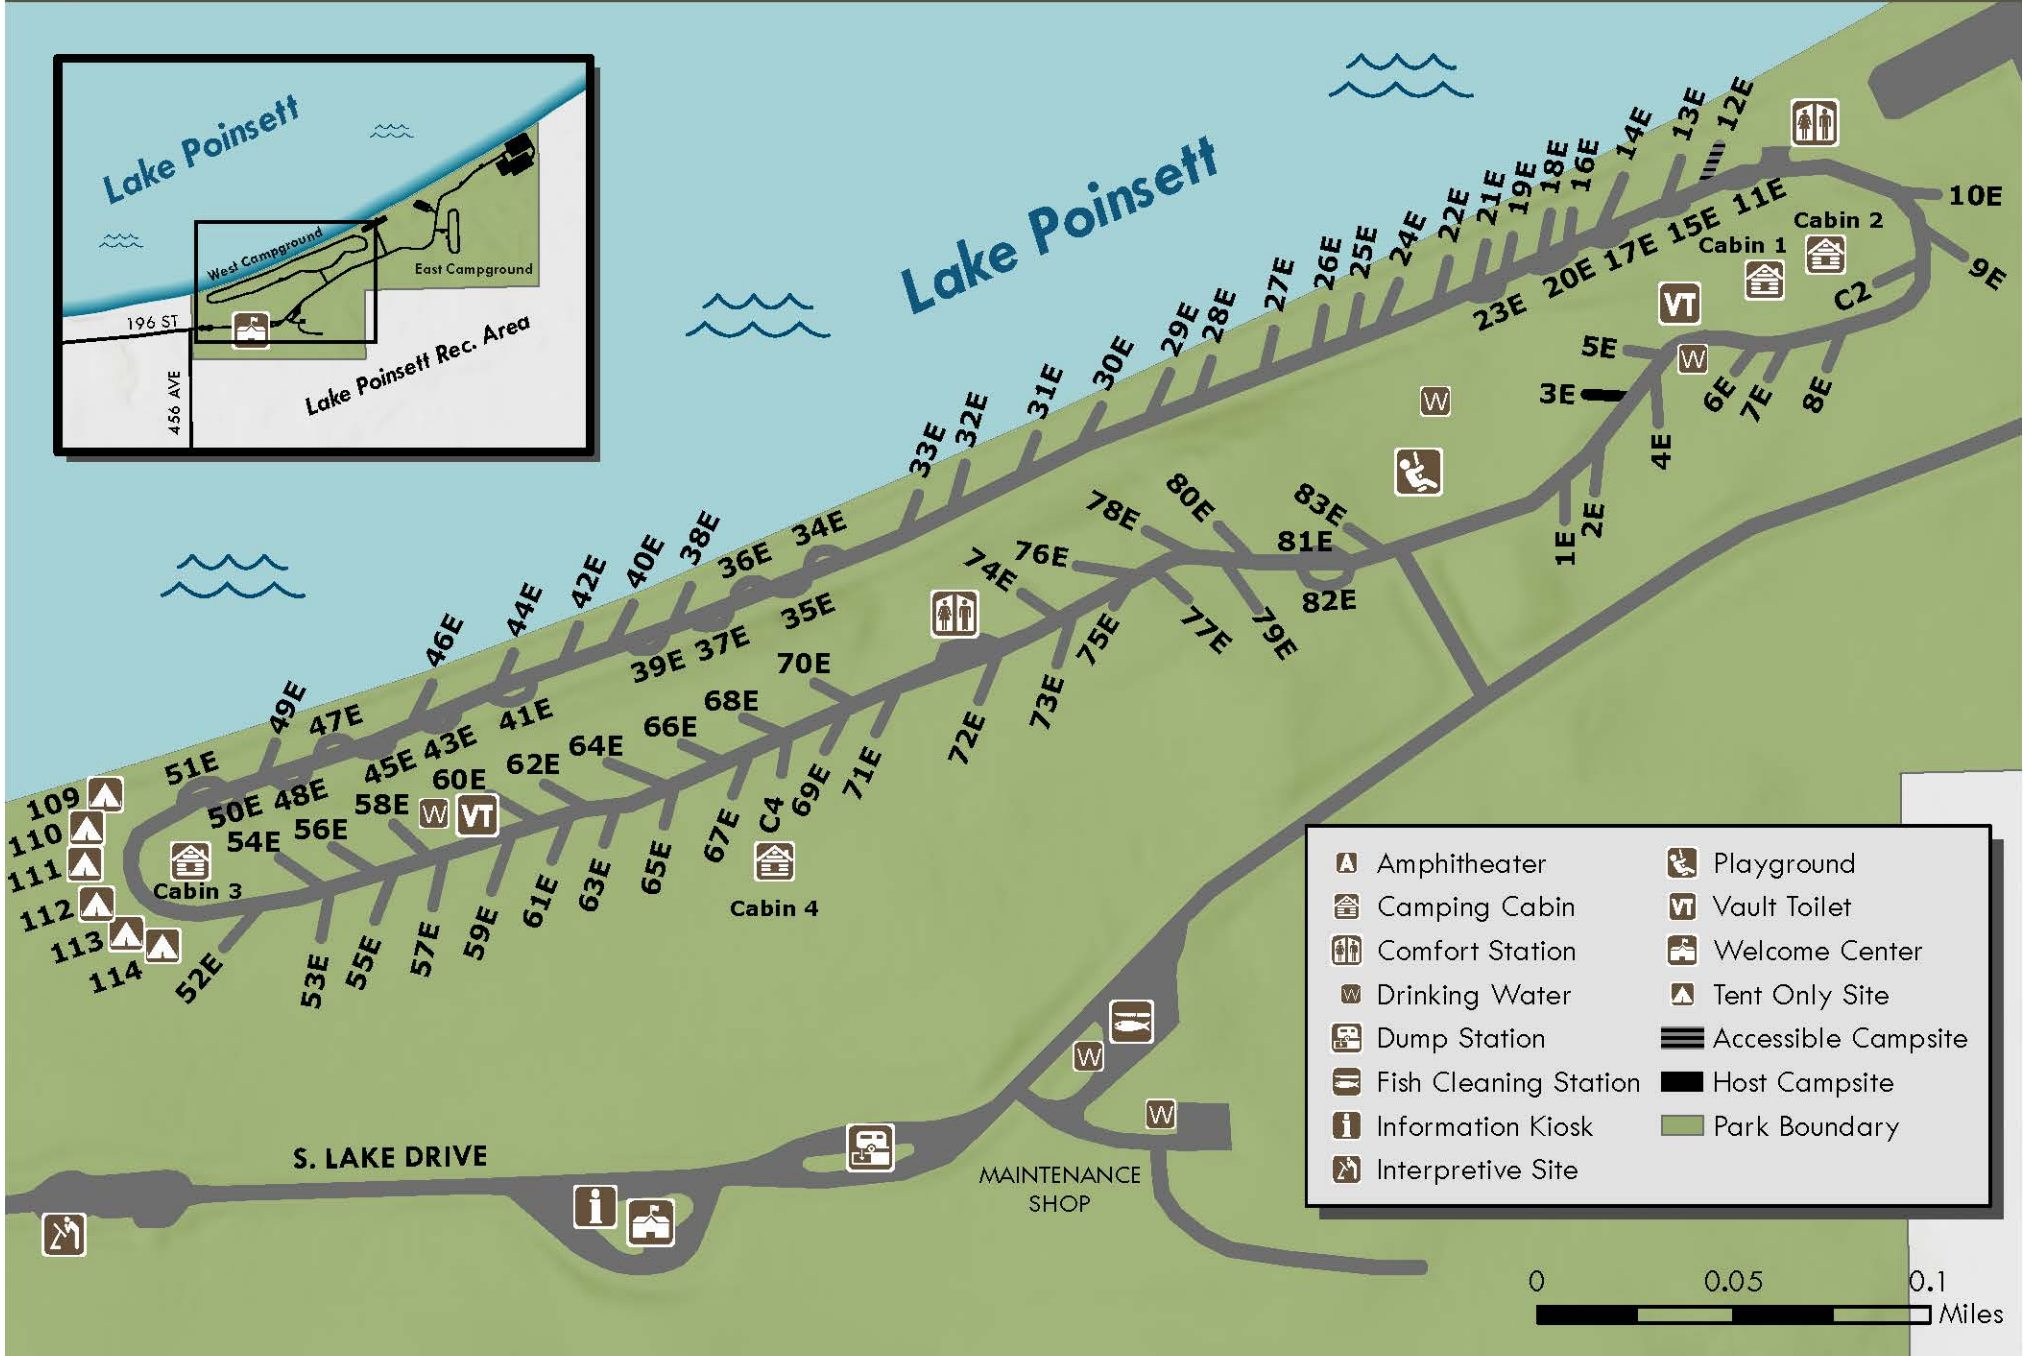

LAKE POINSETT EAST CAMPGROUND

	Basketball		Playground
	Comfort Station		Swimming Beach
	Disc Golf		Vault Toilet
	Drinking Water		Volleyball
	Horseshoes		Accessible Campsite
	Picnic Shelter		Host Campsite
			Park Boundary

LAKE POINSETT WEST CAMPGROUND

March 2022
Arlington, SD

- | | | | |
|--|-----------------------|--|---------------------|
| | Amphitheater | | Playground |
| | Camping Cabin | | Vault Toilet |
| | Comfort Station | | Welcome Center |
| | Drinking Water | | Tent Only Site |
| | Dump Station | | Accessible Campsite |
| | Fish Cleaning Station | | Host Campsite |
| | Information Kiosk | | Park Boundary |
| | Interpretive Site | | |