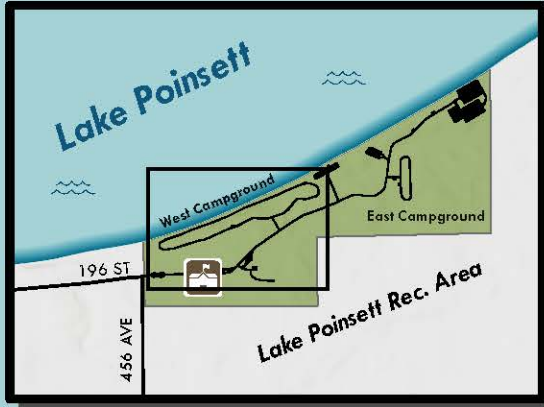

LAKE POINSETT EAST CAMPGROUND

	Basketball		Playground
	Comfort Station		Swimming Beach
	Disc Golf		Vault Toilet
	Drinking Water		Volleyball
	Horseshoes		Accessible Campsite
	Picnic Shelter		Host Campsite
			Park Boundary

LAKE POINSETT WEST CAMPGROUND

March 2022
Arlington, SD

- | | | | |
|--|-----------------------|--|---------------------|
| | Amphitheater | | Playground |
| | Camping Cabin | | Vault Toilet |
| | Comfort Station | | Welcome Center |
| | Drinking Water | | Tent Only Site |
| | Dump Station | | Accessible Campsite |
| | Fish Cleaning Station | | Host Campsite |
| | Information Kiosk | | Park Boundary |
| | Interpretive Site | | |