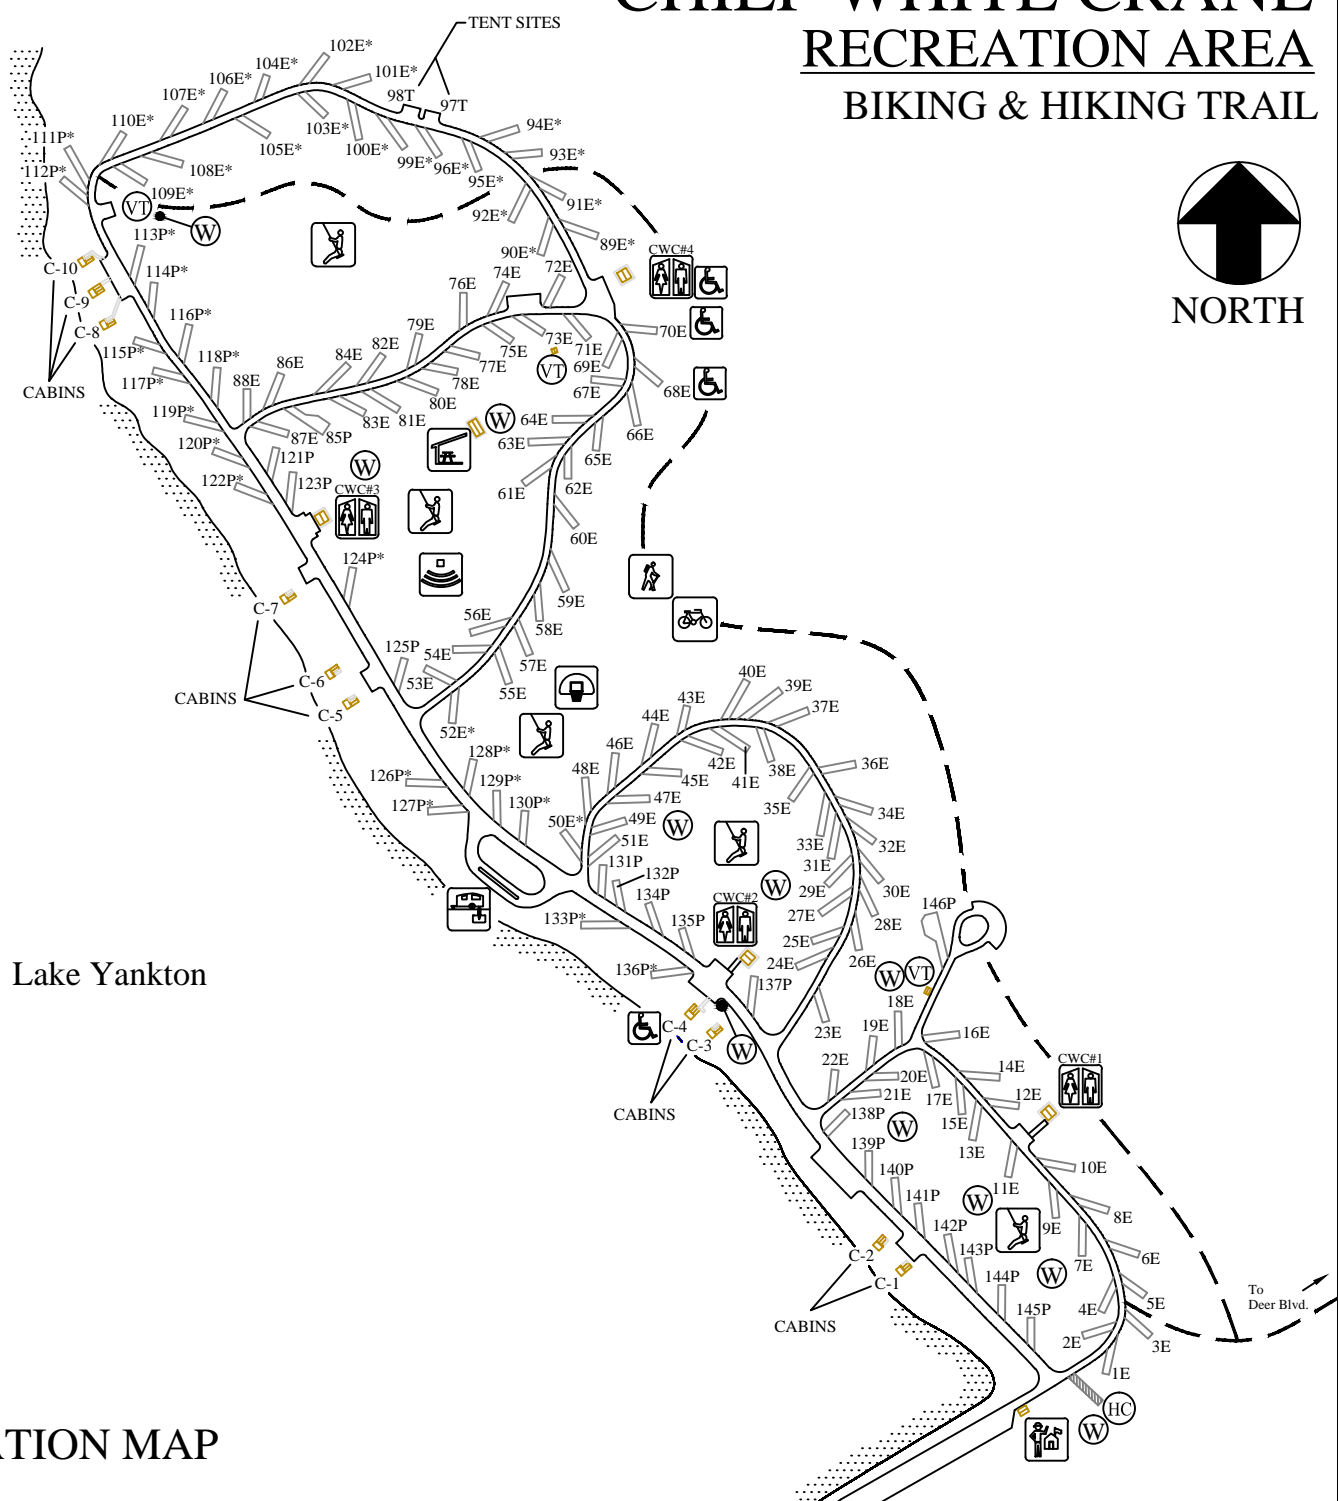

# CHIEF WHITE CRANE RECREATION AREA

## BIKING & HIKING TRAIL

Lake Yankton

### LOCATION MAP

	HIKING TRAIL		BEACH		
	BIKE TRAIL		PICNIC AREA		
	ENTRANCE STATION		PLAYGROUND		BOAT RAMP
	CONCESSIONAIRE		VAULT TOILET		AMPHITHEATER
	DRINKING WATER		DRINKING WATER		