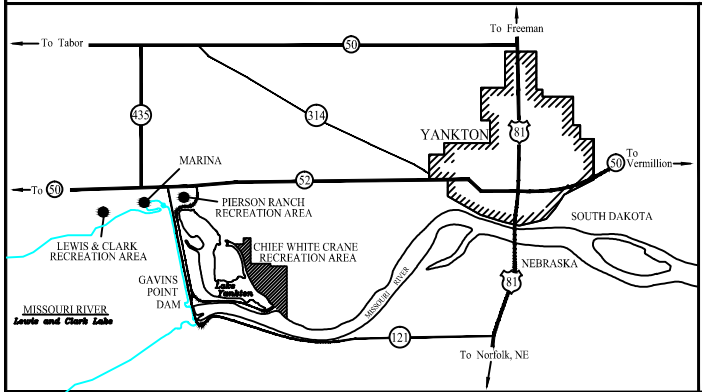

# CHIEF WHITE CRANE RECREATION AREA

## BIKING & HIKING TRAIL

Lake Yankton

### LOCATION MAP

	HIKING TRAIL		BEACH		
	BIKE TRAIL		PICNIC AREA		
	ENTRANCE STATION		PLAYGROUND		BOAT RAMP
	CONCESSIONAIRE		VAULT TOILET		AMPHITHEATER
	DRINKING WATER		DRINKING WATER		