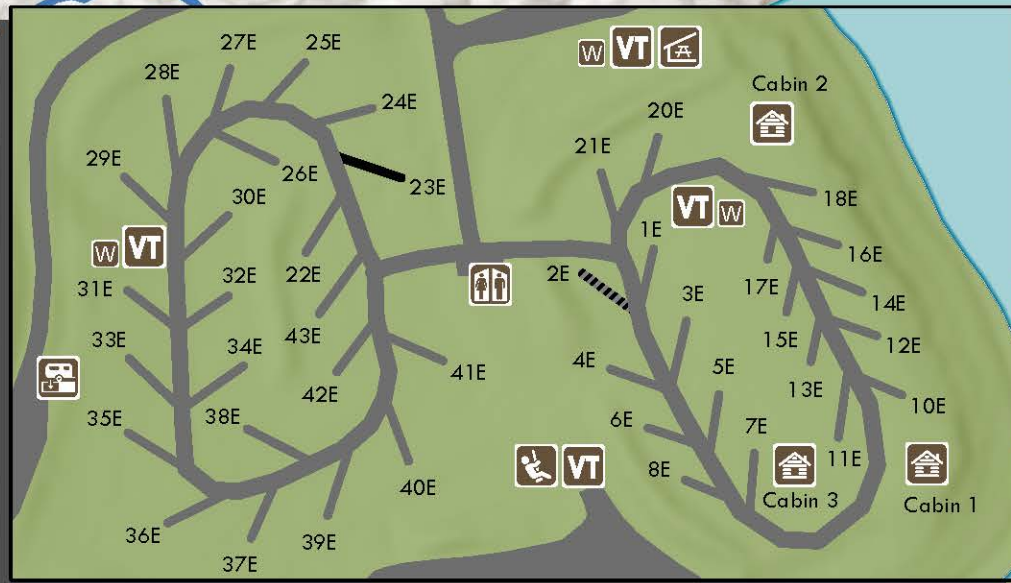

# BURYANEK RECREATION AREA

June 2022  
Burke, SD

Amphitheater	Playground
Boat Ramp	Shorefishing
Camping Cabin	Swimming Beach
Comfort Station	Vault Toilet
Dock	Group Camping Area
Drinking Water	Dump Station
Entrance Booth	Host Campsite
Fish Cleaning Station	Accessible Campsite
Picnic Shelter	Park Boundary
	Game Production Area

0 0.1 Miles

605.337.2587

SnakeCreek@state.sd.us