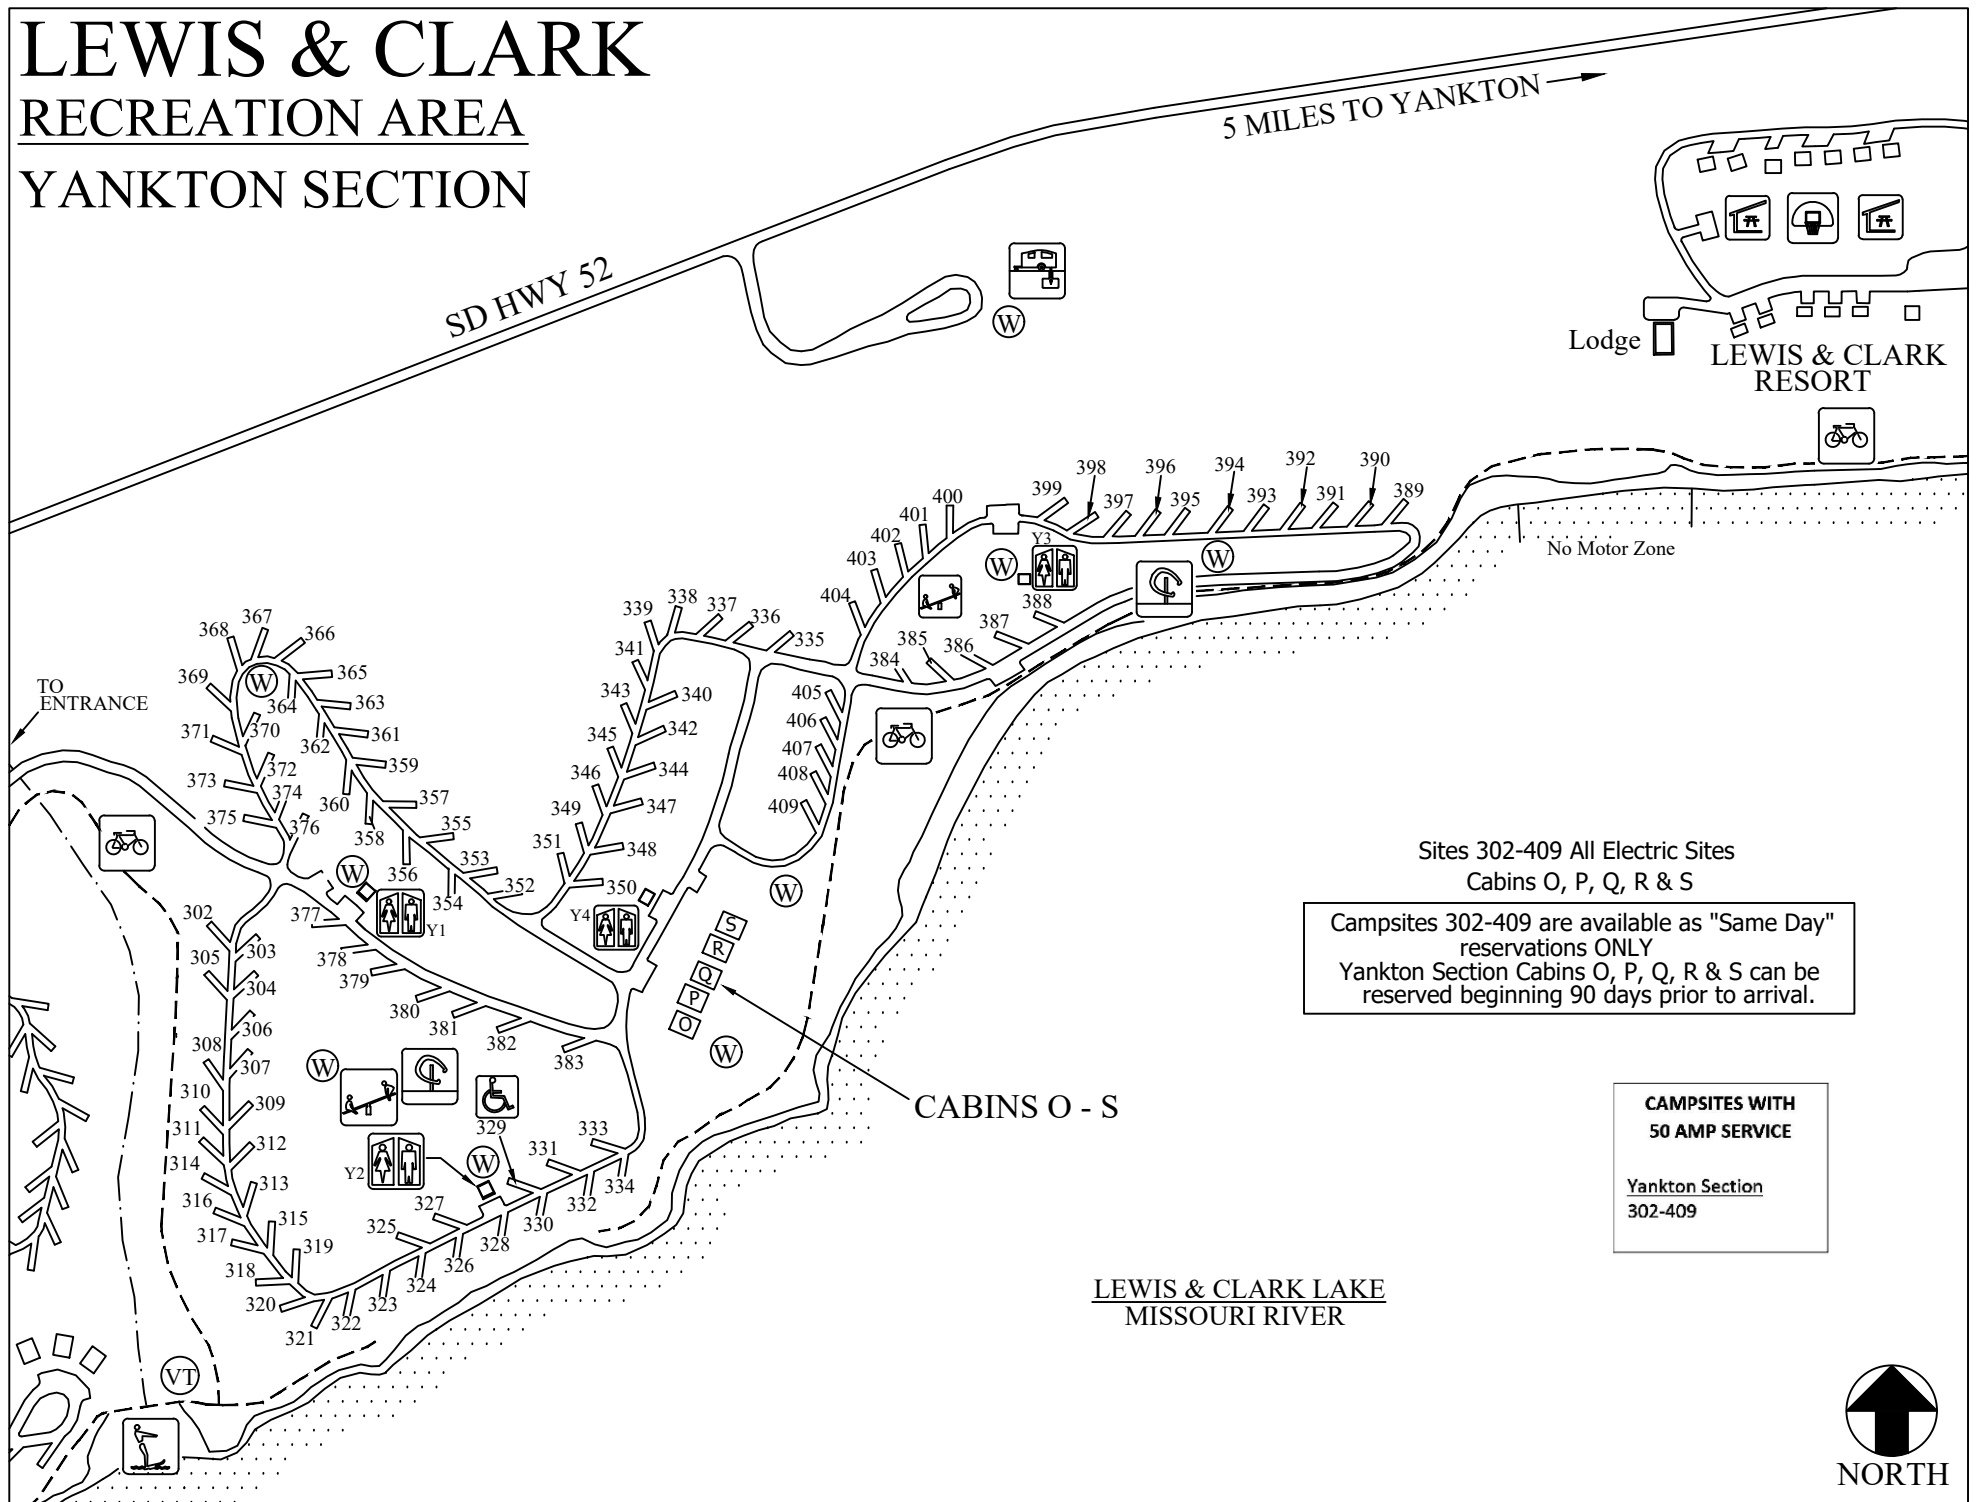

LEWIS & CLARK RECREATION AREA YANKTON SECTION

Sites 302-409 All Electric Sites
Cabins O, P, Q, R & S

Campsites 302-409 are available as "Same Day"
reservations ONLY
Yankton Section Cabins O, P, Q, R & S can be
reserved beginning 90 days prior to arrival.

**CAMPsites WITH
50 AMP SERVICE**

Yankton Section
302-409

NORTH