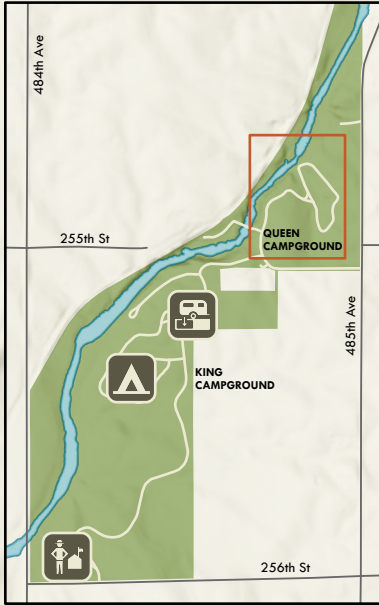

PALISADES QUEEN CAMPGROUND

	Accessible Facility		Entrance Booth		Vault Toilet
	Amphitheater		Picnic Shelter		Water
	Dump Station		Playground		Park Boundary
	Campground		Restroom/Shower		Private Land
	Camping Cabin		Tent-Only Site	*Campsites designated with an 'E' are electric sites	