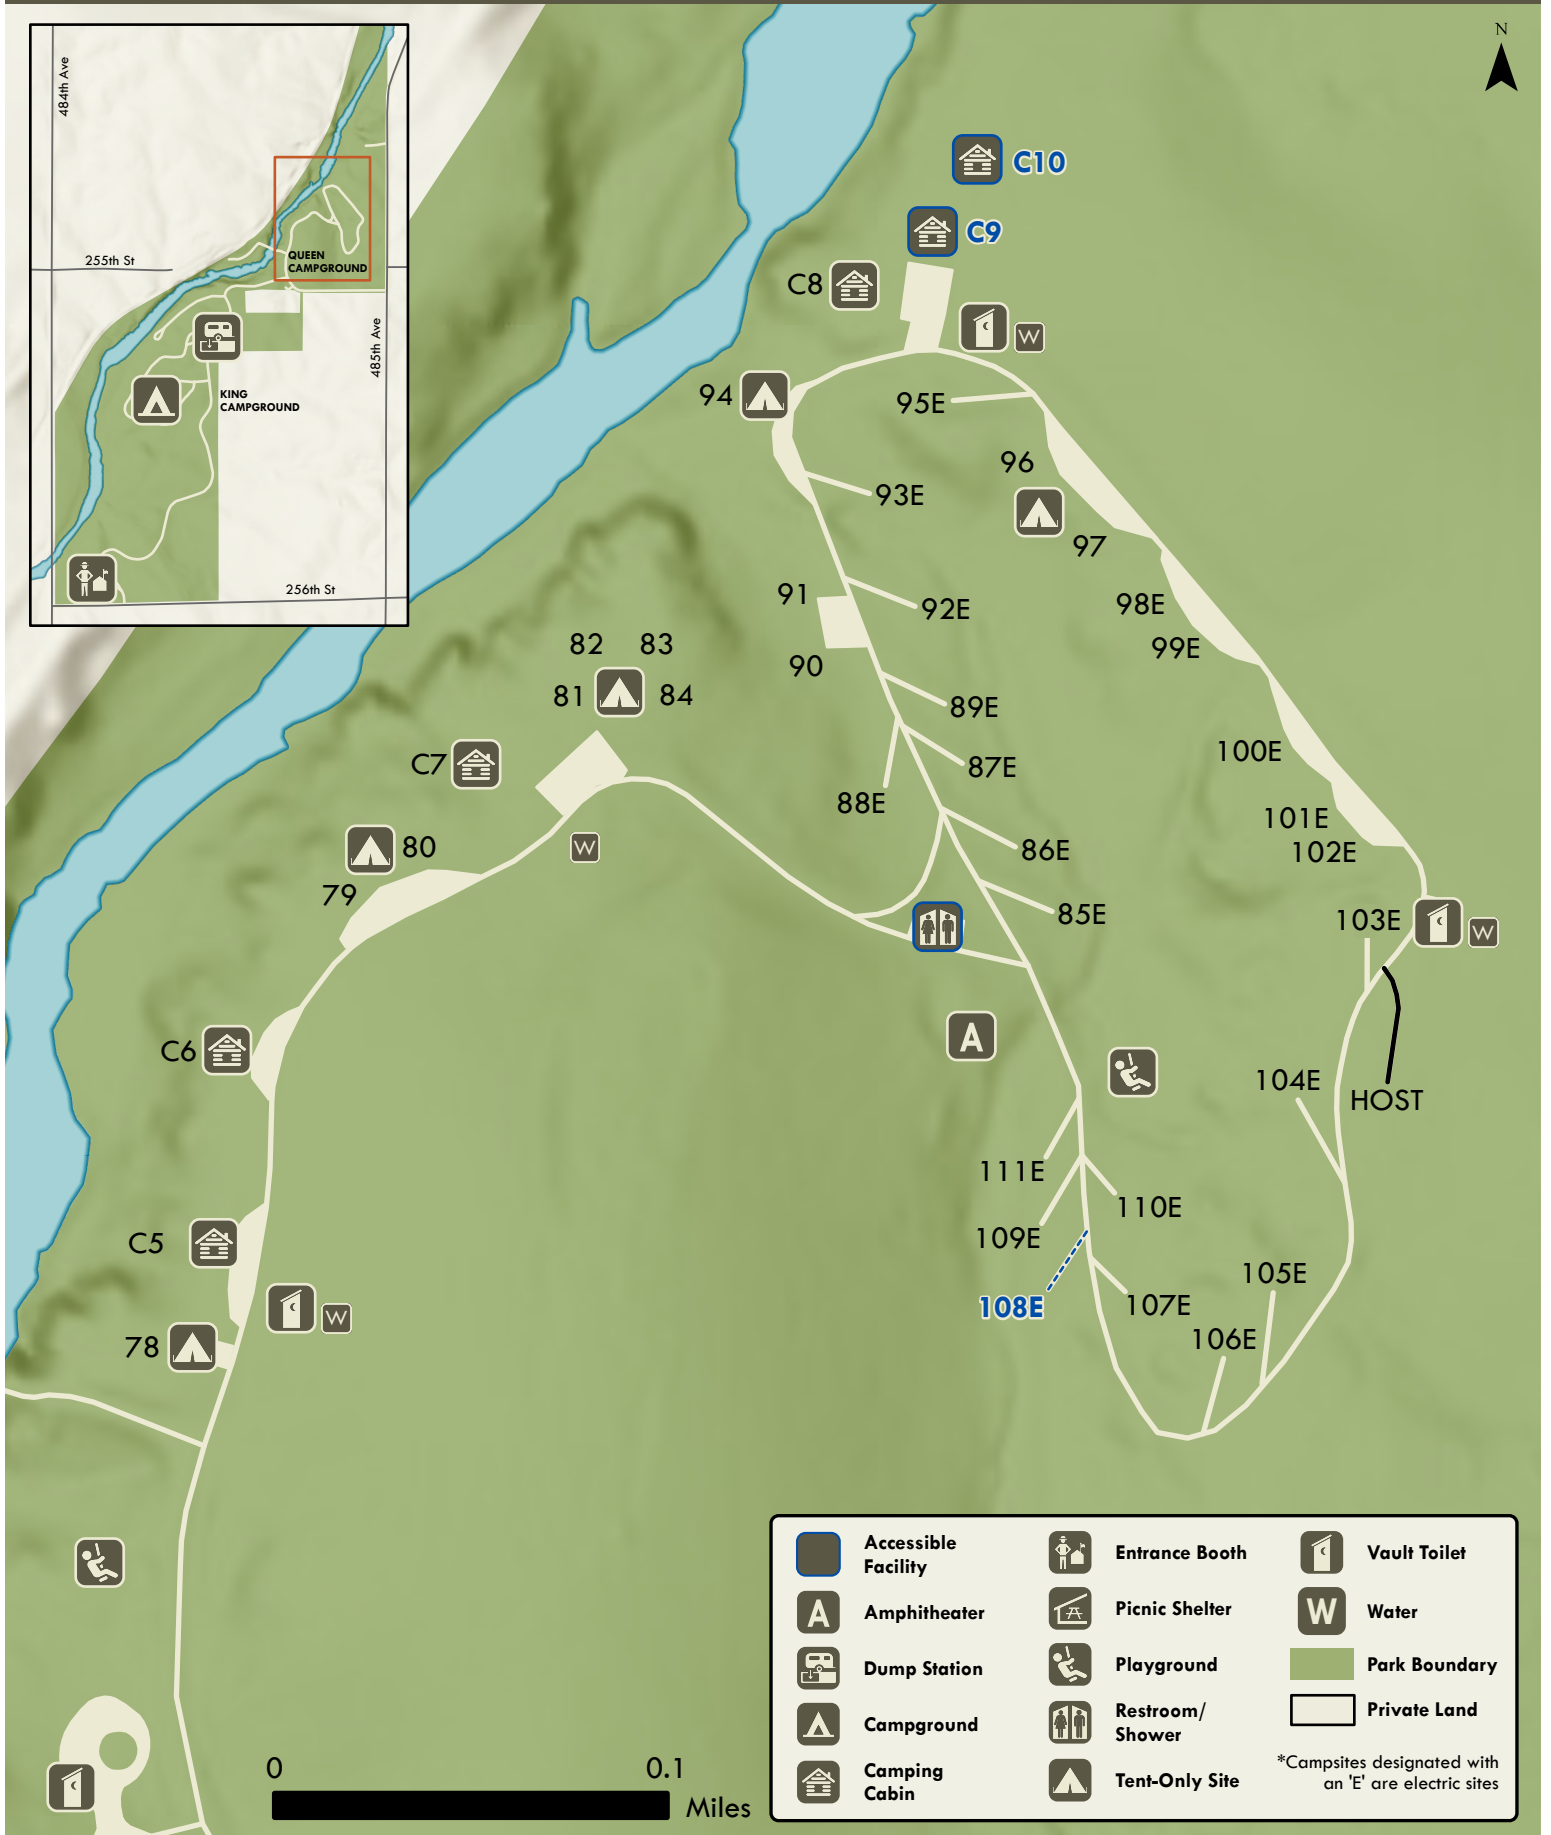

PALISADES QUEEN CAMPGROUND

	Accessible Facility		Entrance Booth		Vault Toilet
	Amphitheater		Picnic Shelter		Water
	Dump Station		Playground		Park Boundary
	Campground		Restroom/Shower		Private Land
	Camping Cabin		Tent-Only Site	*Campsites designated with an 'E' are electric sites	