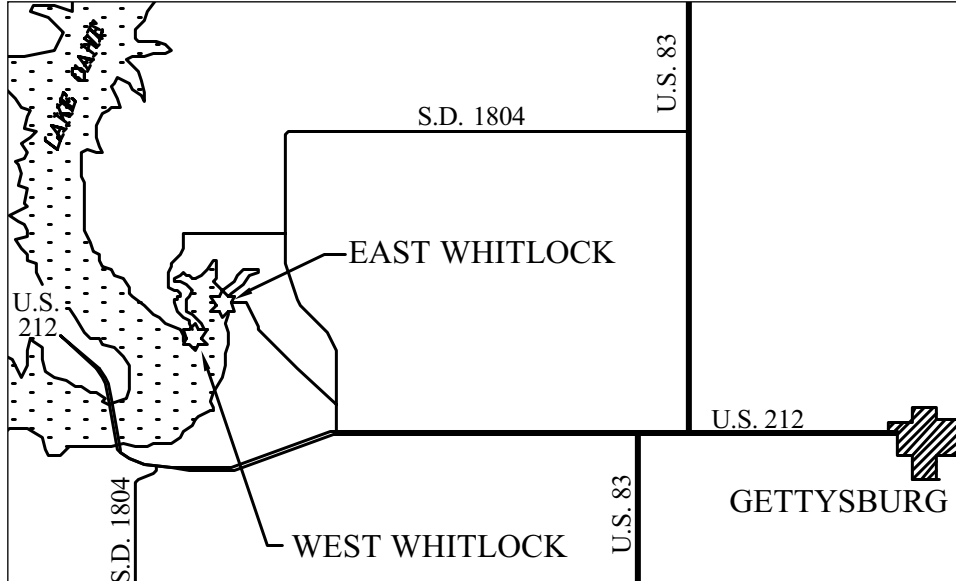

Location Map

West Whitlock Recreation Area
18 miles west of Gettysburg off US 212
☎ (605) 765-9410

South Dakota
State Parks
www.sdgp.info/Parks