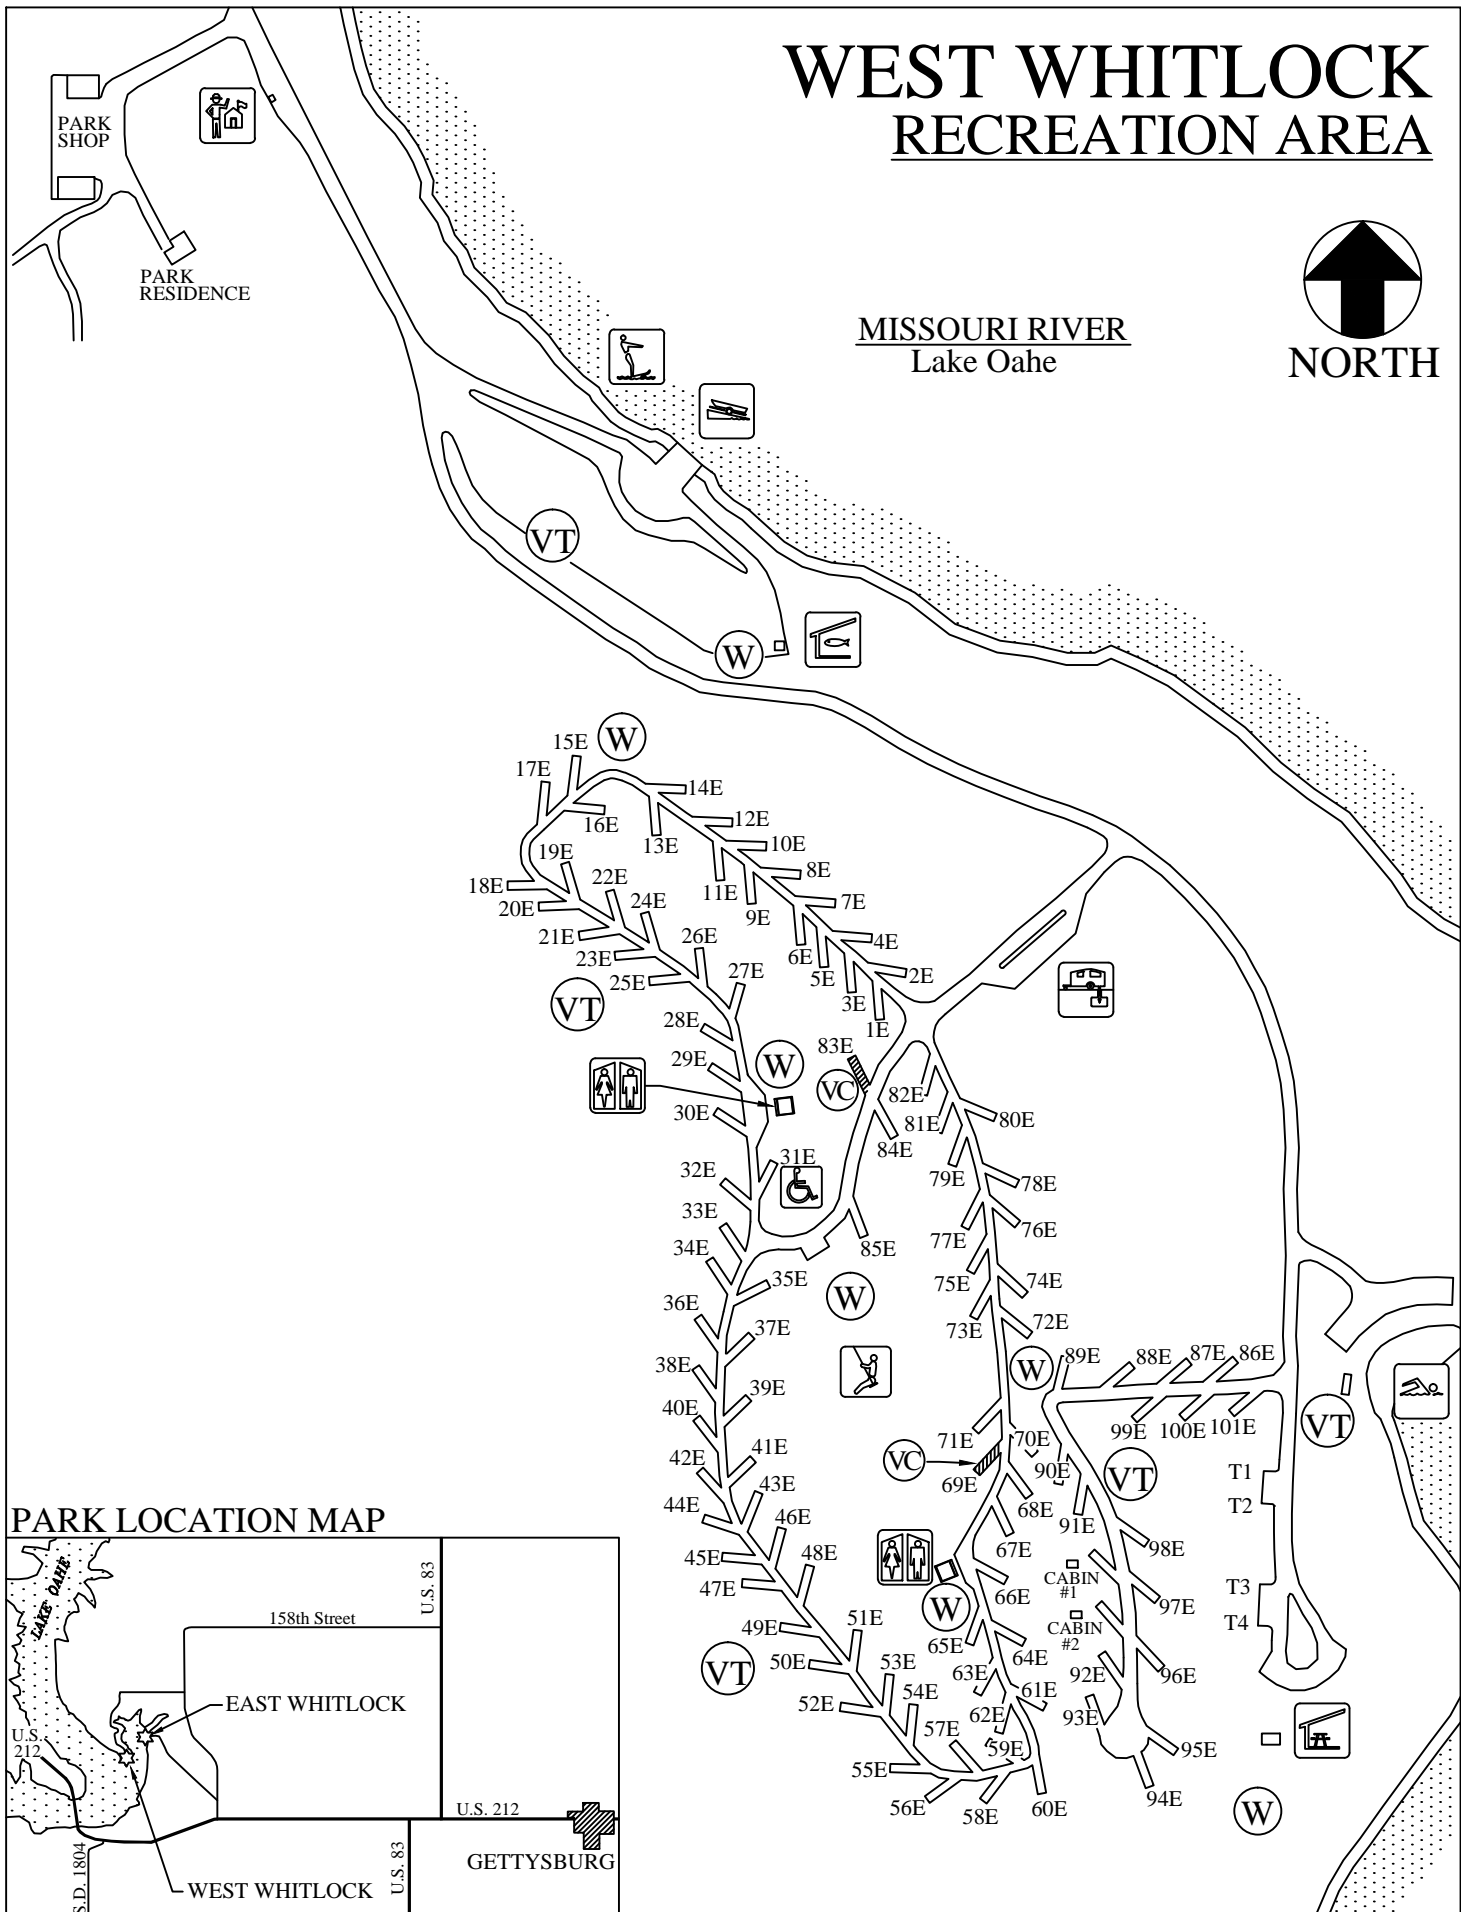

WEST WHITLOCK RECREATION AREA

MISSOURI RIVER
Lake Oahe

PARK LOCATION MAP