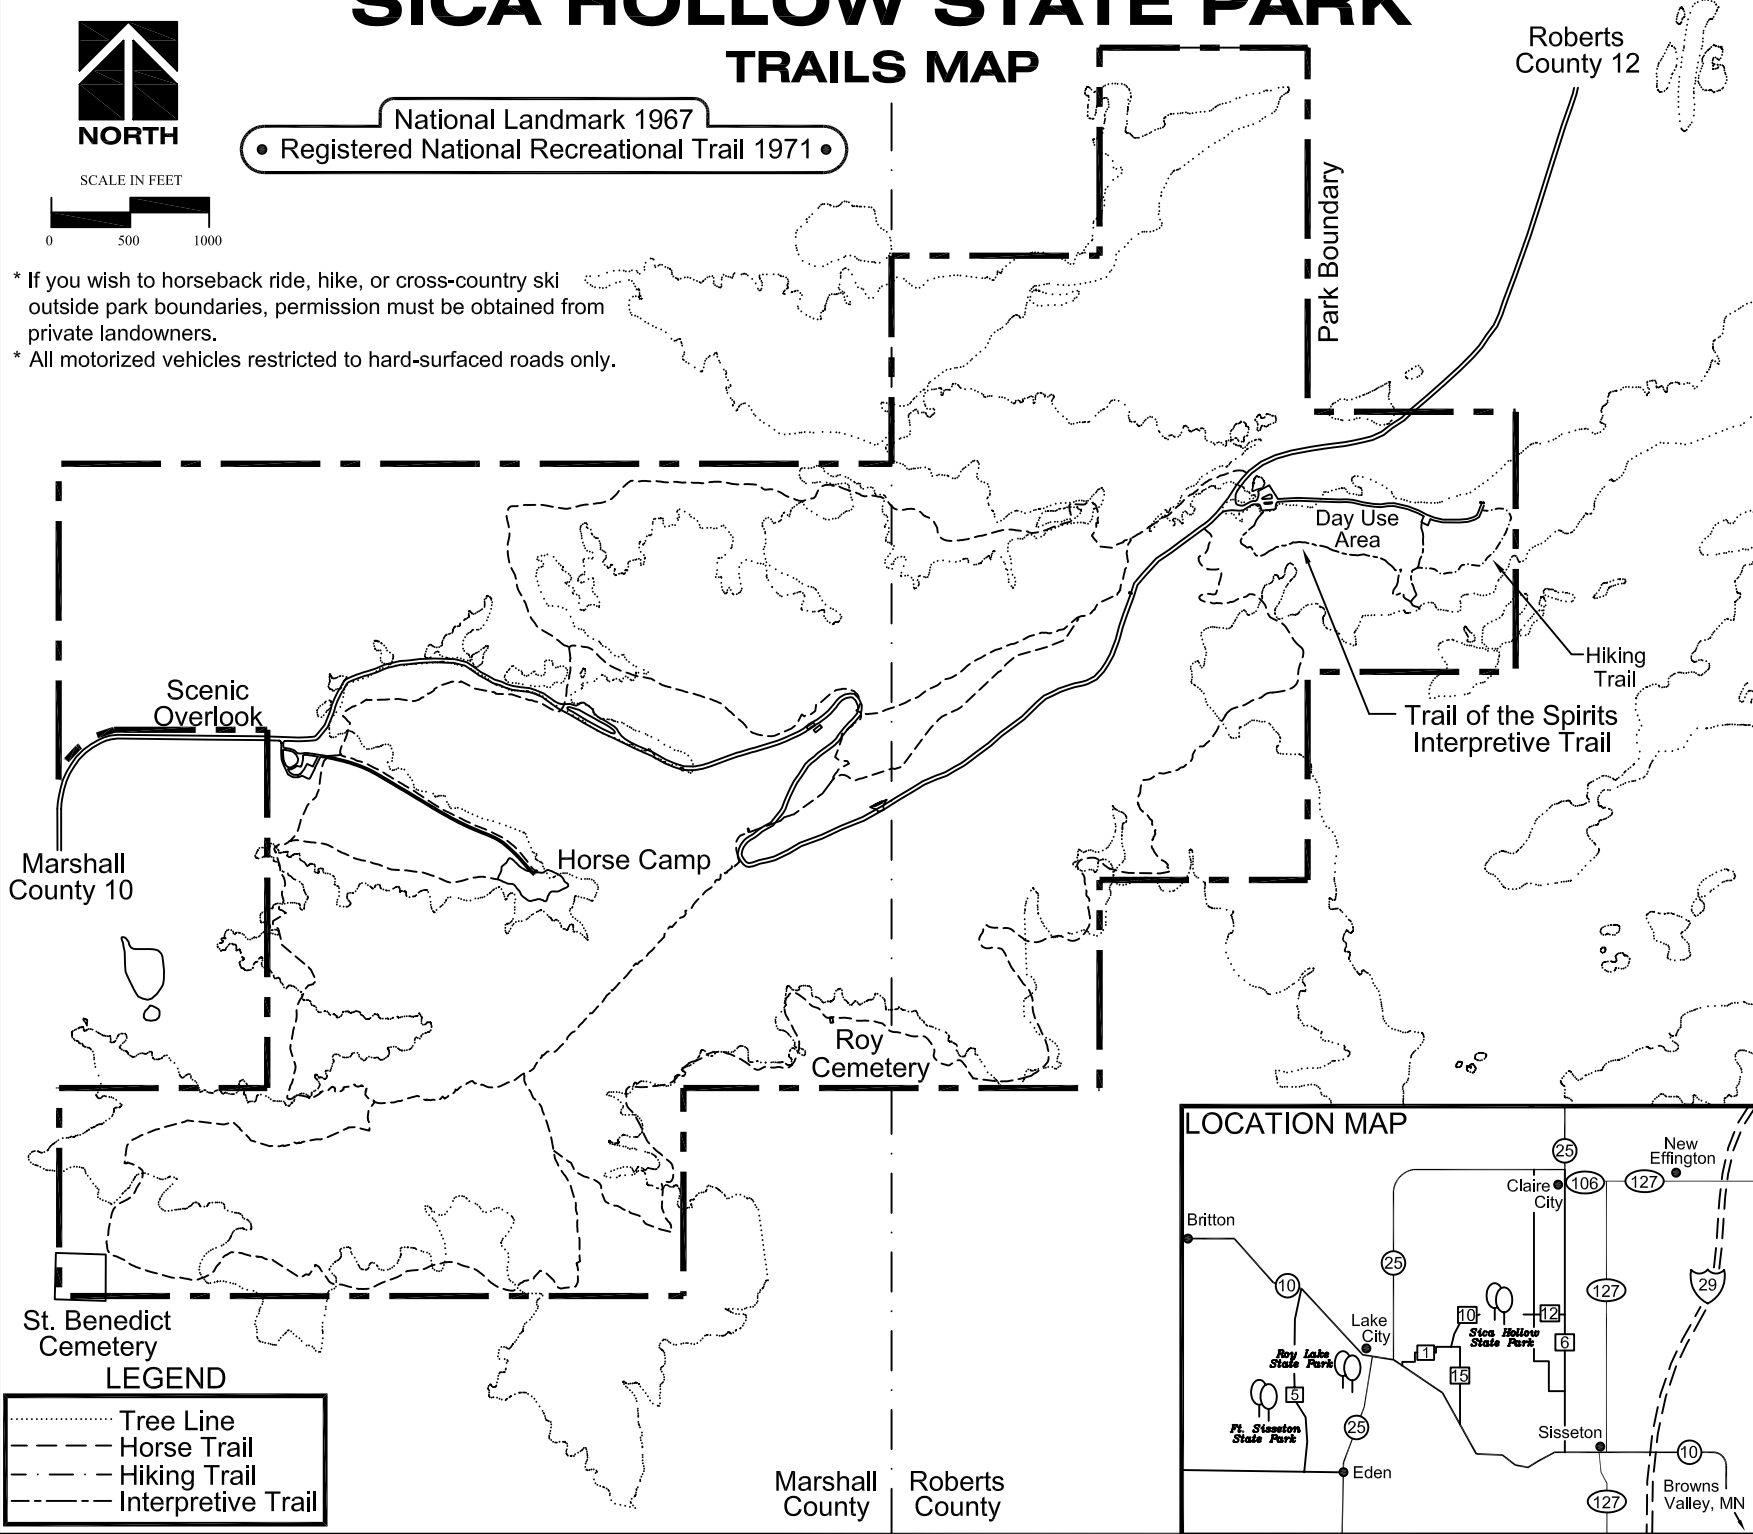

SICA HOLLOW STATE PARK

TRAILS MAP

SCALE IN FEET

National Landmark 1967
 • Registered National Recreational Trail 1971 •

* If you wish to horseback ride, hike, or cross-country ski outside park boundaries, permission must be obtained from private landowners.
 * All motorized vehicles restricted to hard-surfaced roads only.

LEGEND

- Tree Line
- Horse Trail
- - - - - Hiking Trail
- Interpretive Trail