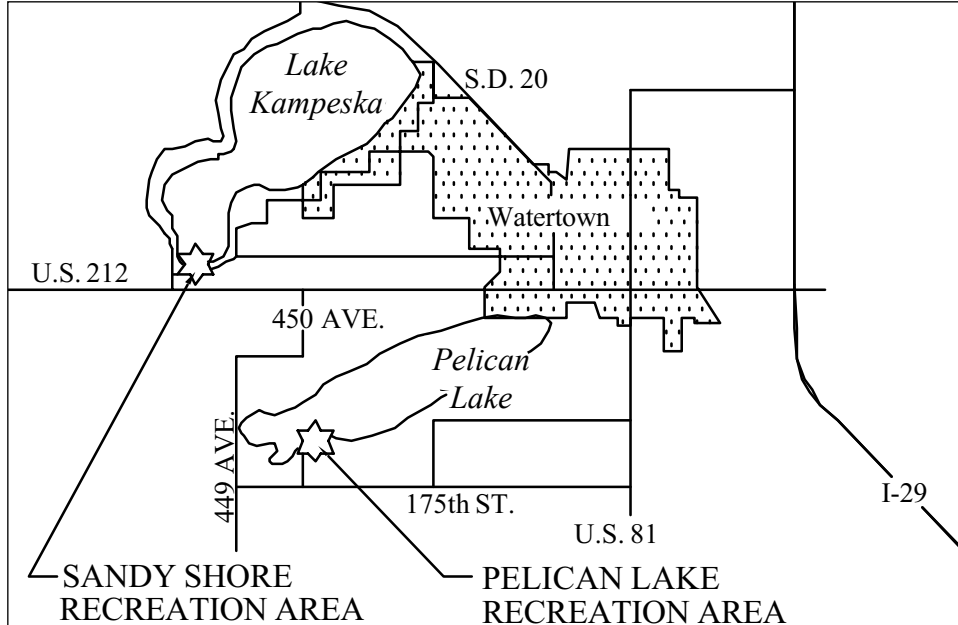

Location Map

Pelican Lake Recreation Area

9 miles SW of Watertown off US 212

☎ (605) 882-5200

South Dakota
State Parks
www.sdgp.info/Parks