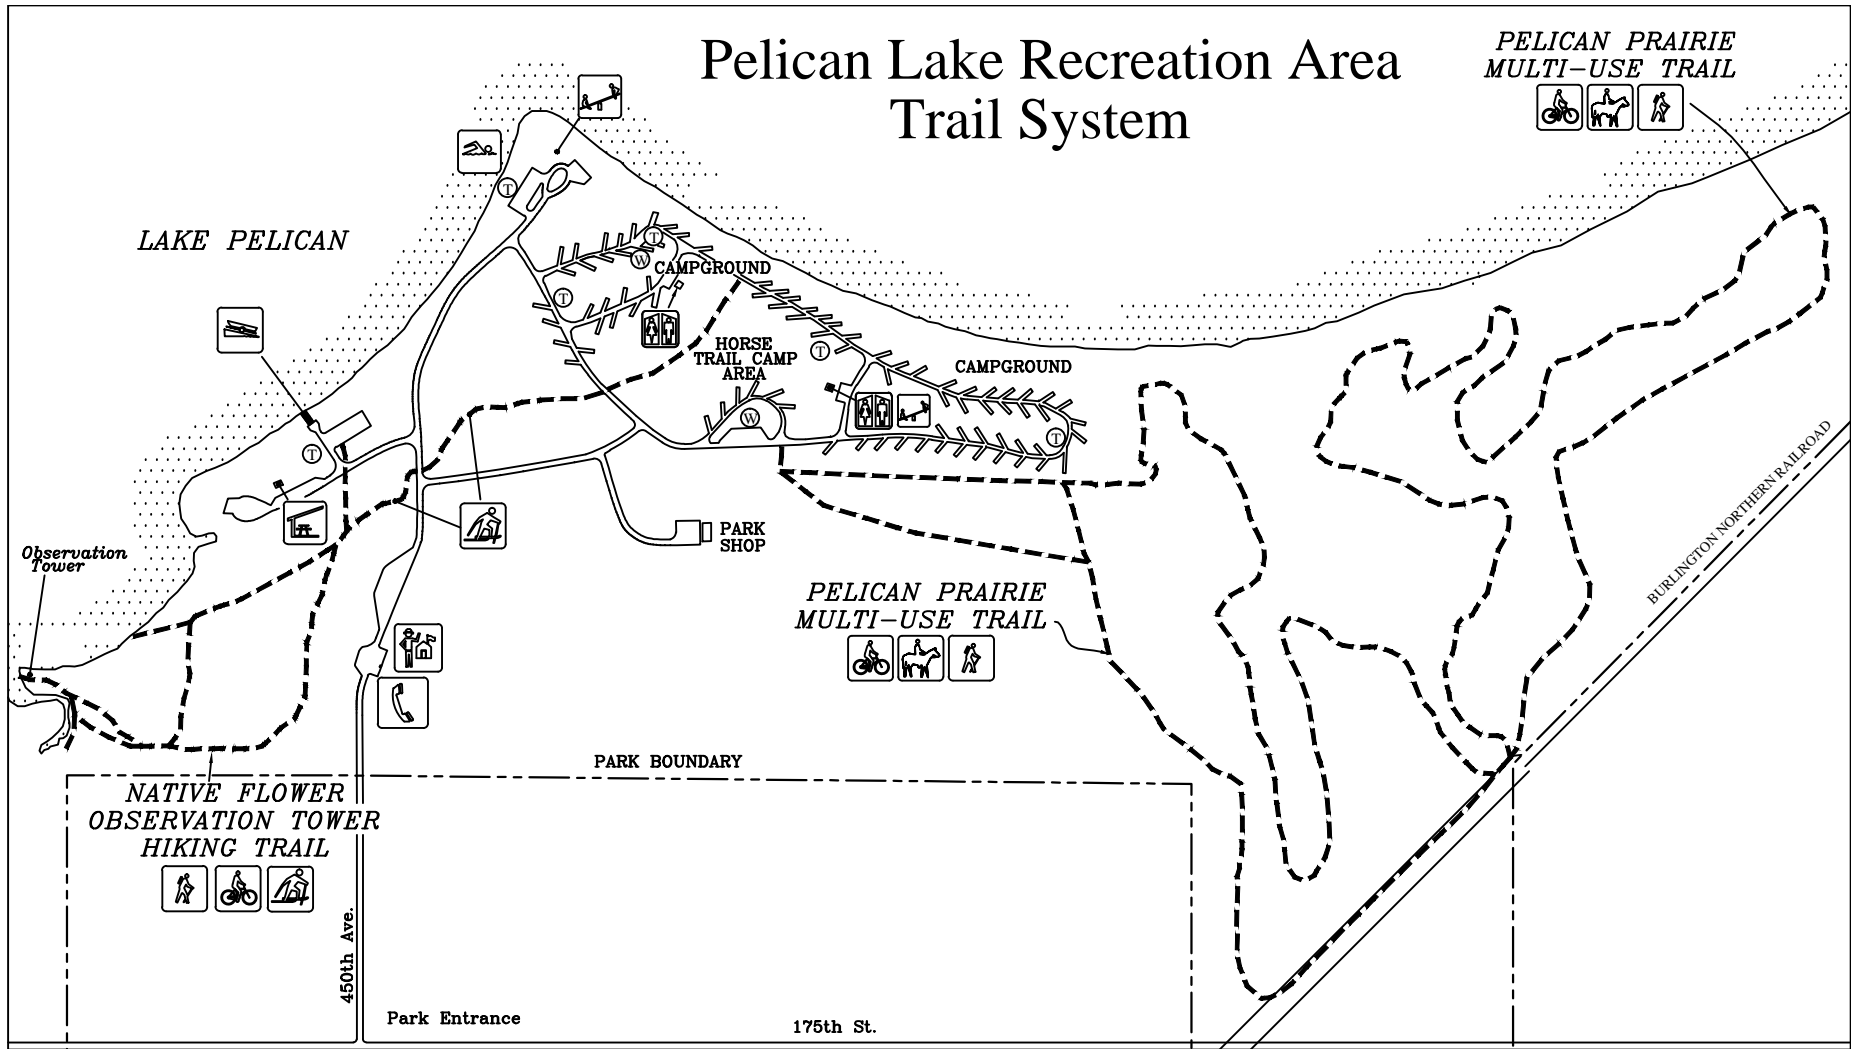

# Pelican Lake Recreation Area Trail System

PELICAN PRAIRIE  
MULTI-USE TRAIL

- |  |              |  |                  |  |                 |
|--|--------------|--|------------------|--|-----------------|
|  | HIKING TRAIL |  | ENTRANCE STATION |  | PLAYGROUND      |
|  | BIKE TRAIL   |  | TELEPHONE        |  | PICNIC SHELTER  |
|  | SKI TRAIL    |  | BEACH            |  | COMFORT STATION |
|  | HORSE TRAIL  |  | BOAT RAMP        |  | VAULT TOILET    |
|  |              |  |                  |  | DRINKING WATER  |

# PELICAN LAKE RECREATION AREA

## CROSS COUNTRY SKI TRAIL

Pelican  
Lake

### PARK LOCATION MAP