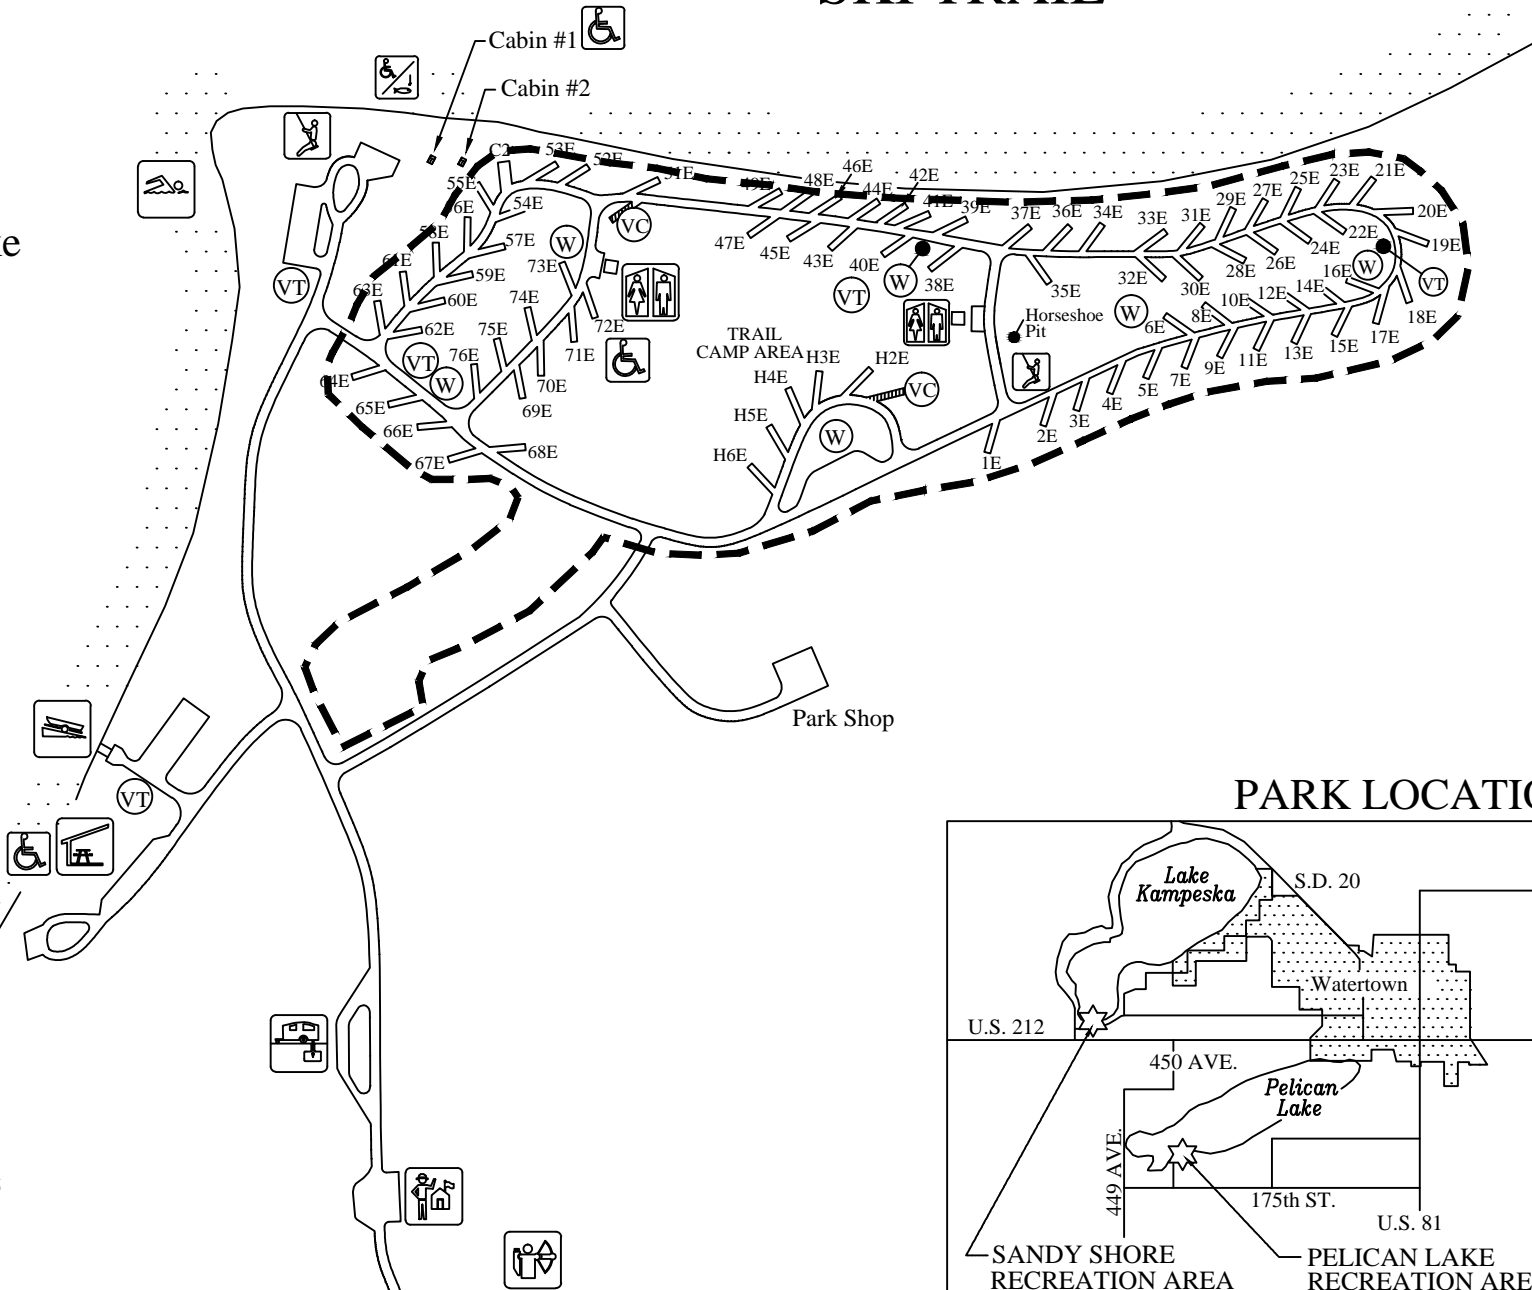

# Pelican Lake Recreation Area Trail System

PELICAN PRAIRIE  
MULTI-USE TRAIL

- |  |              |  |                  |  |                 |
|--|--------------|--|------------------|--|-----------------|
|  | HIKING TRAIL |  | ENTRANCE STATION |  | PLAYGROUND      |
|  | BIKE TRAIL   |  | TELEPHONE        |  | PICNIC SHELTER  |
|  | SKI TRAIL    |  | BEACH            |  | COMFORT STATION |
|  | HORSE TRAIL  |  | BOAT RAMP        |  | VAULT TOILET    |
|  |              |  |                  |  | DRINKING WATER  |

# PELICAN LAKE RECREATION AREA

## CROSS COUNTRY SKI TRAIL

Pelican  
Lake

### PARK LOCATION MAP