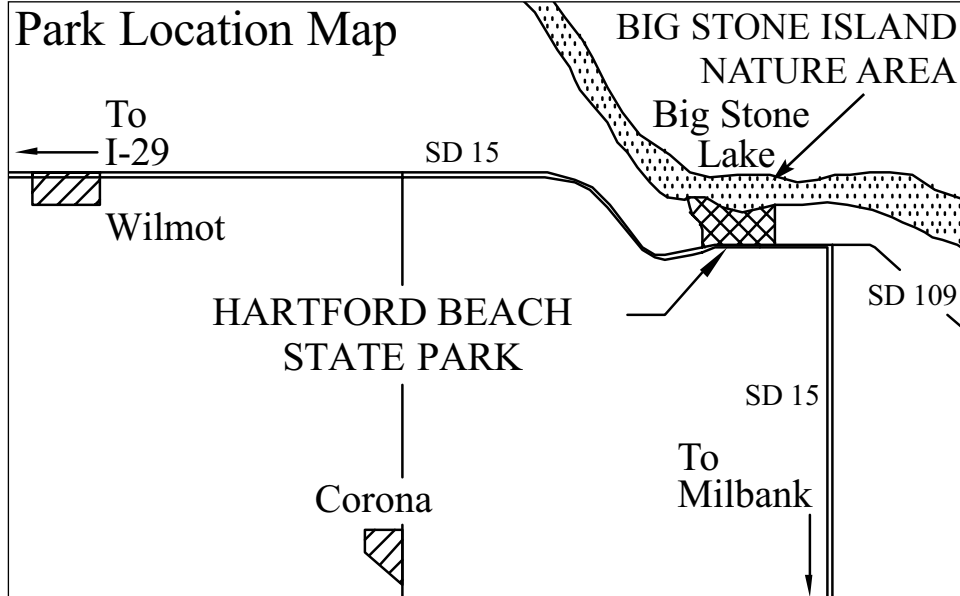

Location Map

Hartford Beach State Park

15 miles N of Milbank off SD 15

☎ (605) 432-6374

South Dakota
State Parks
www.sdgfp.info/Parks