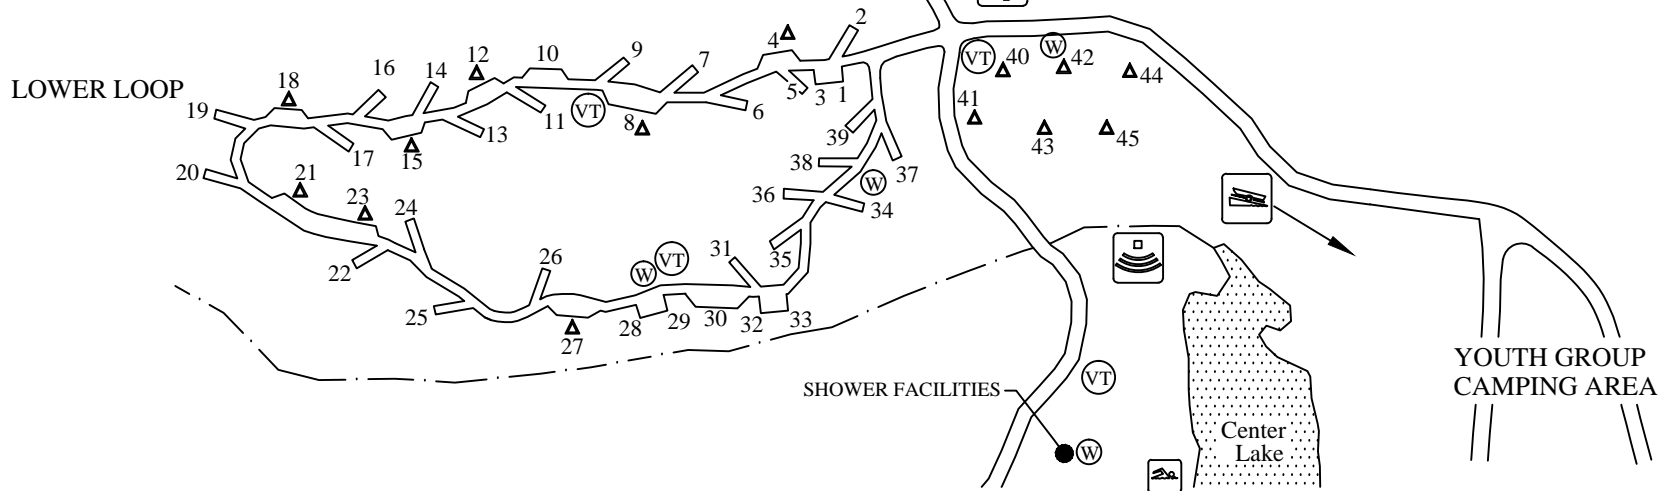

## CENTER LAKE CAMPGROUND

NORTH

RESERVED YOUTH GROUP CAMPING AREA

△ = TENT SITES ONLY

# Map Legend

Accessible Facilities

Accessible Fishing Dock

Amphitheater

Archery Trail

Bicycle Trail

Boat Ramp

Campground

Canoeing

Comfort Station

Cross-country Ski Trail

Disc Golf

Drinking Water

Dump Station

**E**

Electric Campsite

Entrance Station

Fish Cleaning Station

Fish Cleaning Table

Group Camping Area

Hiking Trail

Host Campsite  
(non-reservable)

Horse Trail/Horse Camp

Playground