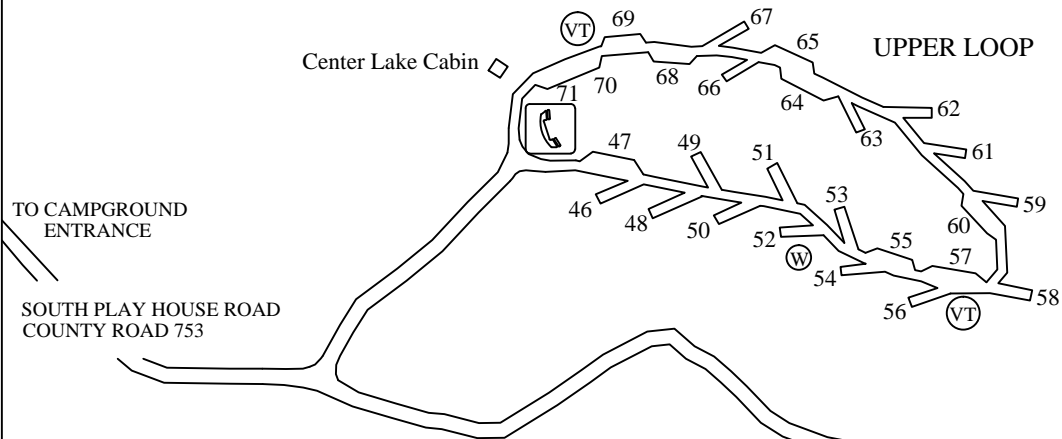

## CENTER LAKE CAMPGROUND

NORTH

RESERVED YOUTH GROUP CAMPING AREA

△ = TENT SITES ONLY

# Map Legend

Accessible Facilities

Accessible Fishing Dock

Amphitheater

Archery Trail

Bicycle Trail

Boat Ramp

Campground

Canoeing

Comfort Station

Cross-country Ski Trail

Disc Golf

Drinking Water

Dump Station

**E**

Electric Campsite

Picnic Area

Picnic Shelter

Resort/Concessionaire

Ski Beach

Sledding Area

Swim Beach

Telephone

Vault Toilet