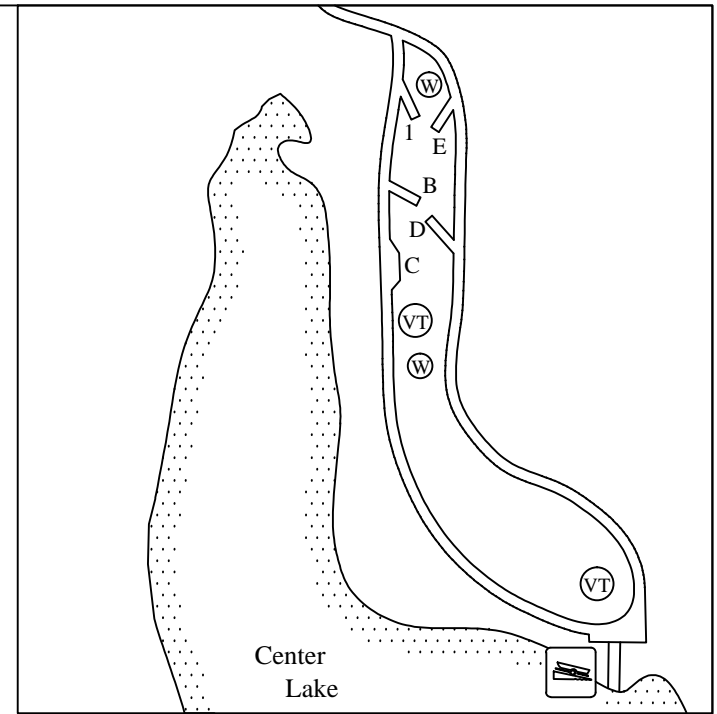

## CENTER LAKE CAMPGROUND

NORTH

RESERVED YOUTH GROUP CAMPING AREA

△ = TENT SITES ONLY

# Map Legend

Accessible Facilities

Accessible Fishing Dock

Amphitheater

Archery Trail

Bicycle Trail

Boat Ramp

Campground

Canoeing

Comfort Station

Cross-country Ski Trail

Disc Golf

Drinking Water

Dump Station

**E**

Electric Campsite

Picnic Area

Picnic Shelter

Resort/Concessionaire

Ski Beach

Sledding Area

Swim Beach

Telephone

Vault Toilet