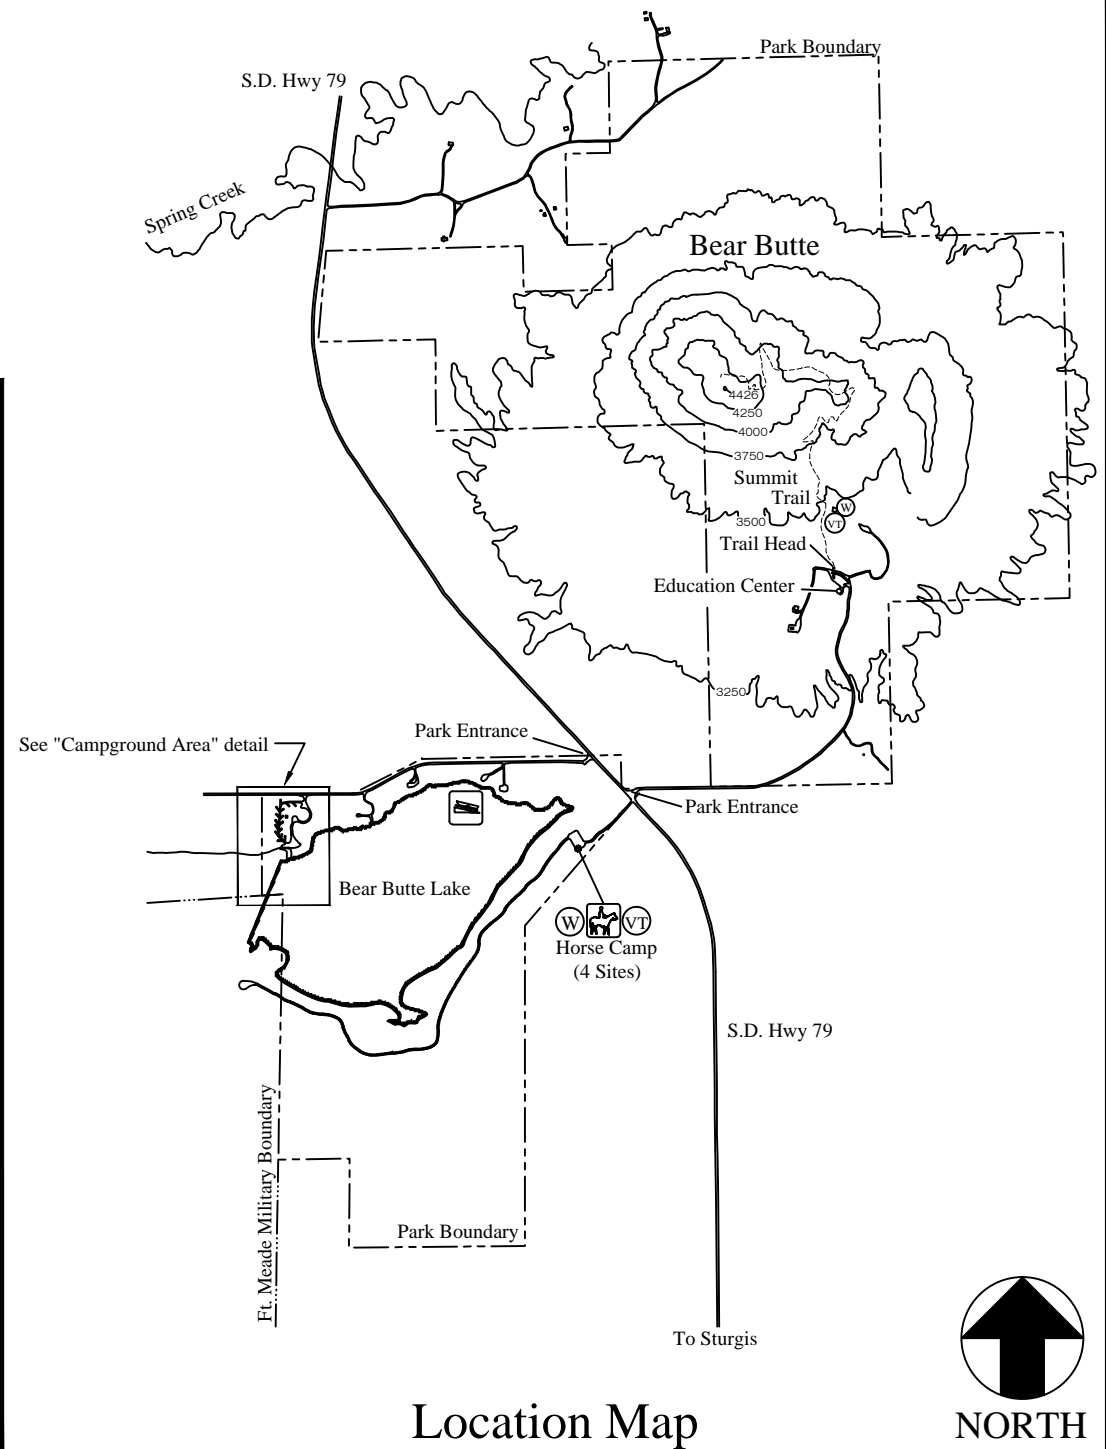

BEAR BUTTE STATE PARK

Map Legend

Accessible Facilities

Accessible Fishing Dock

Amphitheater

Archery Trail

Bicycle Trail

Boat Ramp

Campground

Canoeing

Comfort Station

Cross-country Ski Trail

Disc Golf

Drinking Water

Dump Station

E

Electric Campsite

Entrance Station

Fish Cleaning Station

Fish Cleaning Table

Group Camping Area

Hiking Trail

Host Campsite
(non-reservable)

Horse Trail/Horse Camp

Vault Toilet

Volunteer Campsites
(non-reservable)