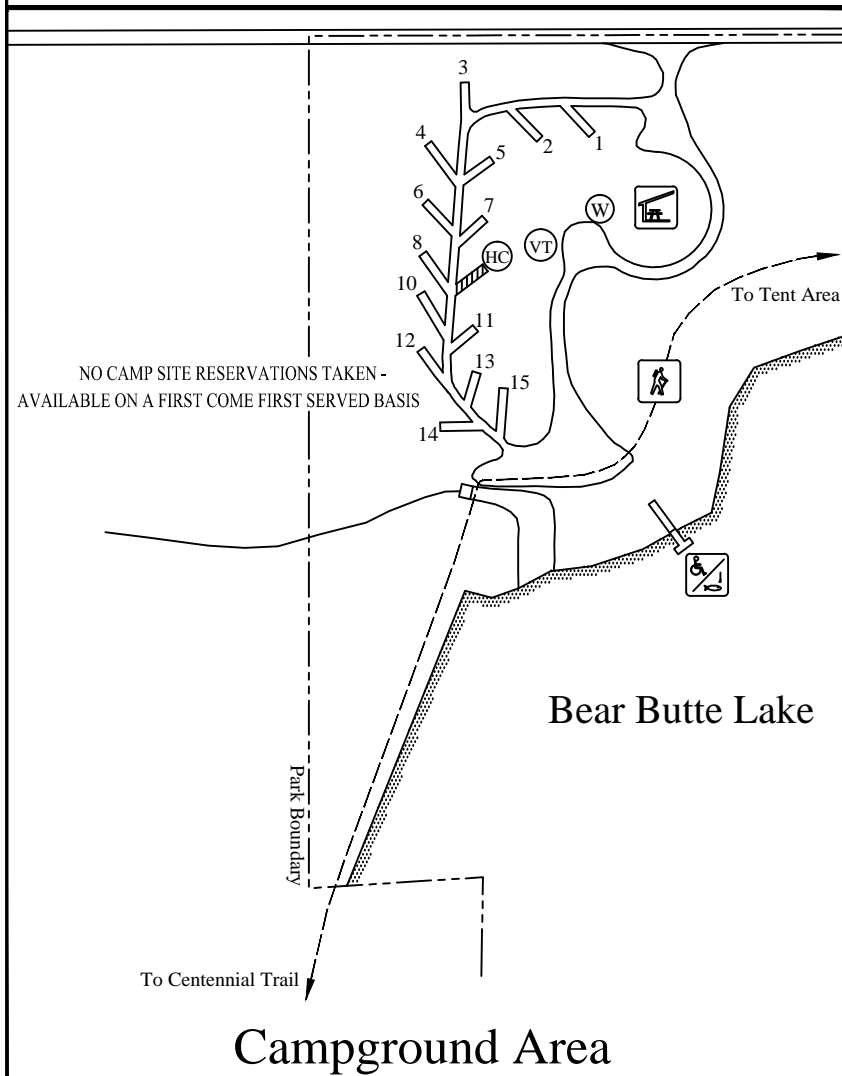

BEAR BUTTE STATE PARK

Map Legend

Accessible Facilities

Accessible Fishing Dock

Amphitheater

Archery Trail

Bicycle Trail

Boat Ramp

Campground

Canoeing

Comfort Station

Cross-country Ski Trail

Disc Golf

Drinking Water

Dump Station

E

Electric Campsite

Entrance Station

Fish Cleaning Station

Fish Cleaning Table

Group Camping Area

Hiking Trail

Host Campsite
(non-reservable)

Horse Trail/Horse Camp

Vault Toilet

Volunteer Campsites
(non-reservable)