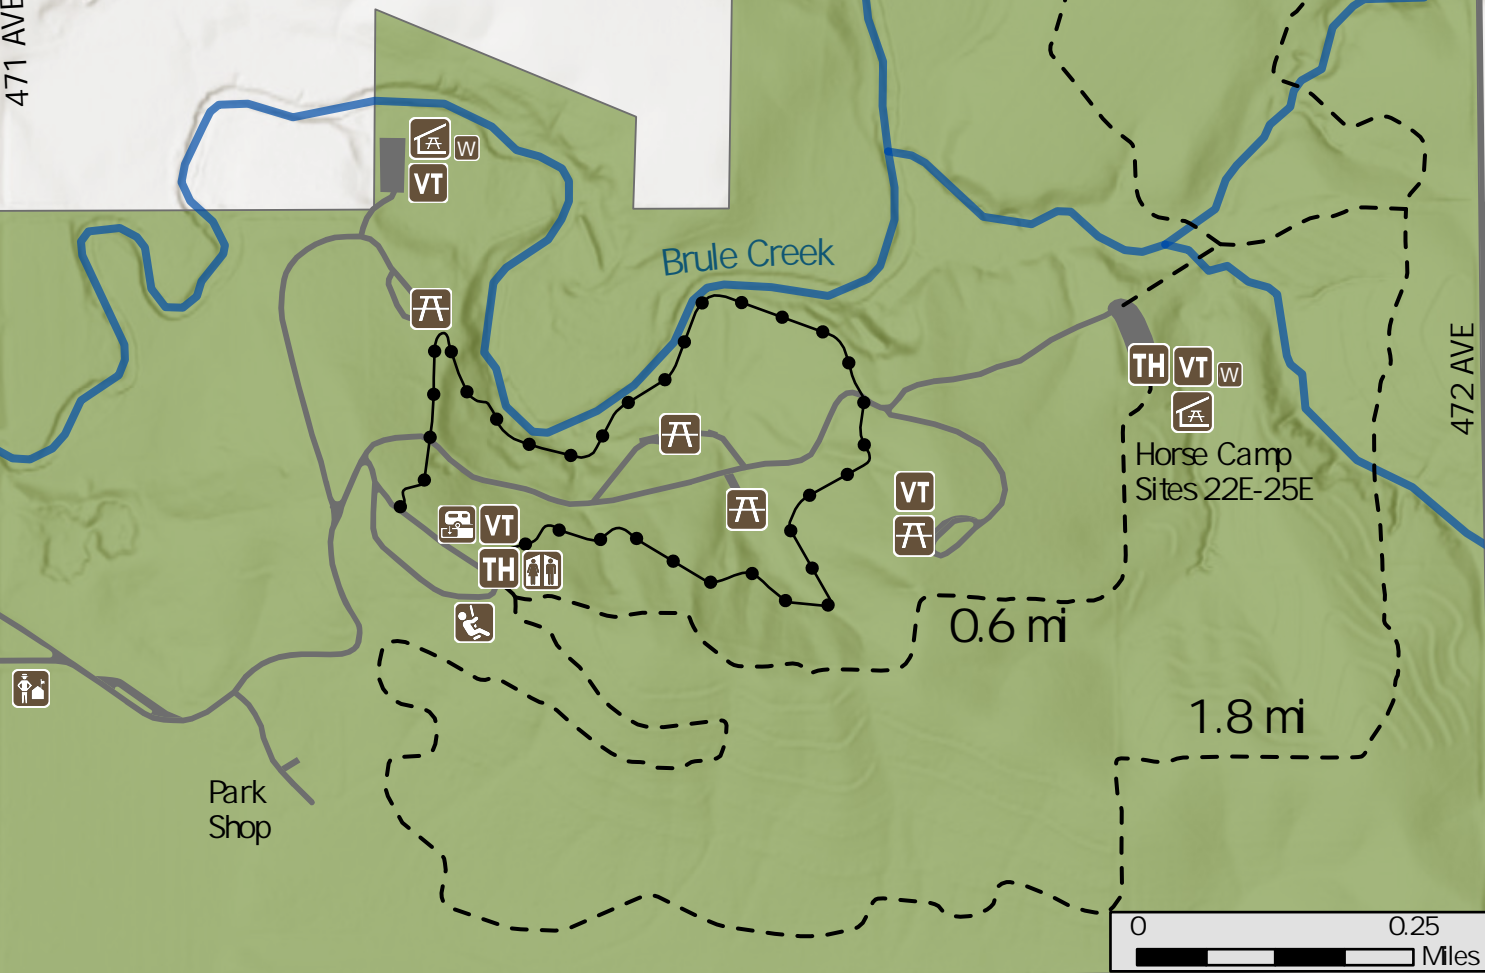

UNION GROVE STATE PARK

Host Campsite

- Brule Bottom, 1.0 mi
- - - Mosey Meadow Multi-Use Trail, 4.2 mi

- Comfort Station
- Drinking Water
- Picnic Area
- Picnic Shelter
- Playground
- Trailhead
- Vault Toilet
- Entrance Booth
- Dump Station
- Park Boundary

1.6 mi Loop

471 AVE

472 AVE