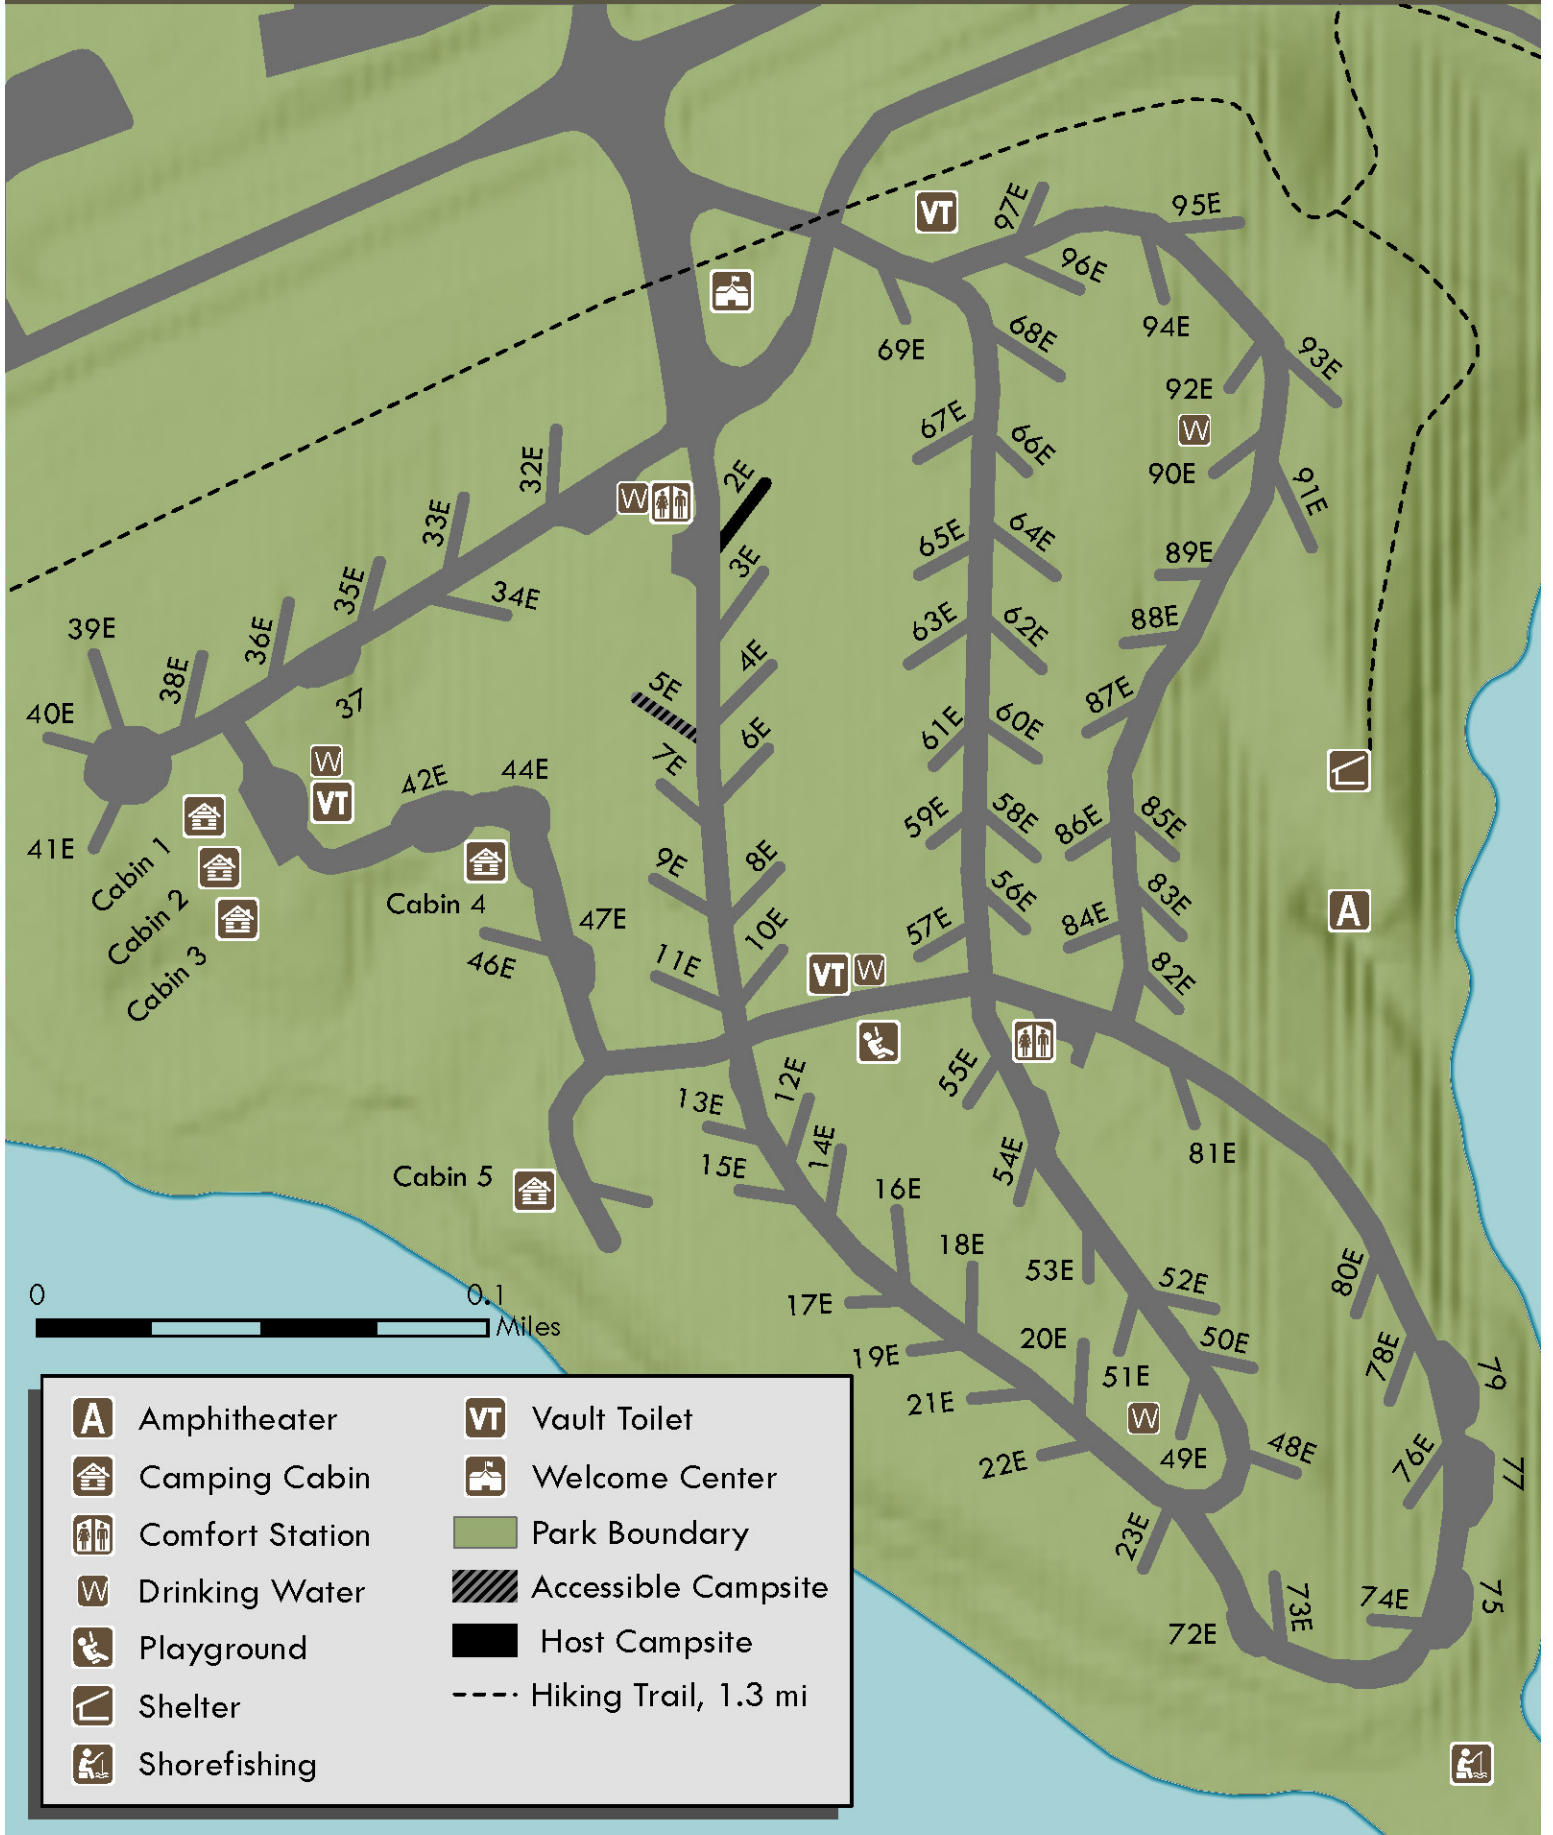

SNAKE CREEK NORTH CAMPGROUND

SNAKE CREEK SOUTH CAMPGROUND

0 0.1 Miles

- | | |
|-----------------|----------------------|
| Basketball | Scenic Overlook |
| Camping Cabin | Swimming Beach |
| Comfort Station | Vault Toilet |
| Drinking Water | Accessible Campsite |
| Horseshoes | Park Boundary |
| Picnic Shelter | Game Production Area |
| Playground | Hiking Trail, 1.3 mi |

- Cabin 10
- Cabin 9
- Cabin 8
- Cabin 7
- Cabin 6