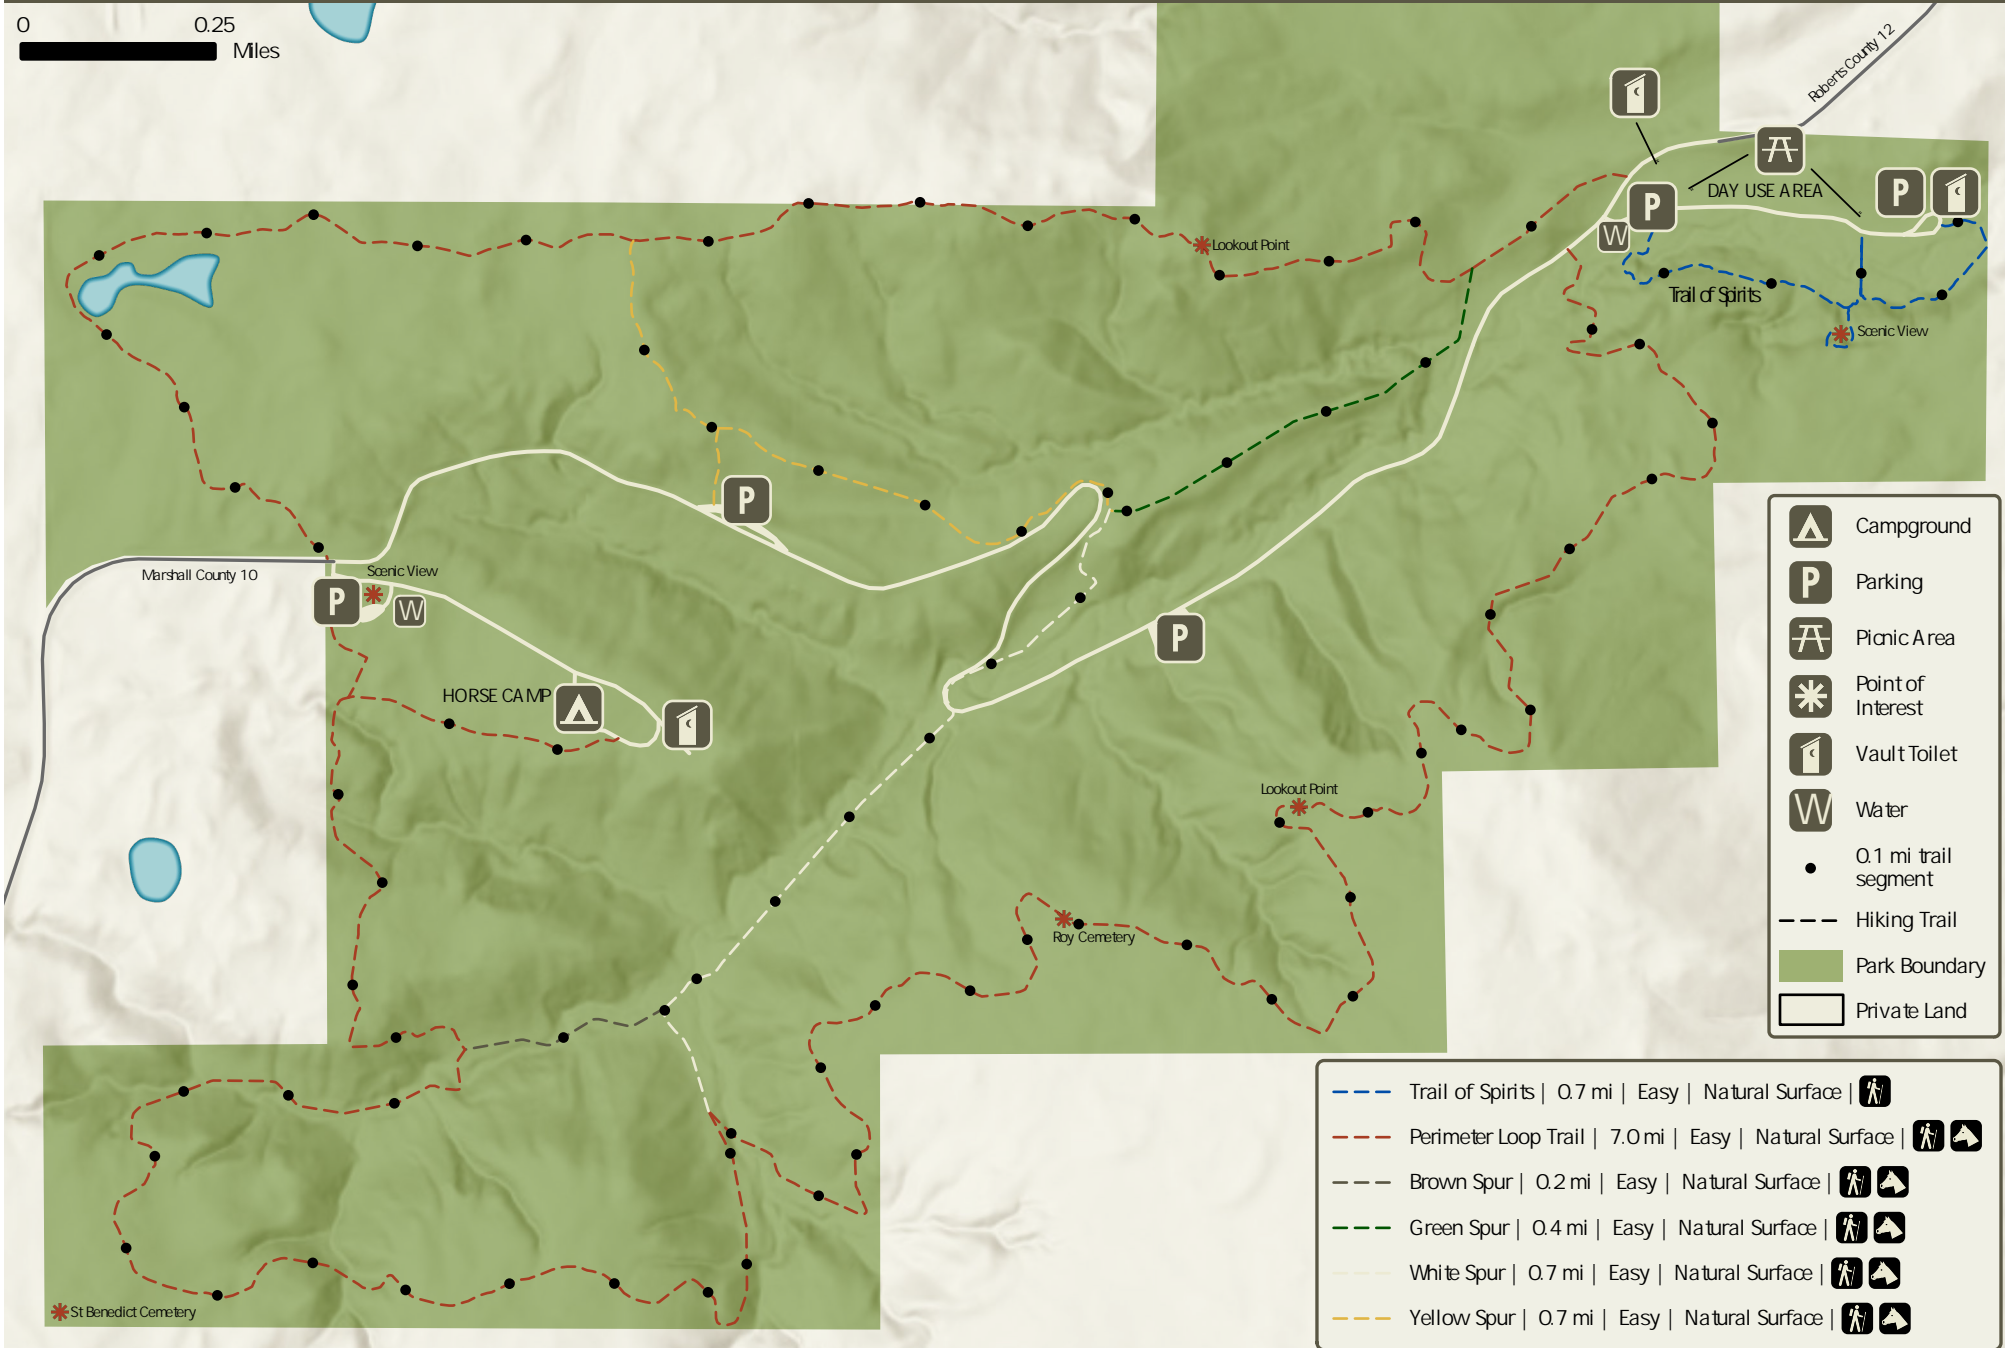

# SICA HOLLOW STATE PARK TRAIL SYSTEM

0 0.25 Miles

- Campground
- Parking
- Picnic Area
- Point of Interest
- Vault Toilet
- Water
- 0.1 mi trail segment
- Hiking Trail
- Park Boundary
- Private Land

- Trail of Spirits | 0.7 mi | Easy | Natural Surface |
- Perimeter Loop Trail | 7.0 mi | Easy | Natural Surface |
- Brown Spur | 0.2 mi | Easy | Natural Surface |
- Green Spur | 0.4 mi | Easy | Natural Surface |
- White Spur | 0.7 mi | Easy | Natural Surface |
- Yellow Spur | 0.7 mi | Easy | Natural Surface |