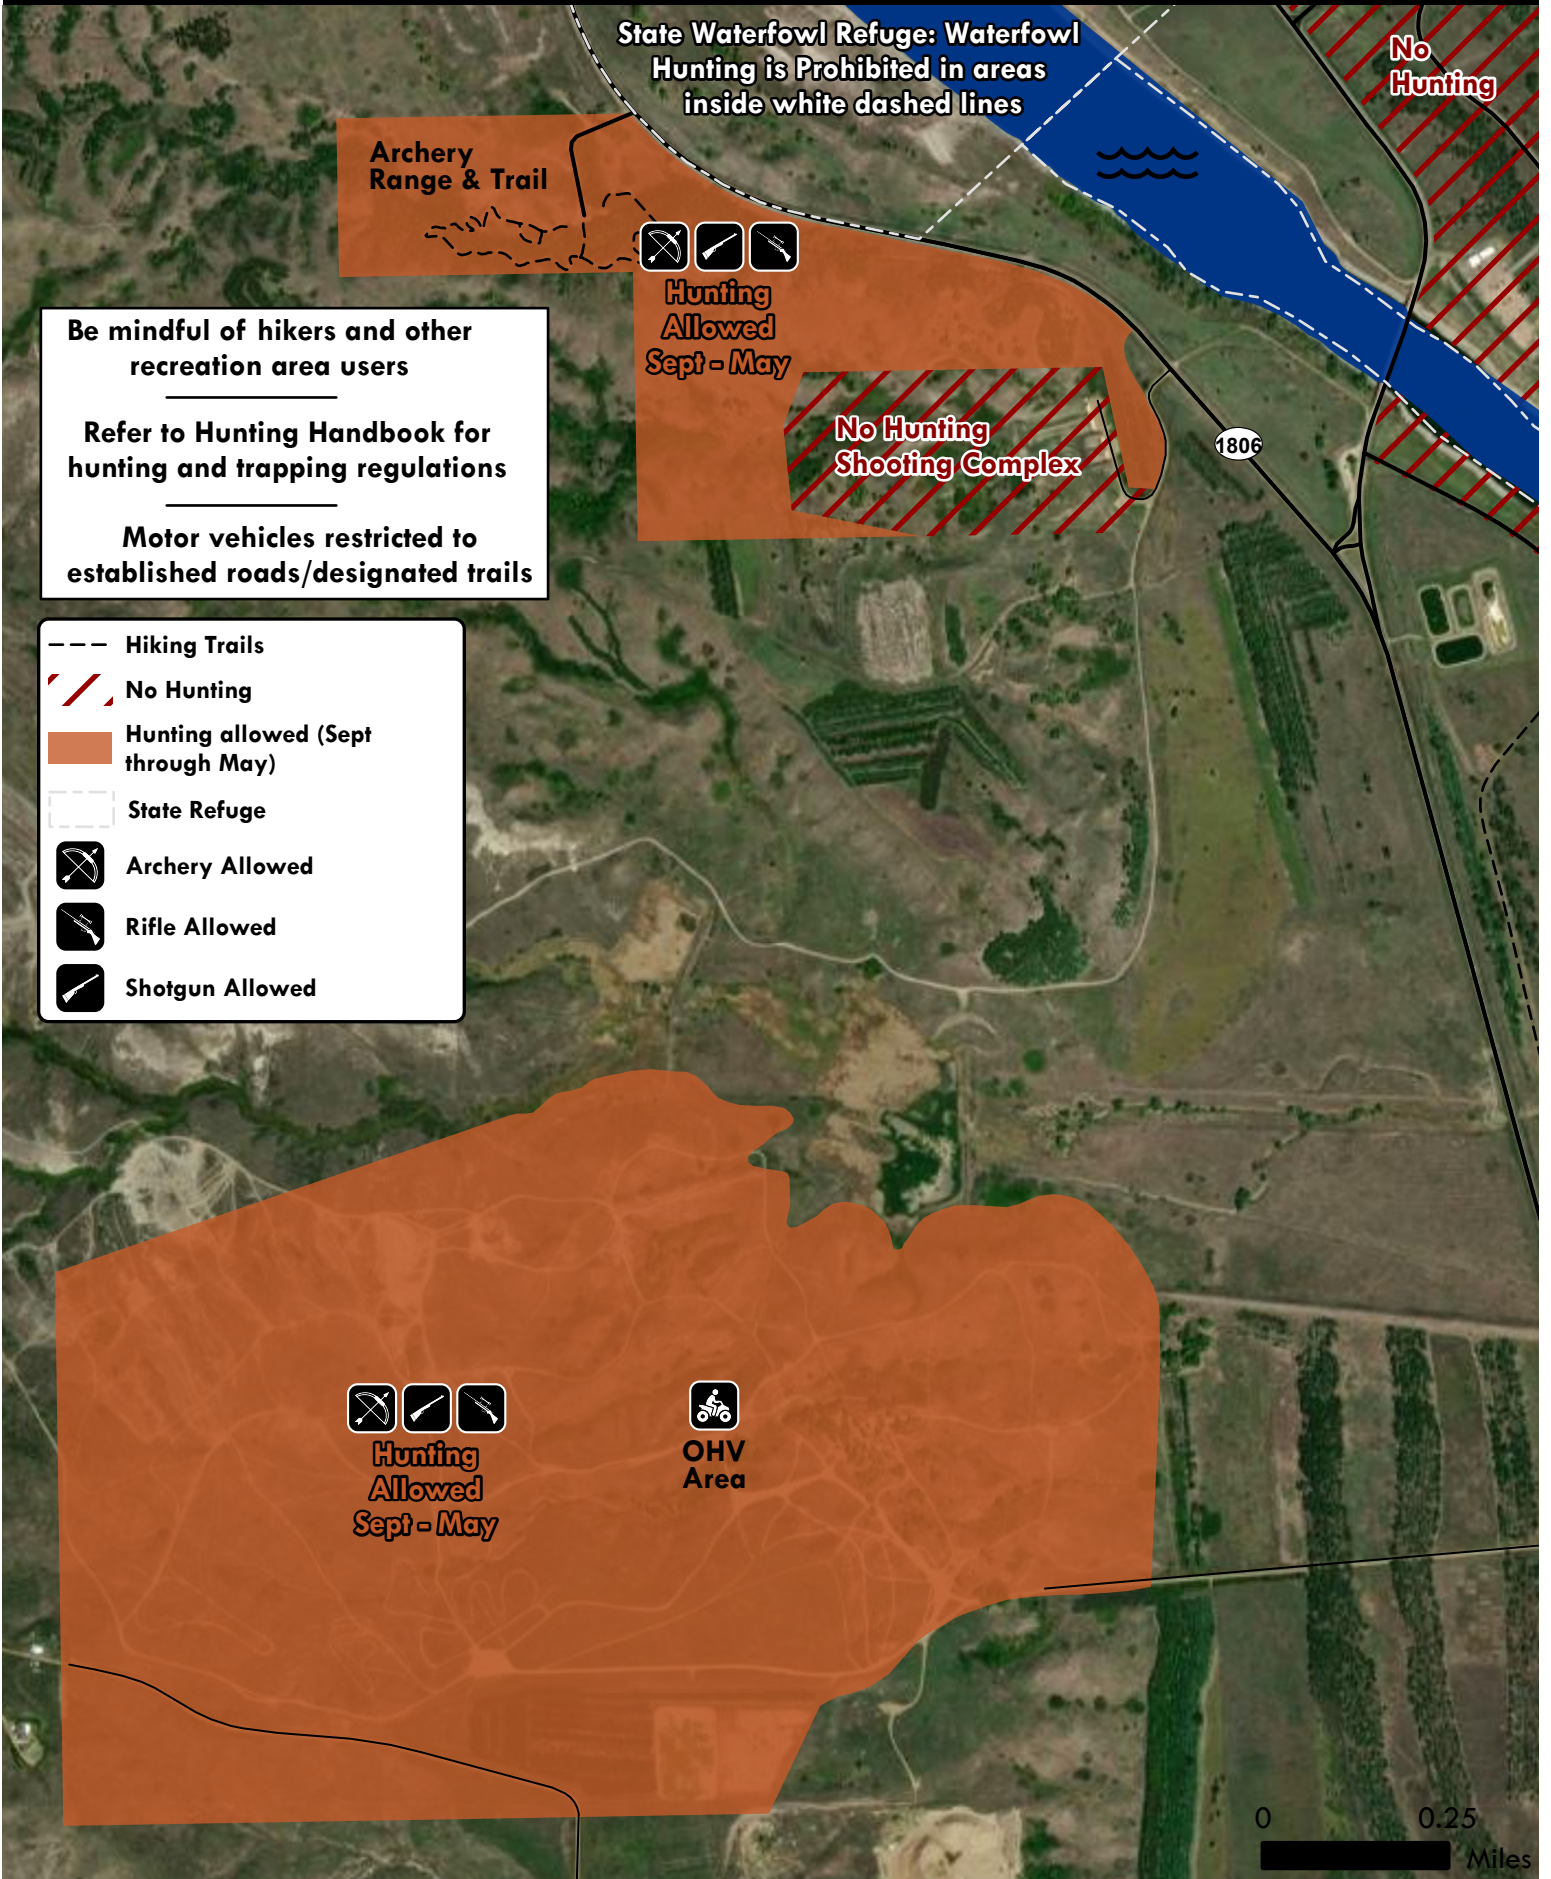

OAHE DOWNSTREAM RECREATION AREA HUNTING

Be mindful of hikers and other recreation area users

Refer to Hunting Handbook for hunting and trapping regulations

Motor vehicles restricted to established roads/designated trails

- Hiking Trails
- No Hunting
- Hunting allowed (Sept through May)
- State Refuge
- Archery Allowed
- Rifle Allowed
- Shotgun Allowed