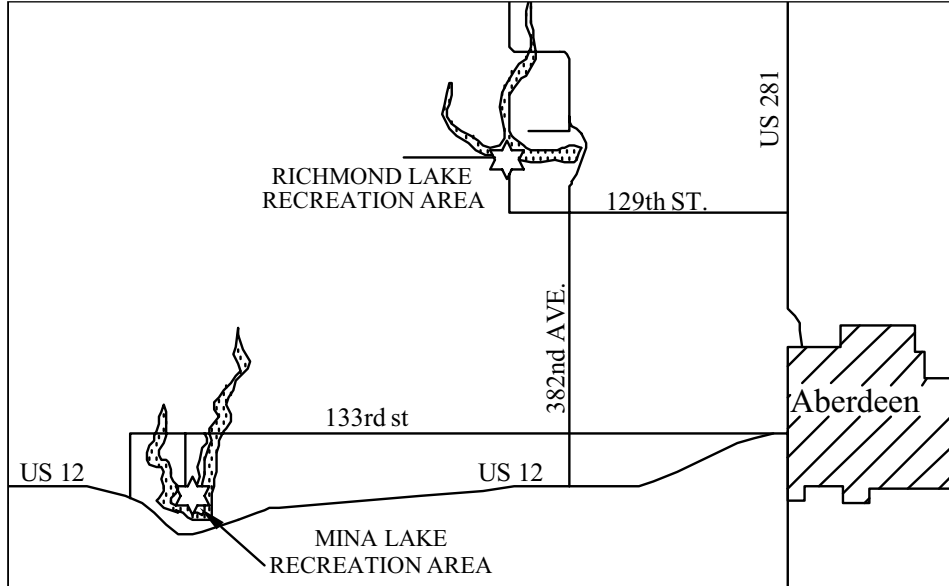

Location Map

Mina Lake Recreation Area

11 miles W of Aberdeen off US 12

☎ (605) 626-3488

South Dakota
State Parks
www.sdgap.info/Parks