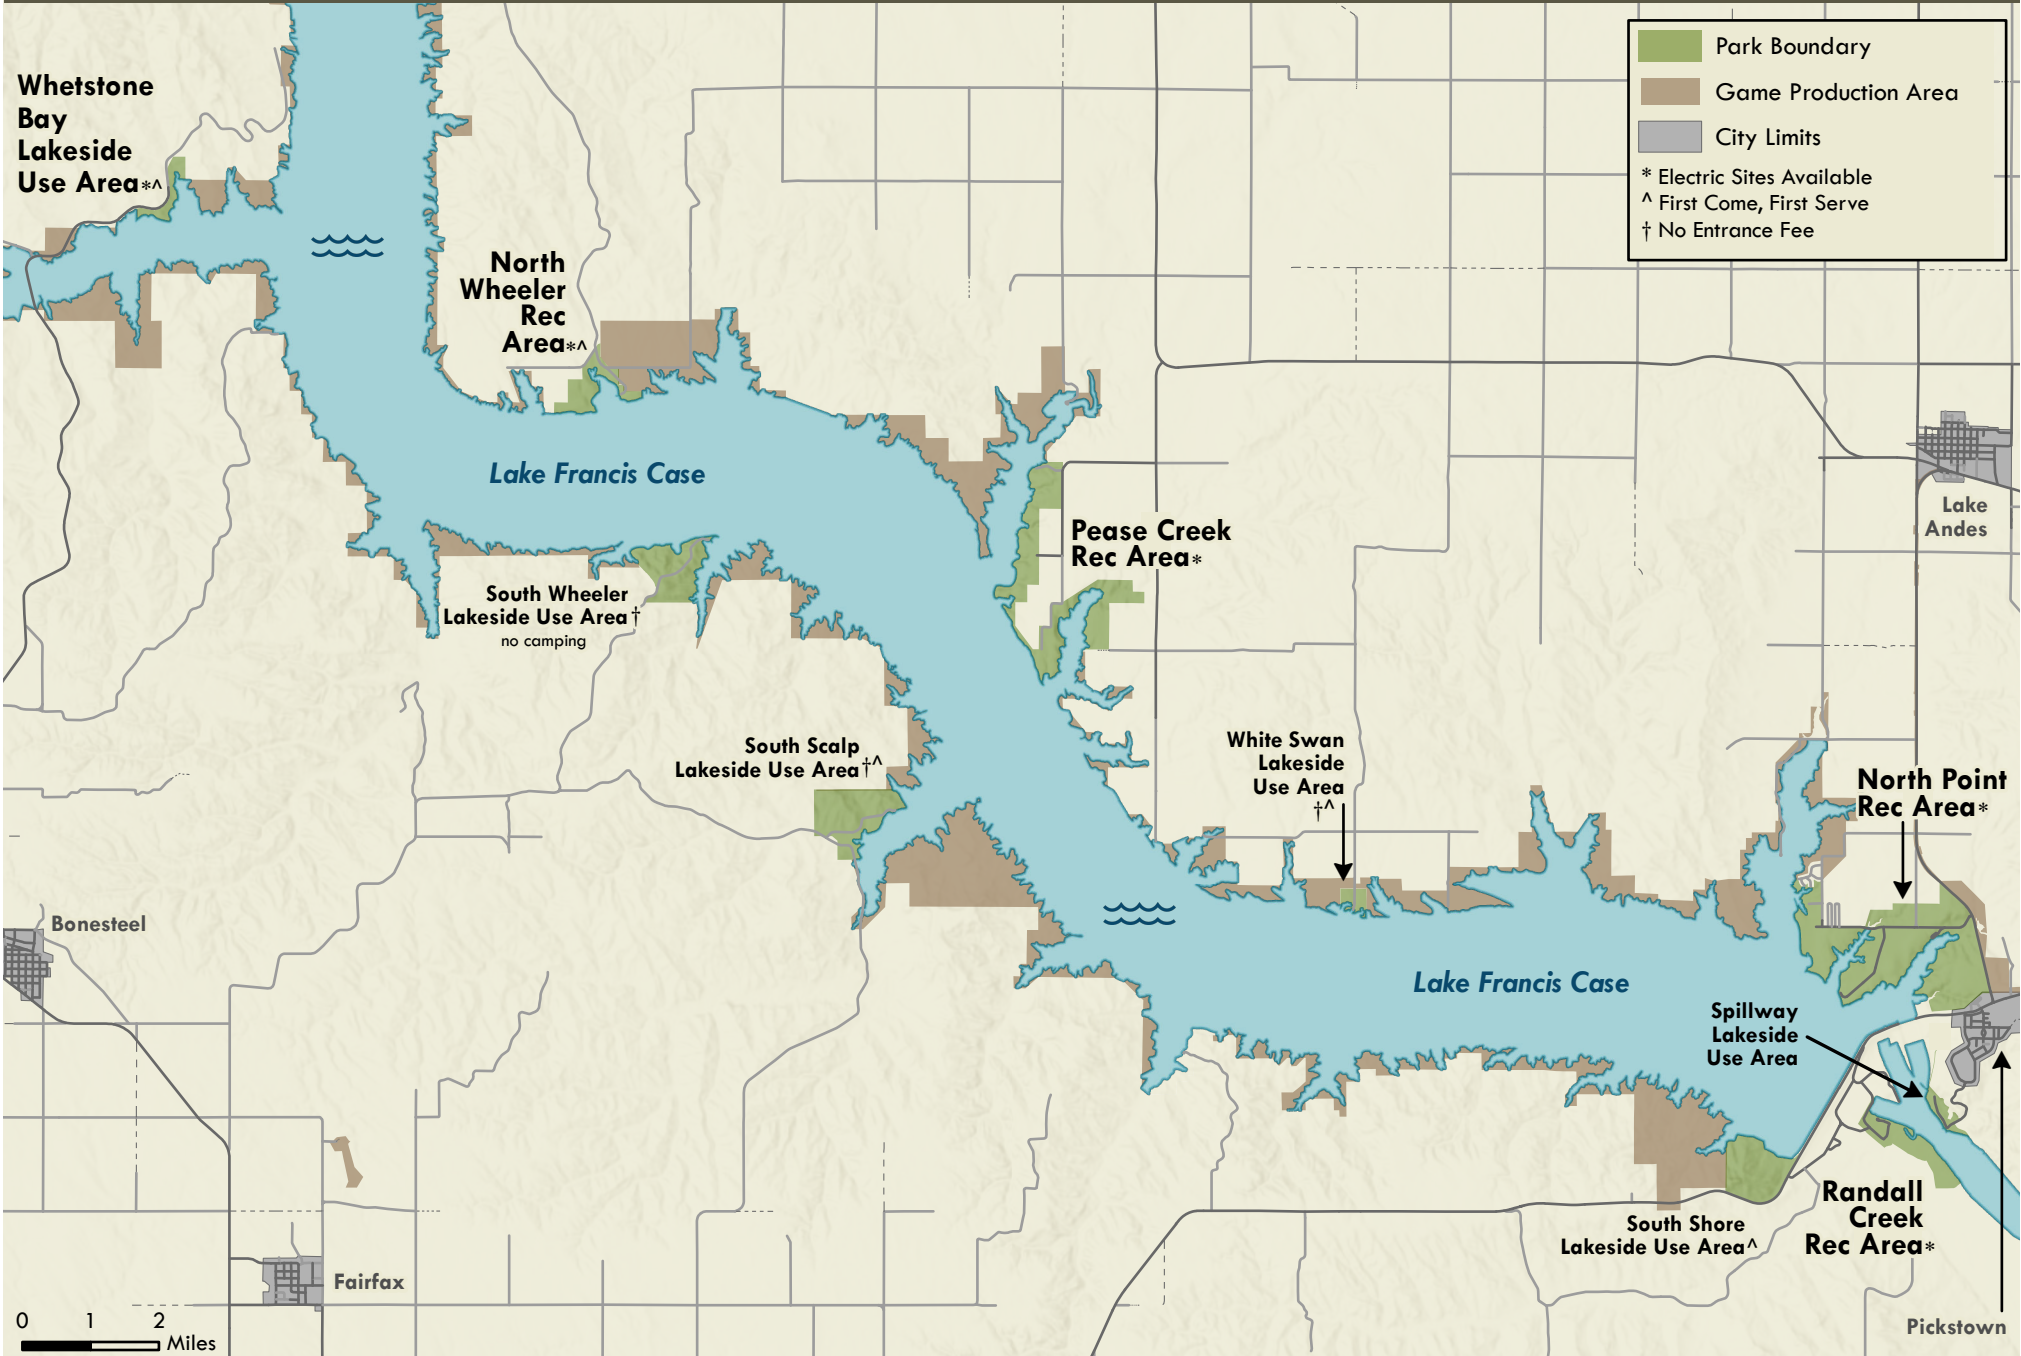

# LOWER FRANCIS CASE RECREATION AREAS

**Legend**

- Park Boundary
- Game Production Area
- City Limits

\* Electric Sites Available  
 ^ First Come, First Serve  
 † No Entrance Fee