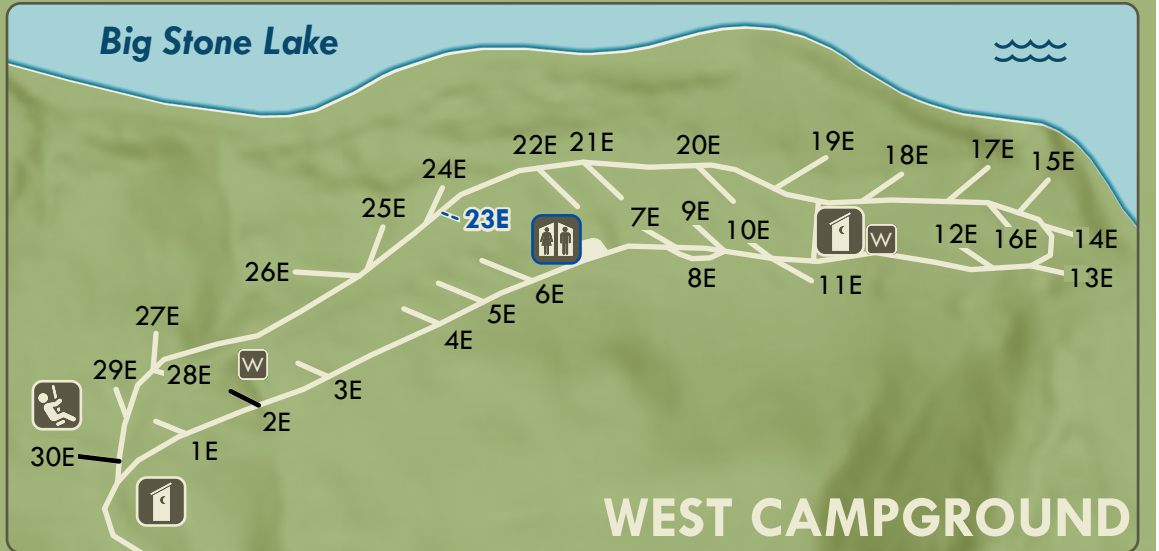

HARTFORD BEACH CAMPGROUNDS

EAST CAMPGROUND

- Accessible Facility
- Camping Cabin
- Dump Station
- Entrance Booth
- Playground
- Restroom/Shower
- Trailhead
- Water
- Vault Toilet
- Host Site
- Accessible Site
- Park Boundary
- Game Production Area
- Private Land

*Campsites designated with an 'E' are electric sites

Big Stone Lake

WEST CAMPGROUND