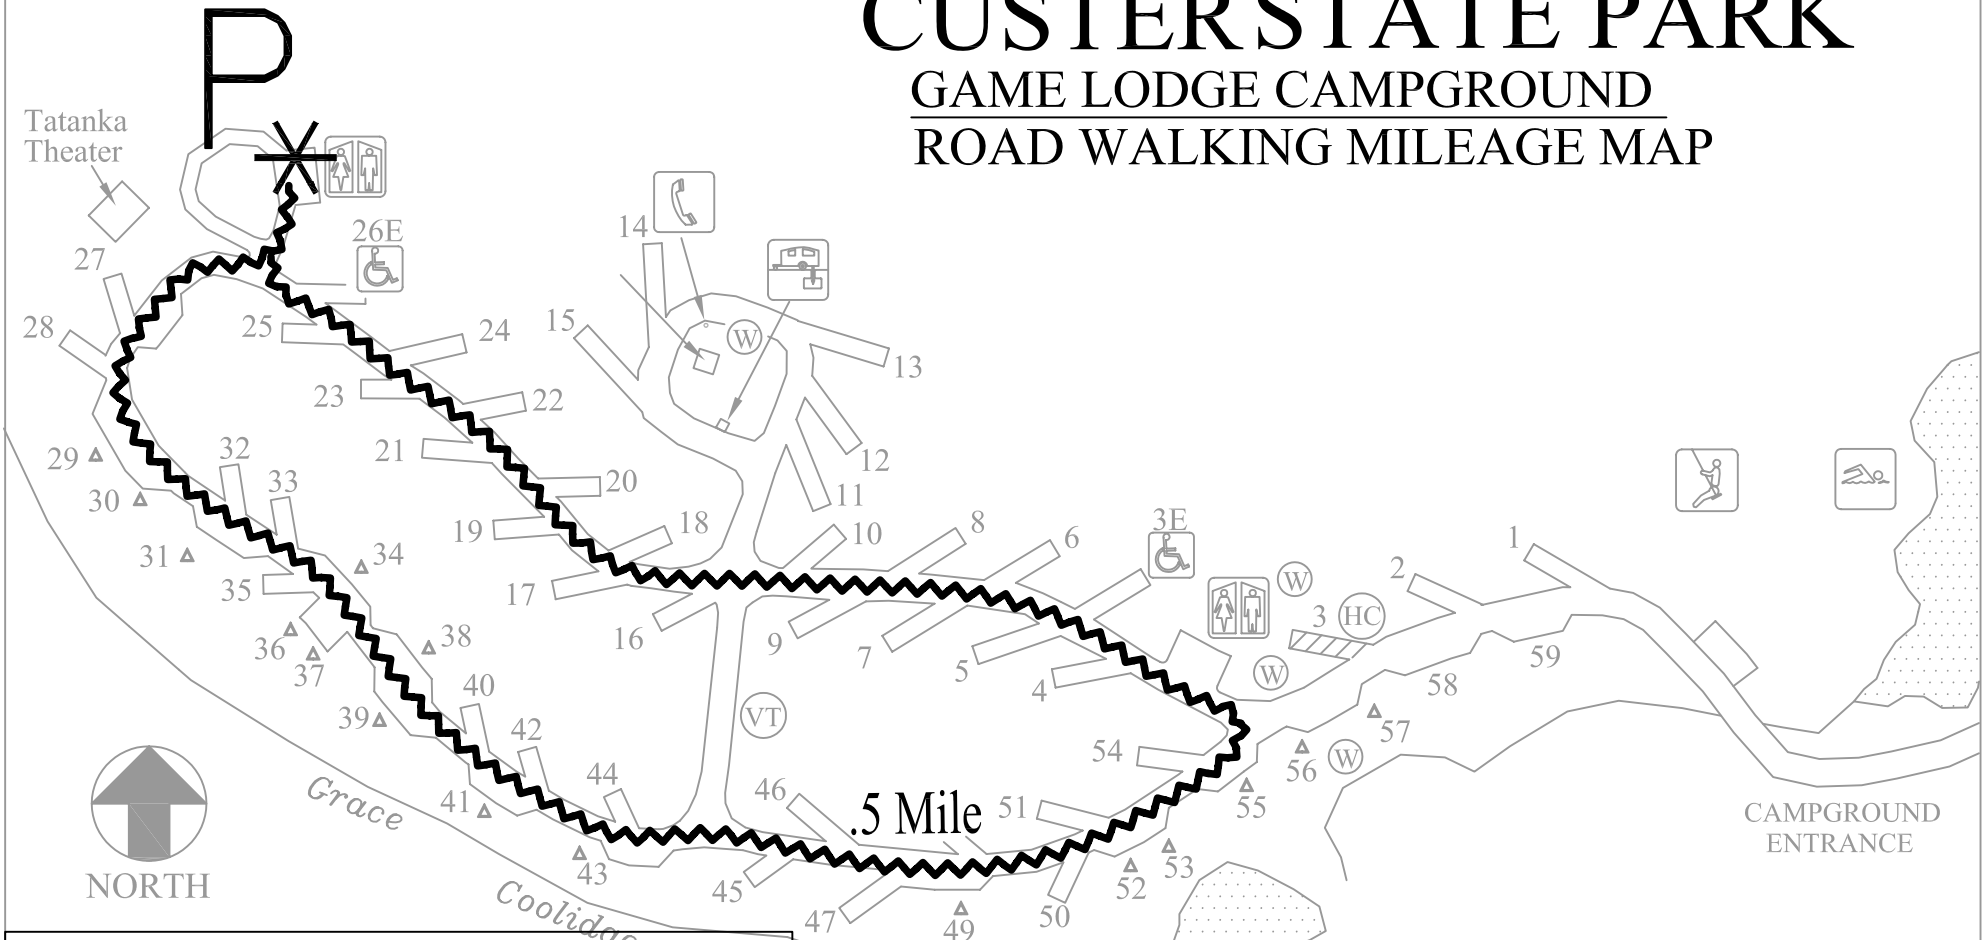

CUSTER STATE PARK

GAME LODGE CAMPGROUND

ROAD WALKING MILEAGE MAP

RECREATION OPPORTUNITIES AND PARK FACILITIES KEY

PARKING AND START/FINISH	COMFORT STATION	HIKING TRAIL	BEACH
ACCESSIBLE FACILITIES	GROUP CAMPING AREA	ACCESSIBLE FISHING DOCK	BOAT RAMP
TELEPHONE	PICNIC AREA	HORSE TRAIL	SKI BEACH
ENTRANCE STATION	PICNIC SHELTER	AMPHITHEATER	BIKE TRAIL
HOST CAMPSITE	PLAYGROUND	DRINKING WATER	VAULT TOILET

WALKING SAFETY TIPS

- * WALK ON THE LEFT SIDE OF THE ROAD
- * WATCH FOR VEHICLES
- * SUPERVISE CHILDREN
- * WEAR REFLECTIVE CLOTHING

Note**** All distances calculated for round trip.